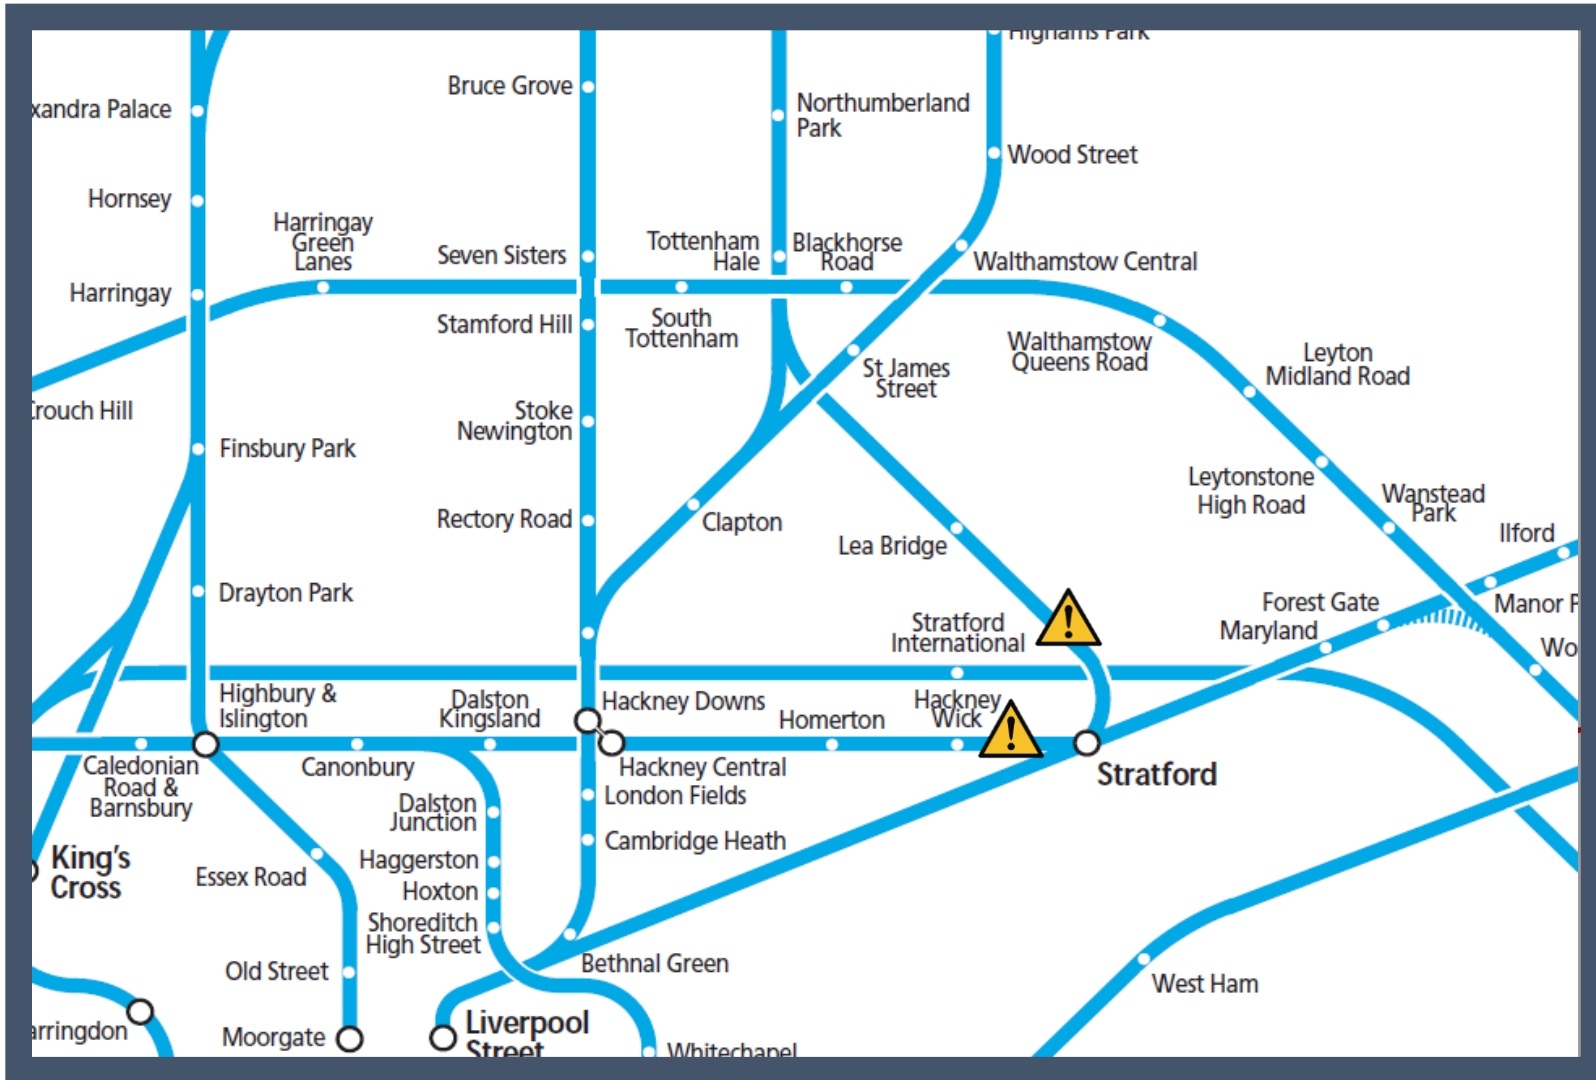

# There are overhead wire problems in the Stratford area

TOCs affected: Greater Anglia, London Overground

Key:

|  |            |
|--|------------|
|  | Disruption |
|--|------------|