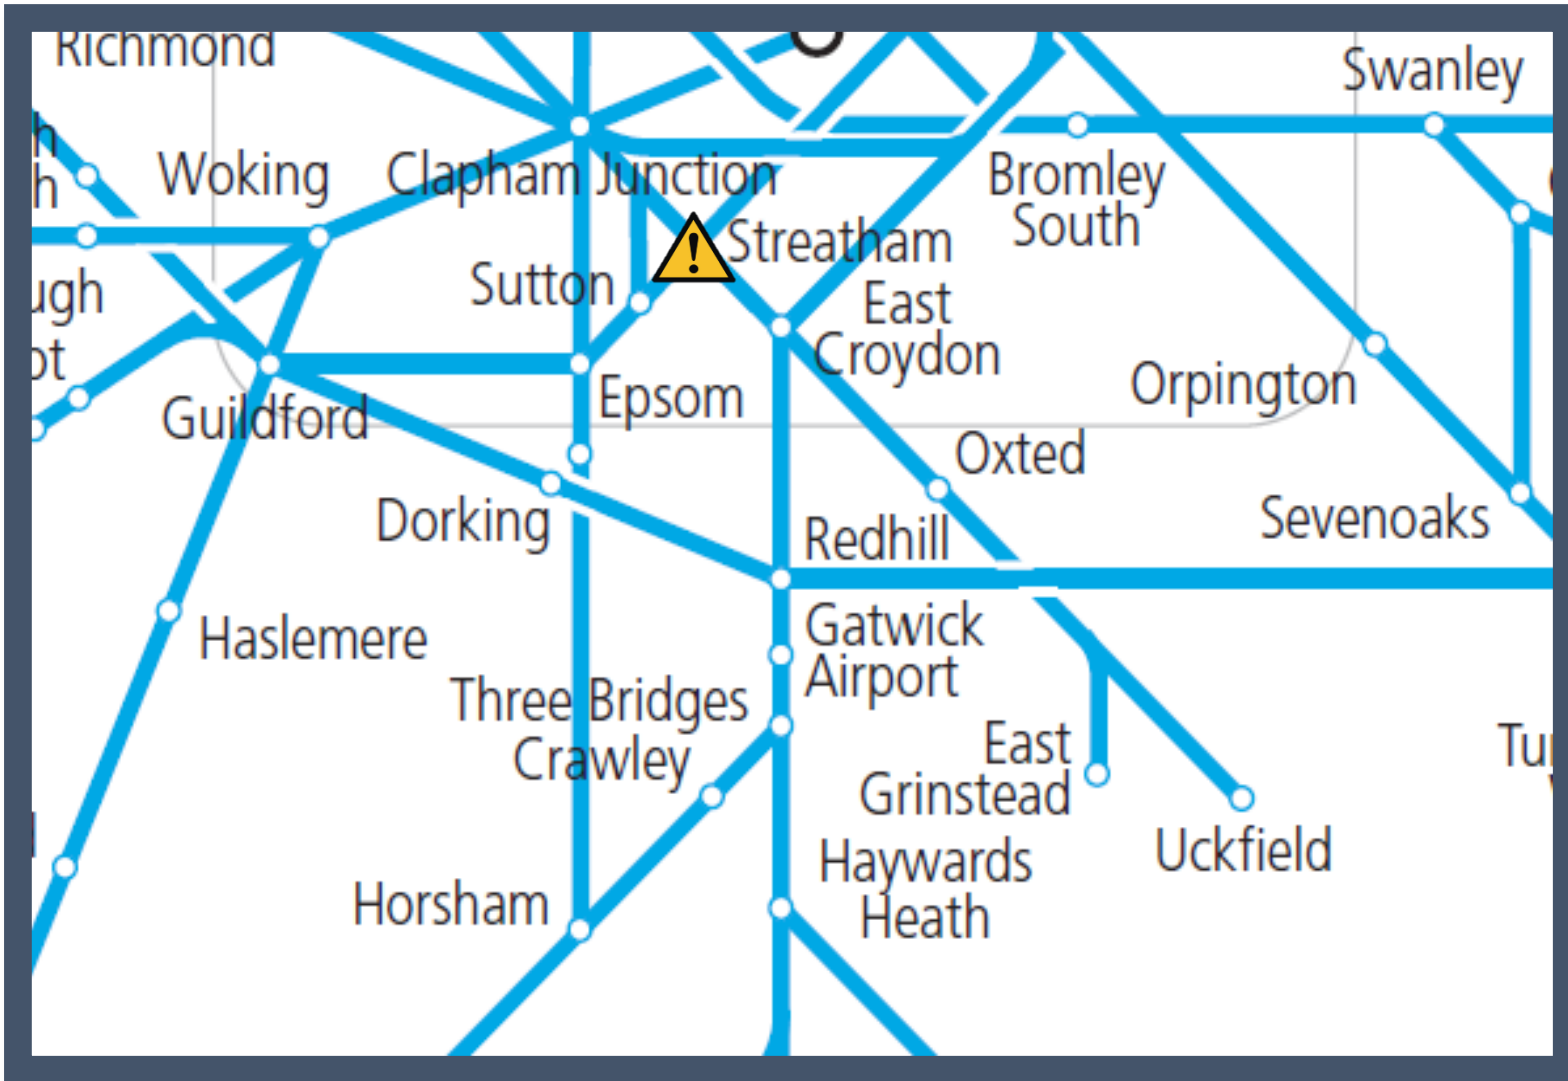

A failure of the electricity supply at a depot in Streatham

TOC affected: Southern

Key:

	Disruption
---	------------