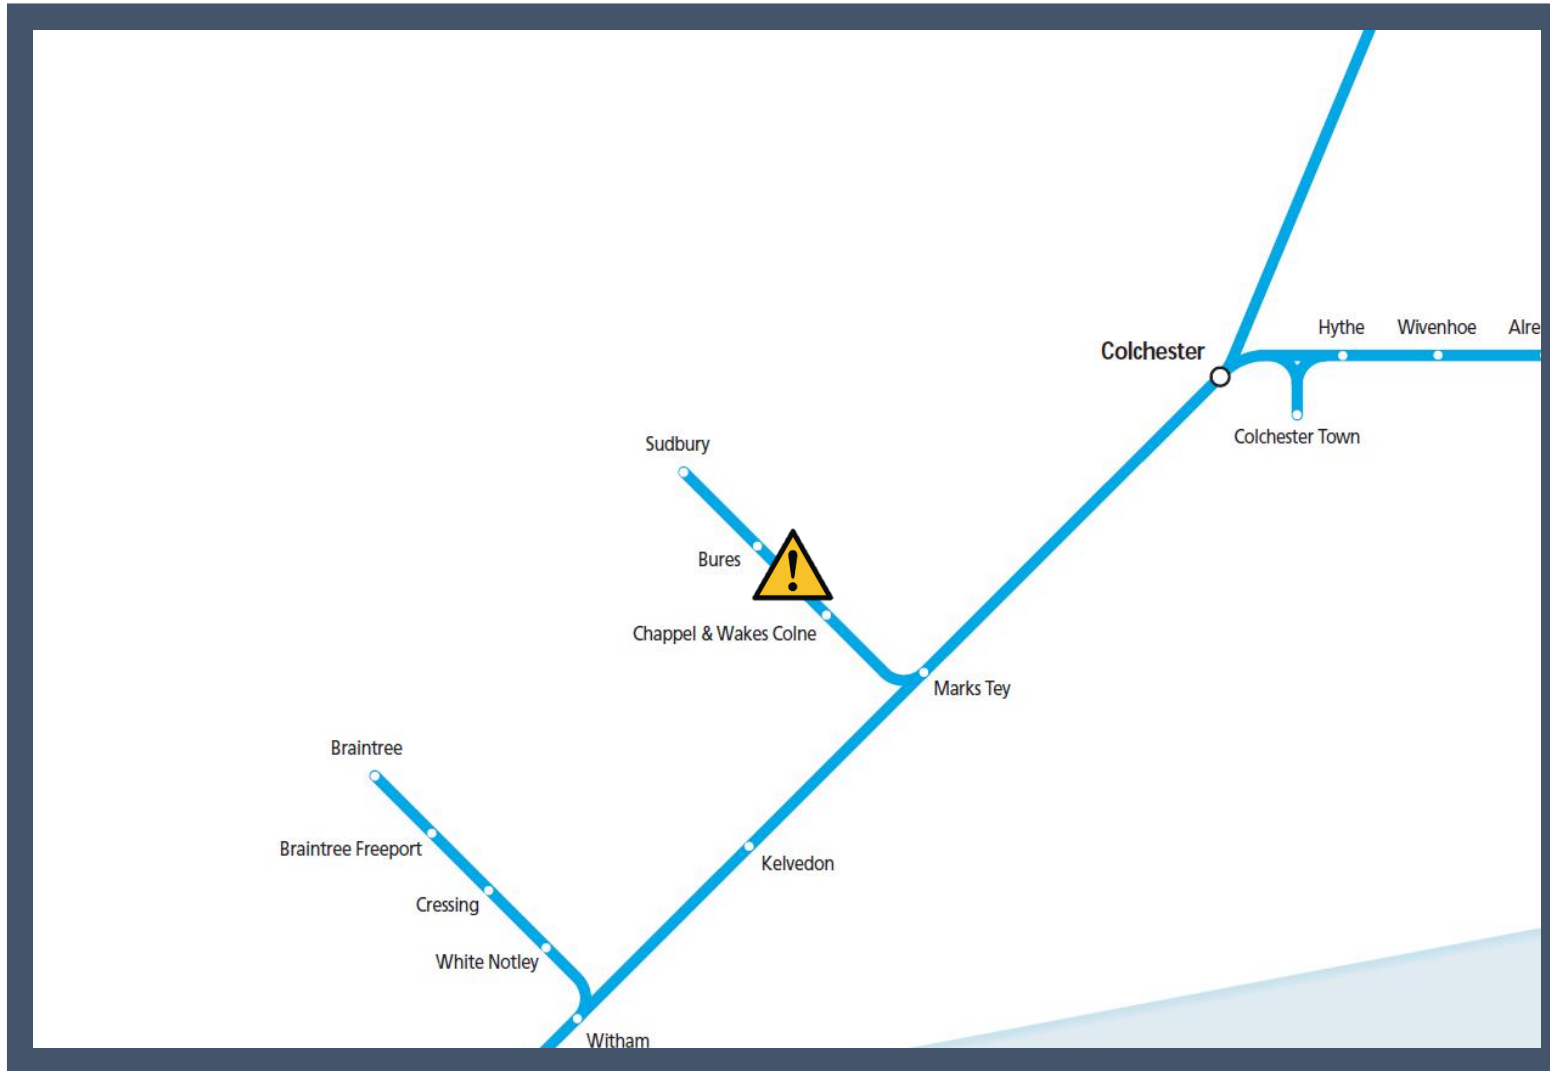

A train has developed a fault between Marks Tey and Sudbury TOC affected: Greater Anglia

Key:

Disruption