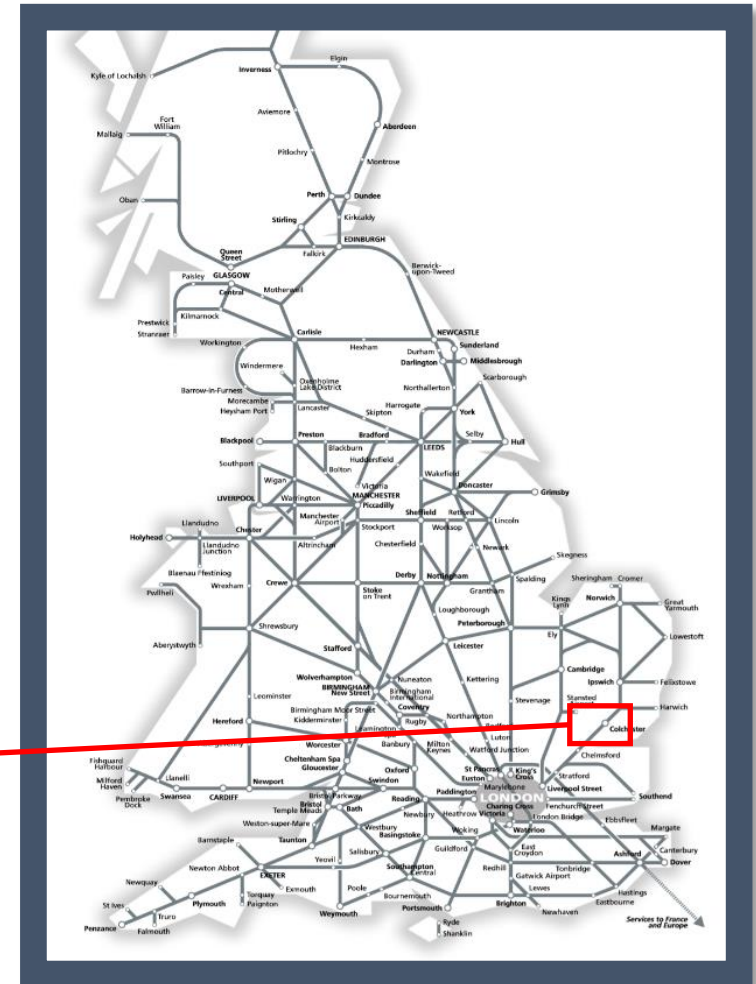

A train has developed a fault between Marks Tey and Sudbury TOC affected: Greater Anglia

Key:

Disruption