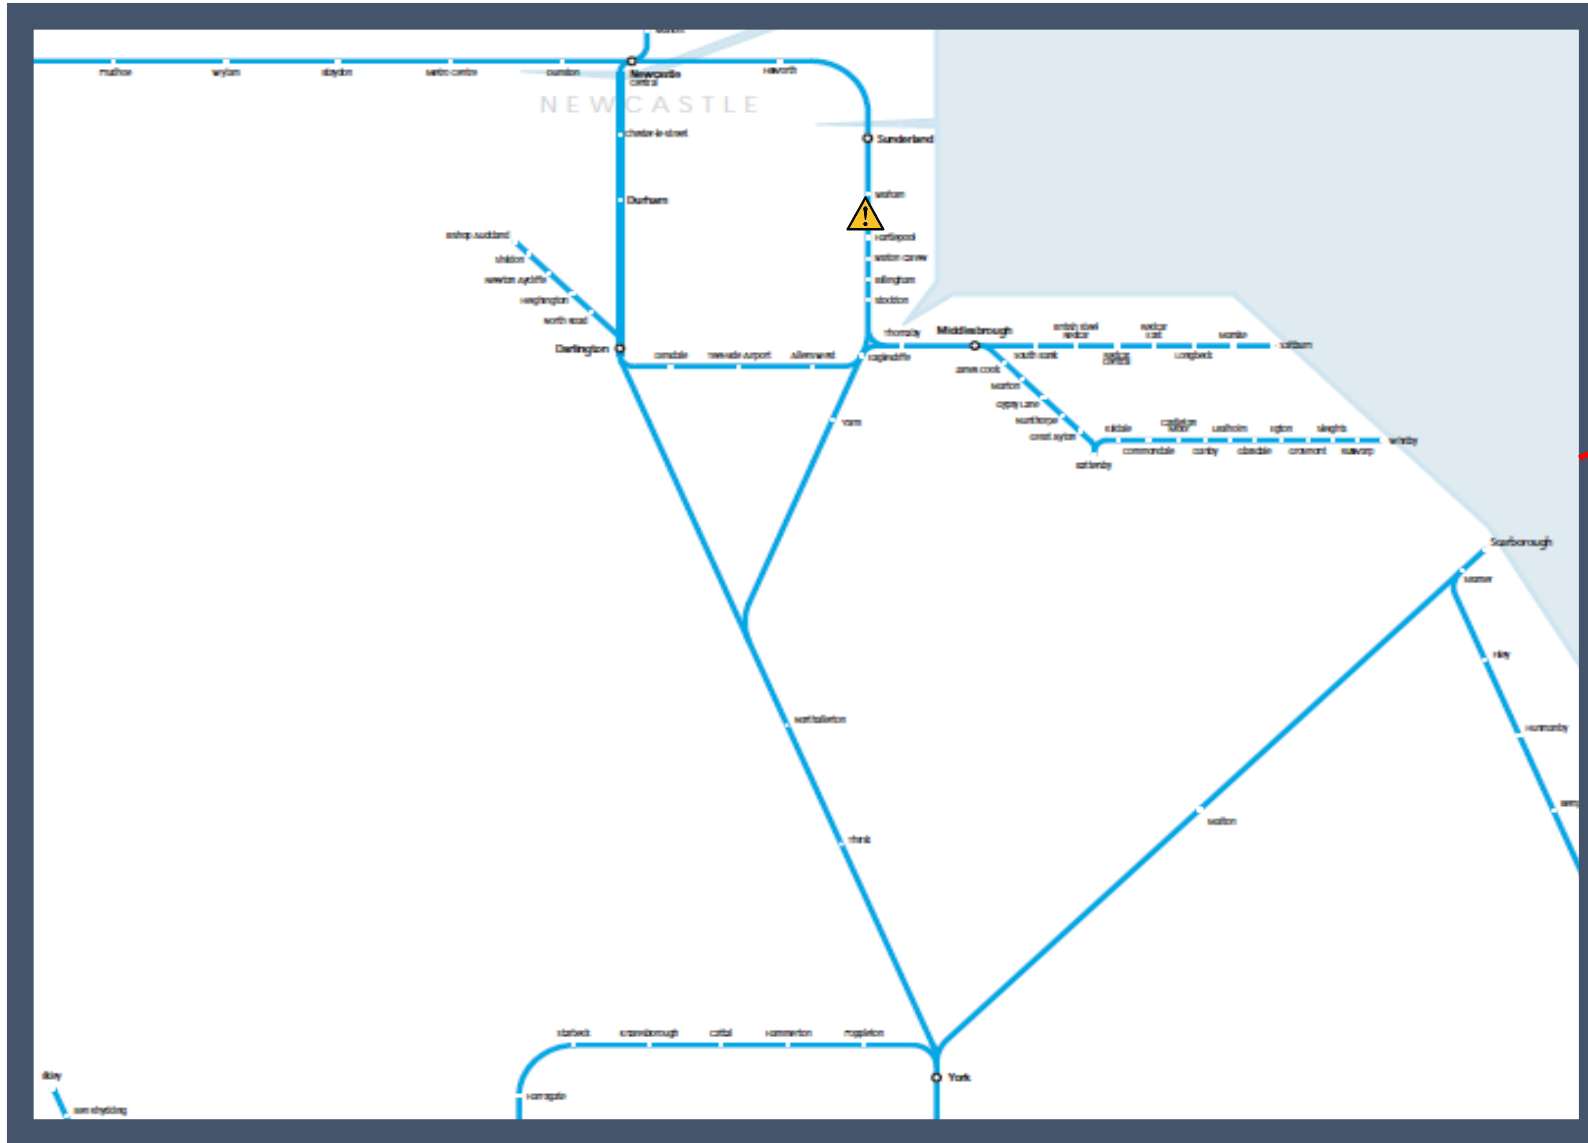

The emergency services are dealing with an incident near the railway between Hartlepool and Stockton

TOCs affected: Grand Central and Northern

Key:

	Disruption
--	------------