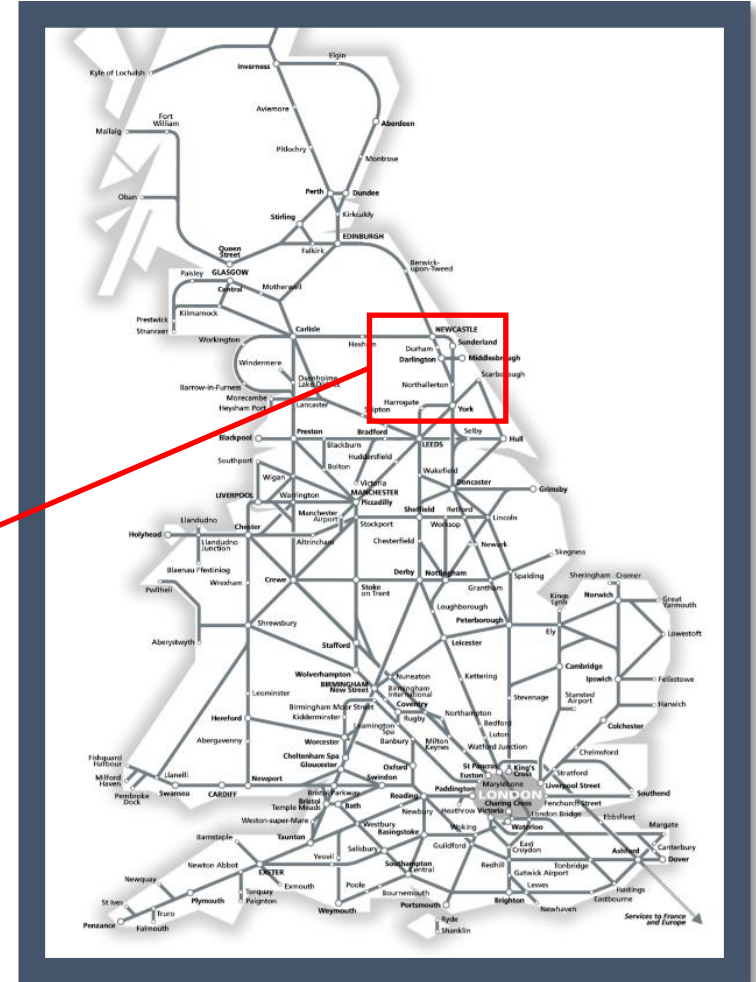

The emergency services are dealing with an incident near the railway between Hartlepool and Stockton

TOCs affected: Grand Central and Northern

Key:

	Disruption
--	------------