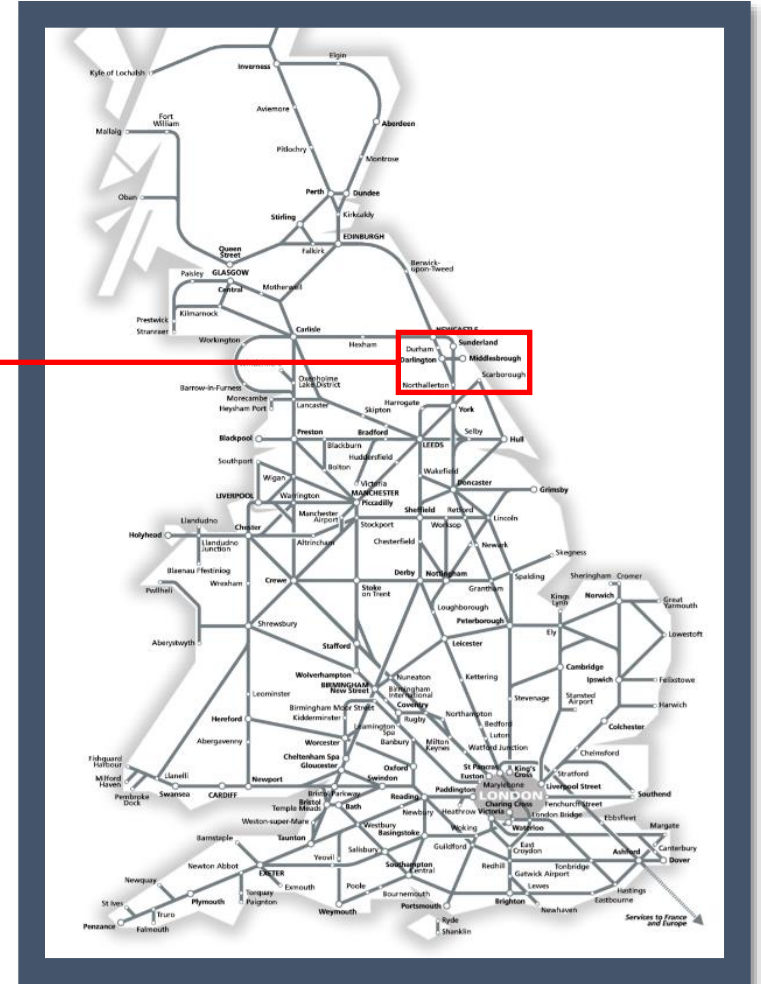

Damage to the overhead electric wires in the Sunderland area

TOCs affected: Grand Central, Northern

Key:

Disruption