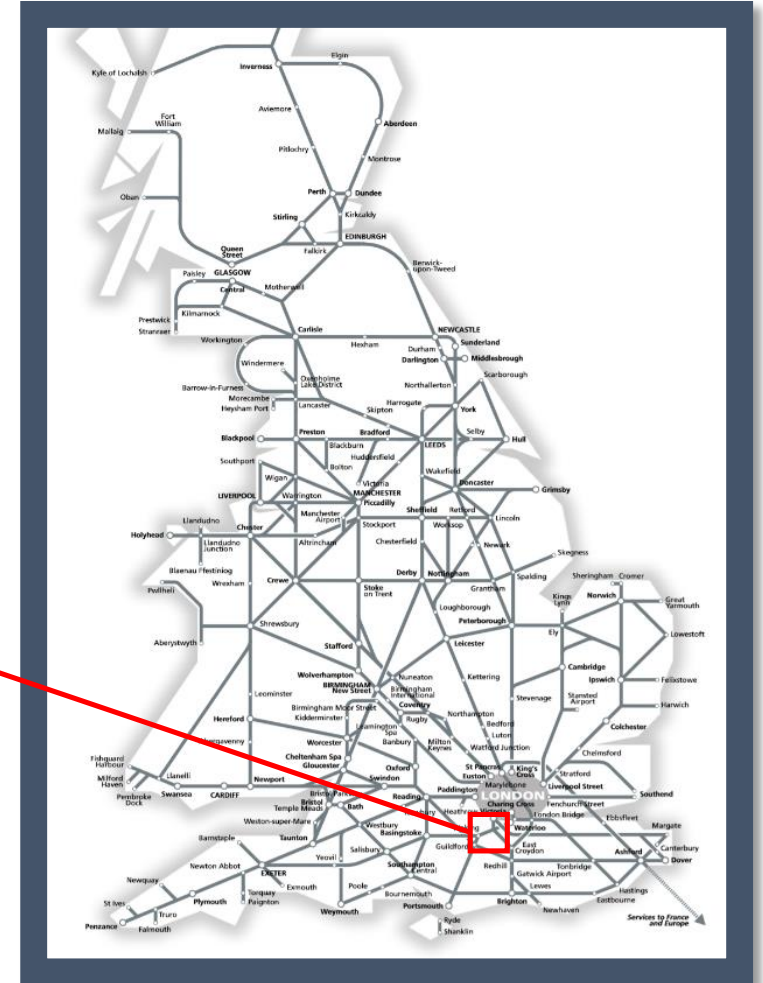

Trespassers at Surbiton

TOC affected: South Western Railway

Key:

Disruption