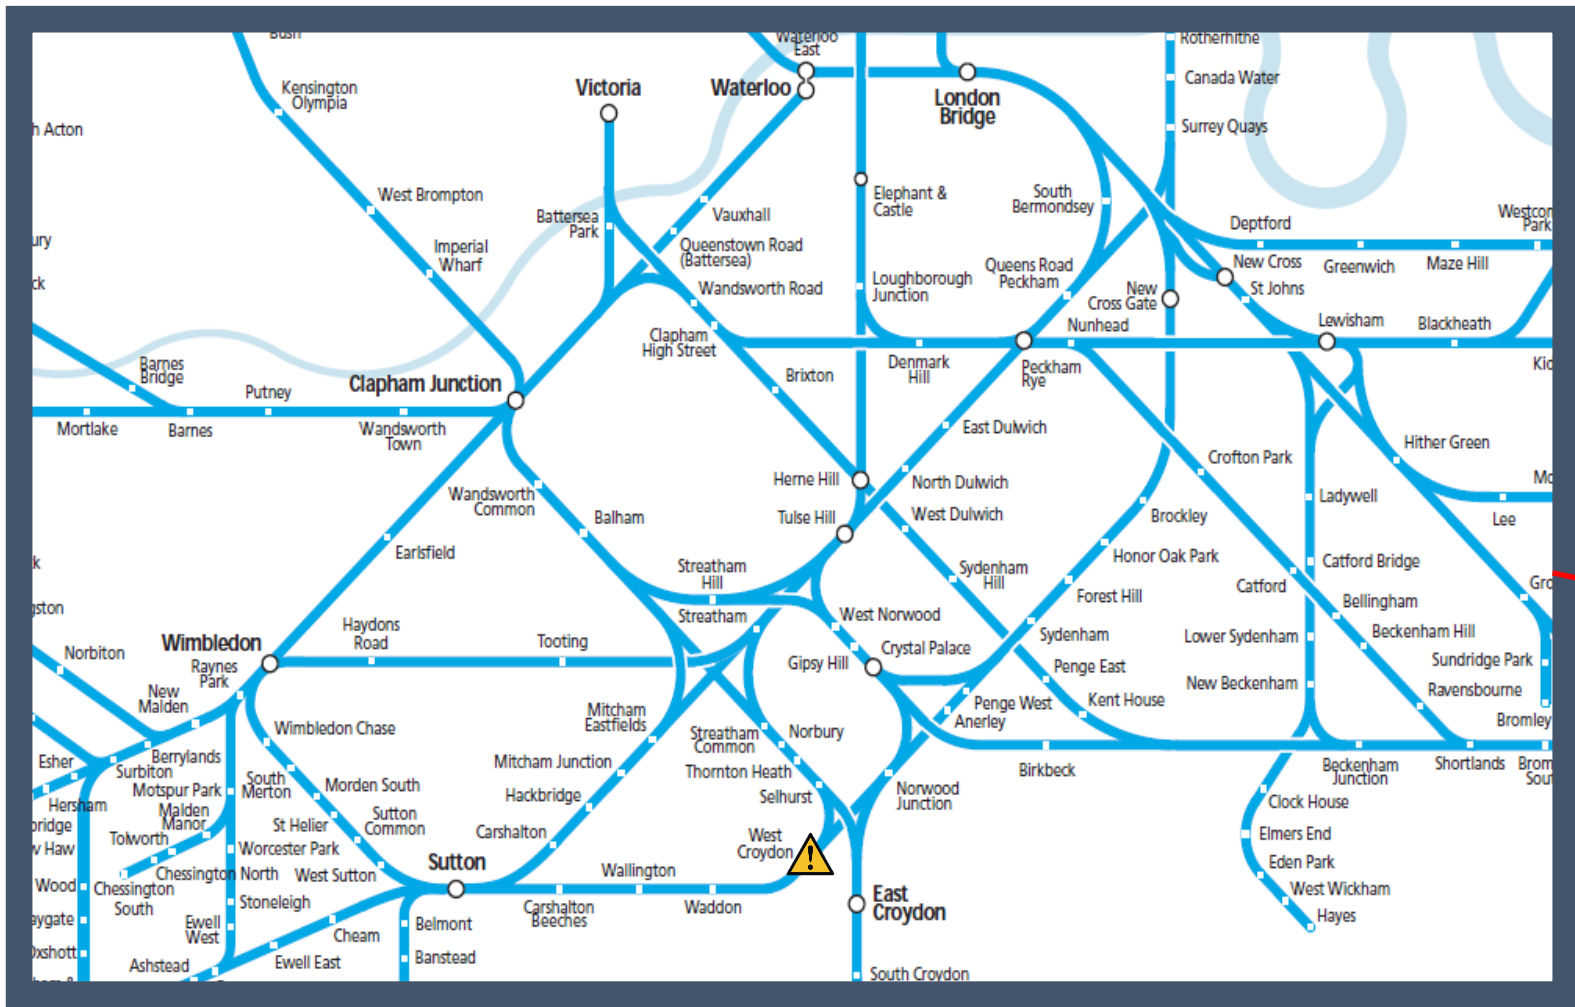

A points failure at West Croydon TOC affected: London Overground

Key:

Disruption