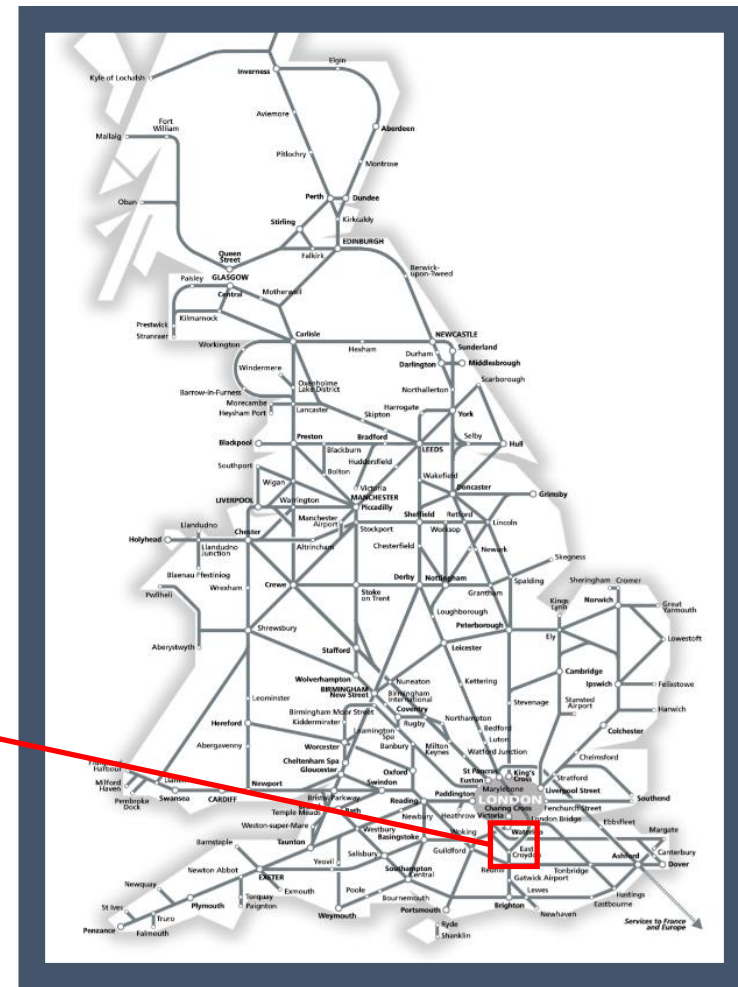

A points failure at West Croydon TOC affected: London Overground

Key:

Disruption