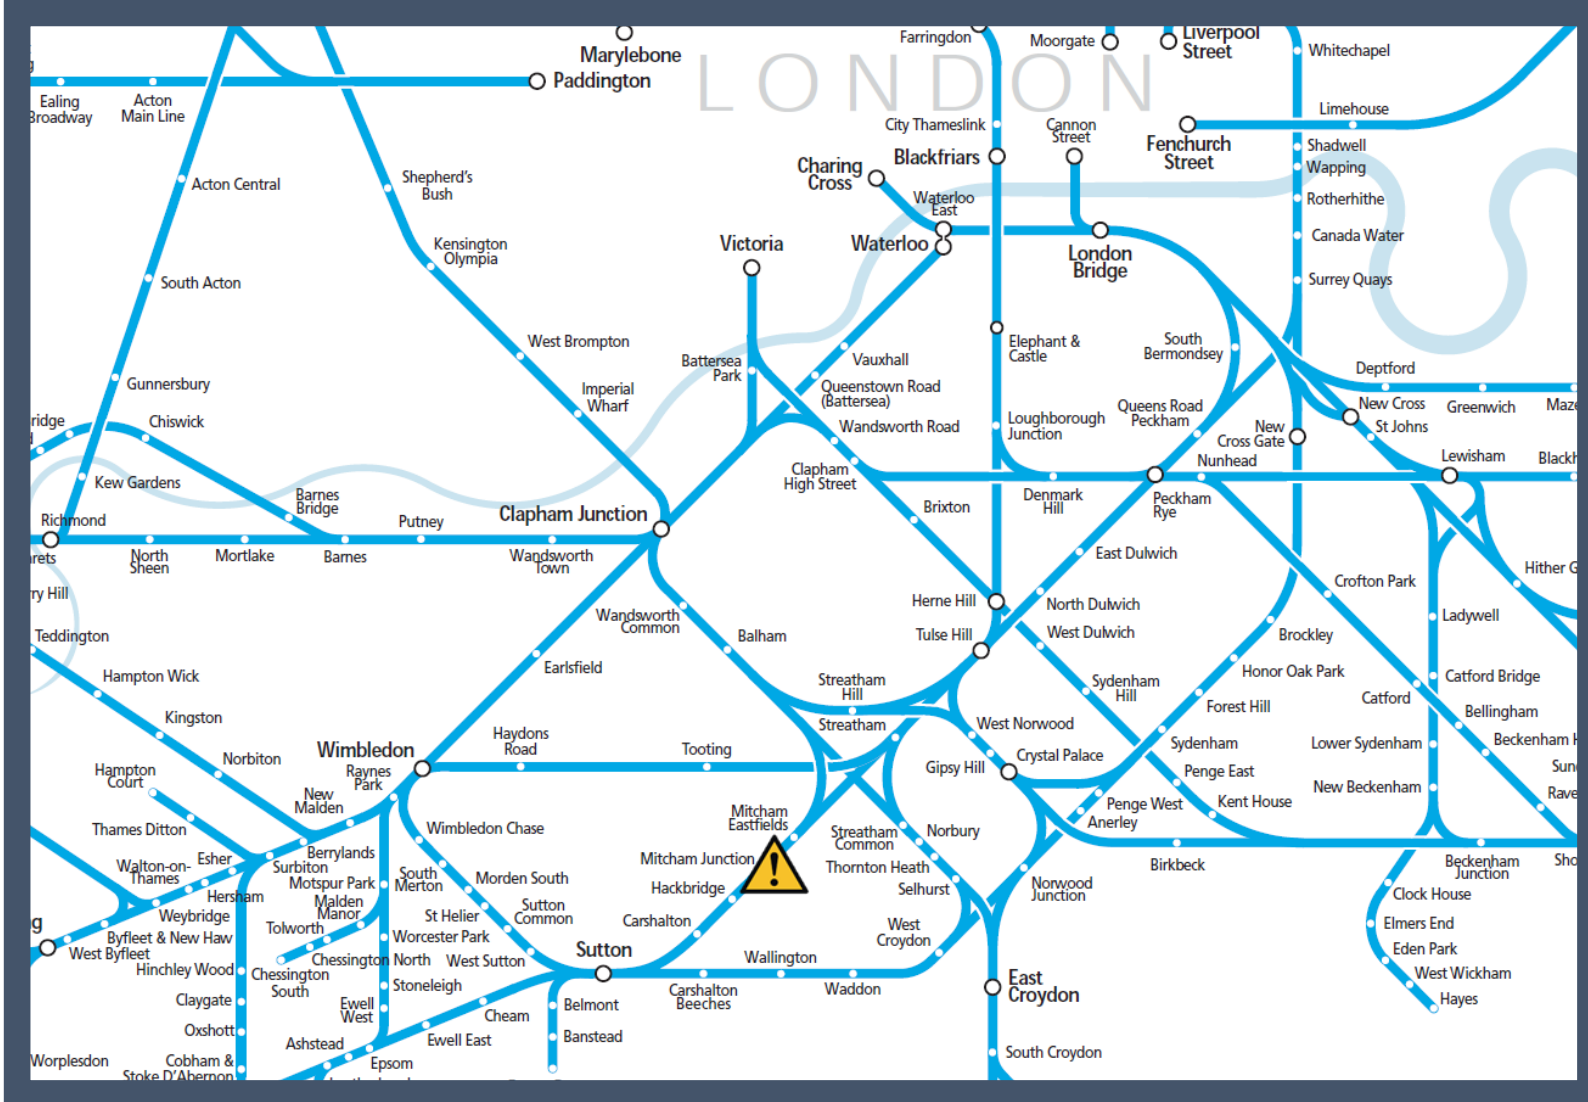

A shortage of train crew between London Blackfriars and Sutton TOC affected: Thameslink

Key:

Disruption