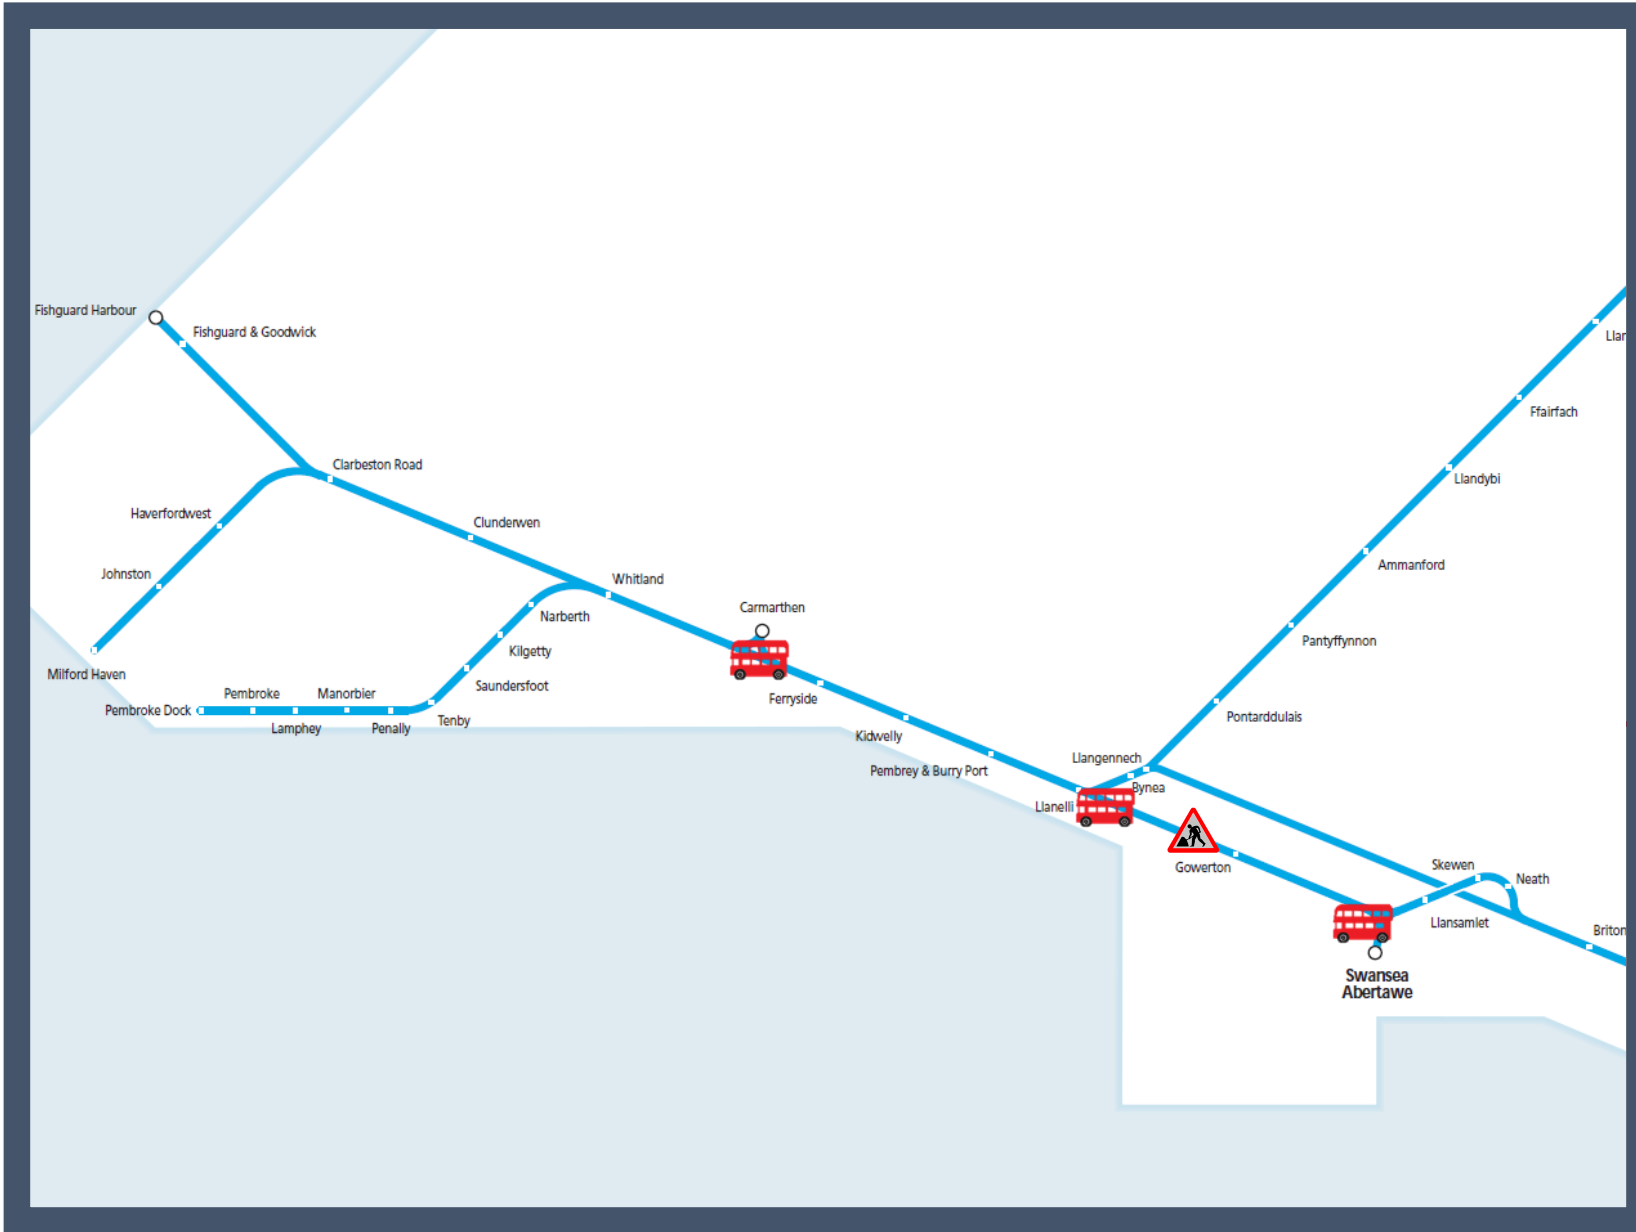

Buses replace trains between Swansea and Llanelli / Carmarthen

TOC affected: Transport for Wales

Key:

-  Engineering Works
-  Bus Replacement Services