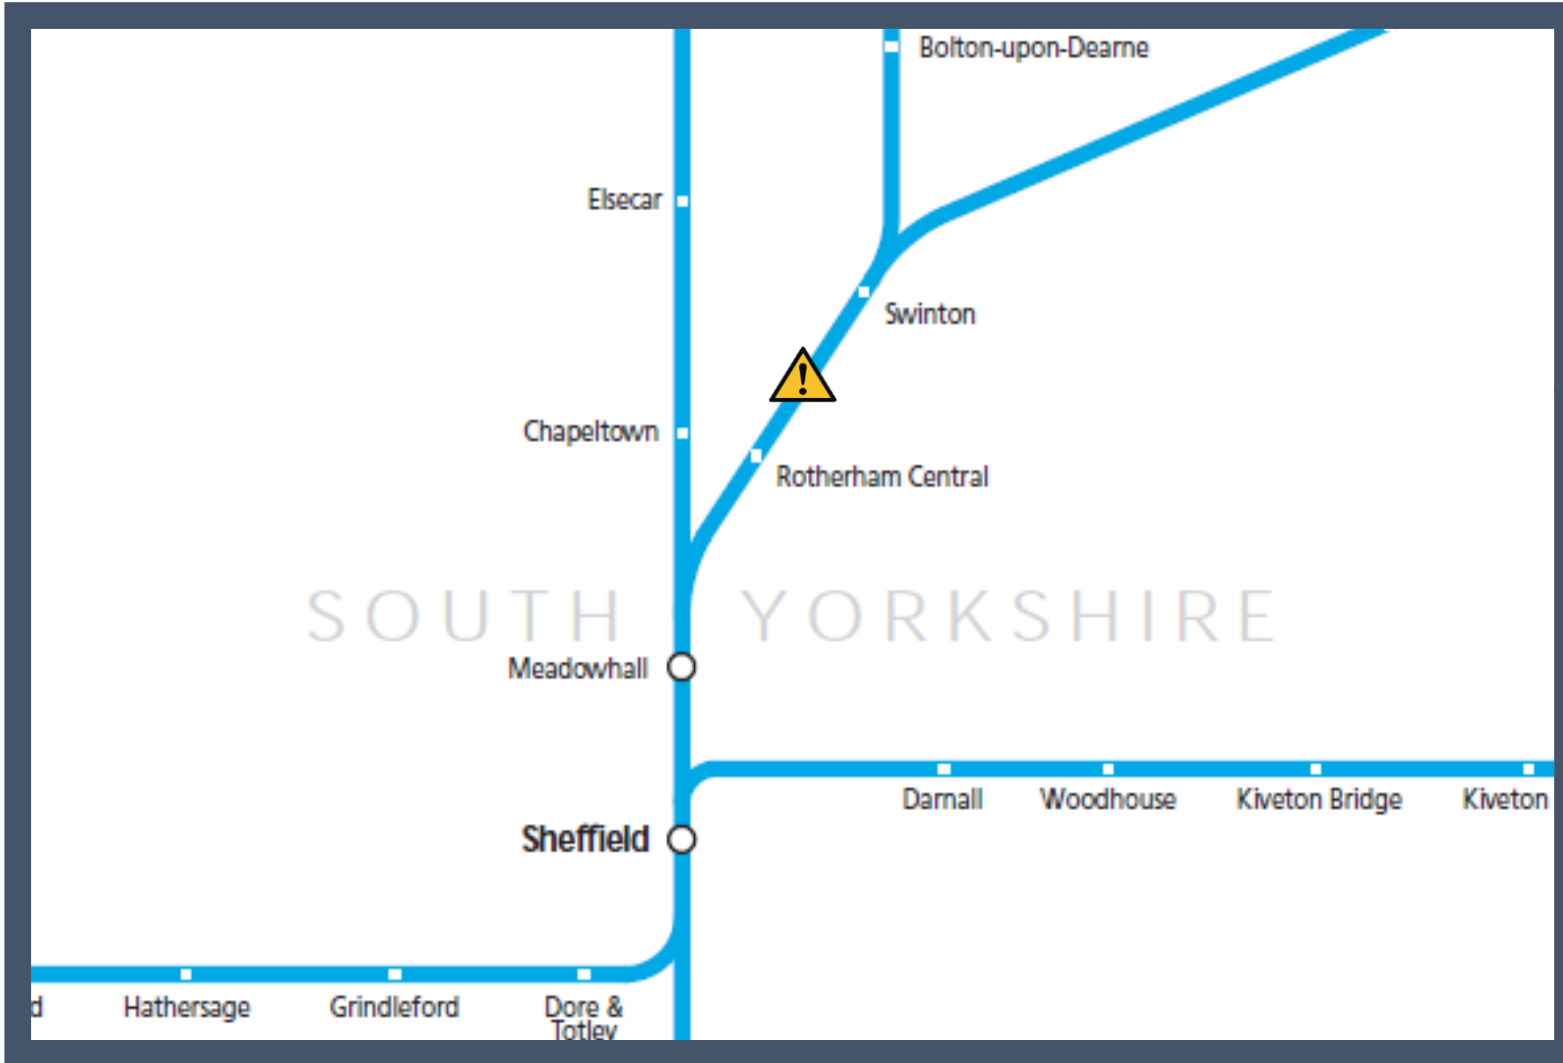

A points failure between Sheffield and Swinton

TOCs affected: CrossCountry, Northern, TransPennine Express

Key:

Disruption