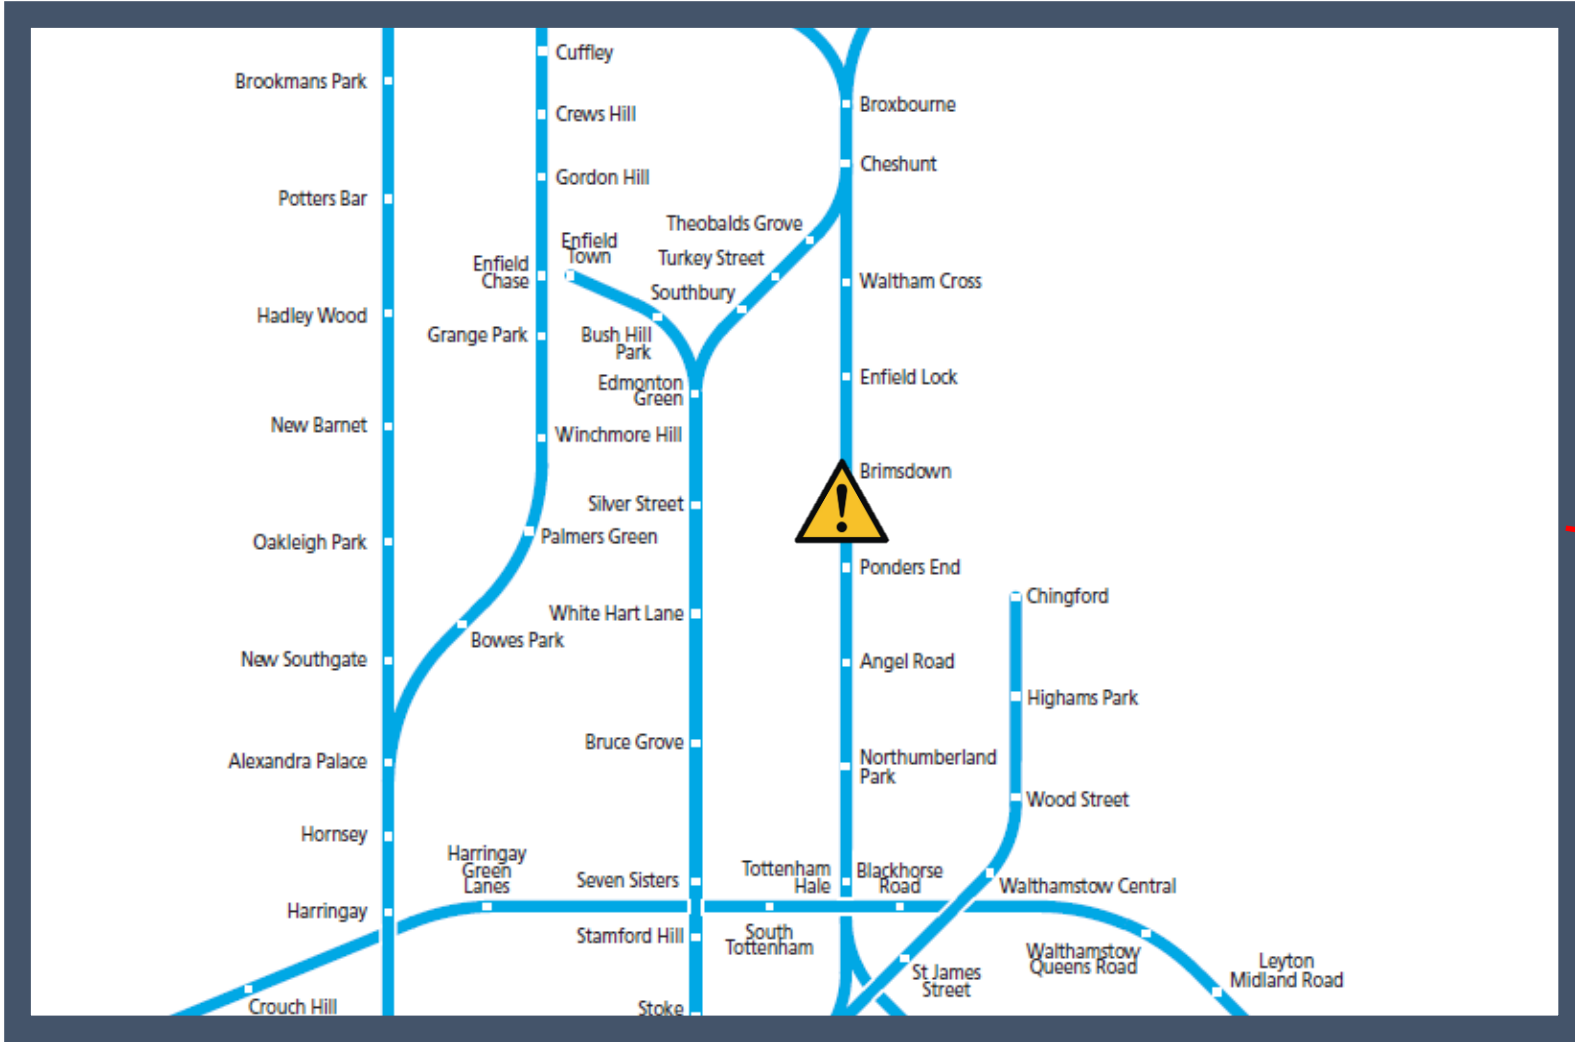

A problem under investigation between Cheshunt and Tottenham Hale

TOCs affected: Greater Anglia, Stansted Express

Key:

Disruption