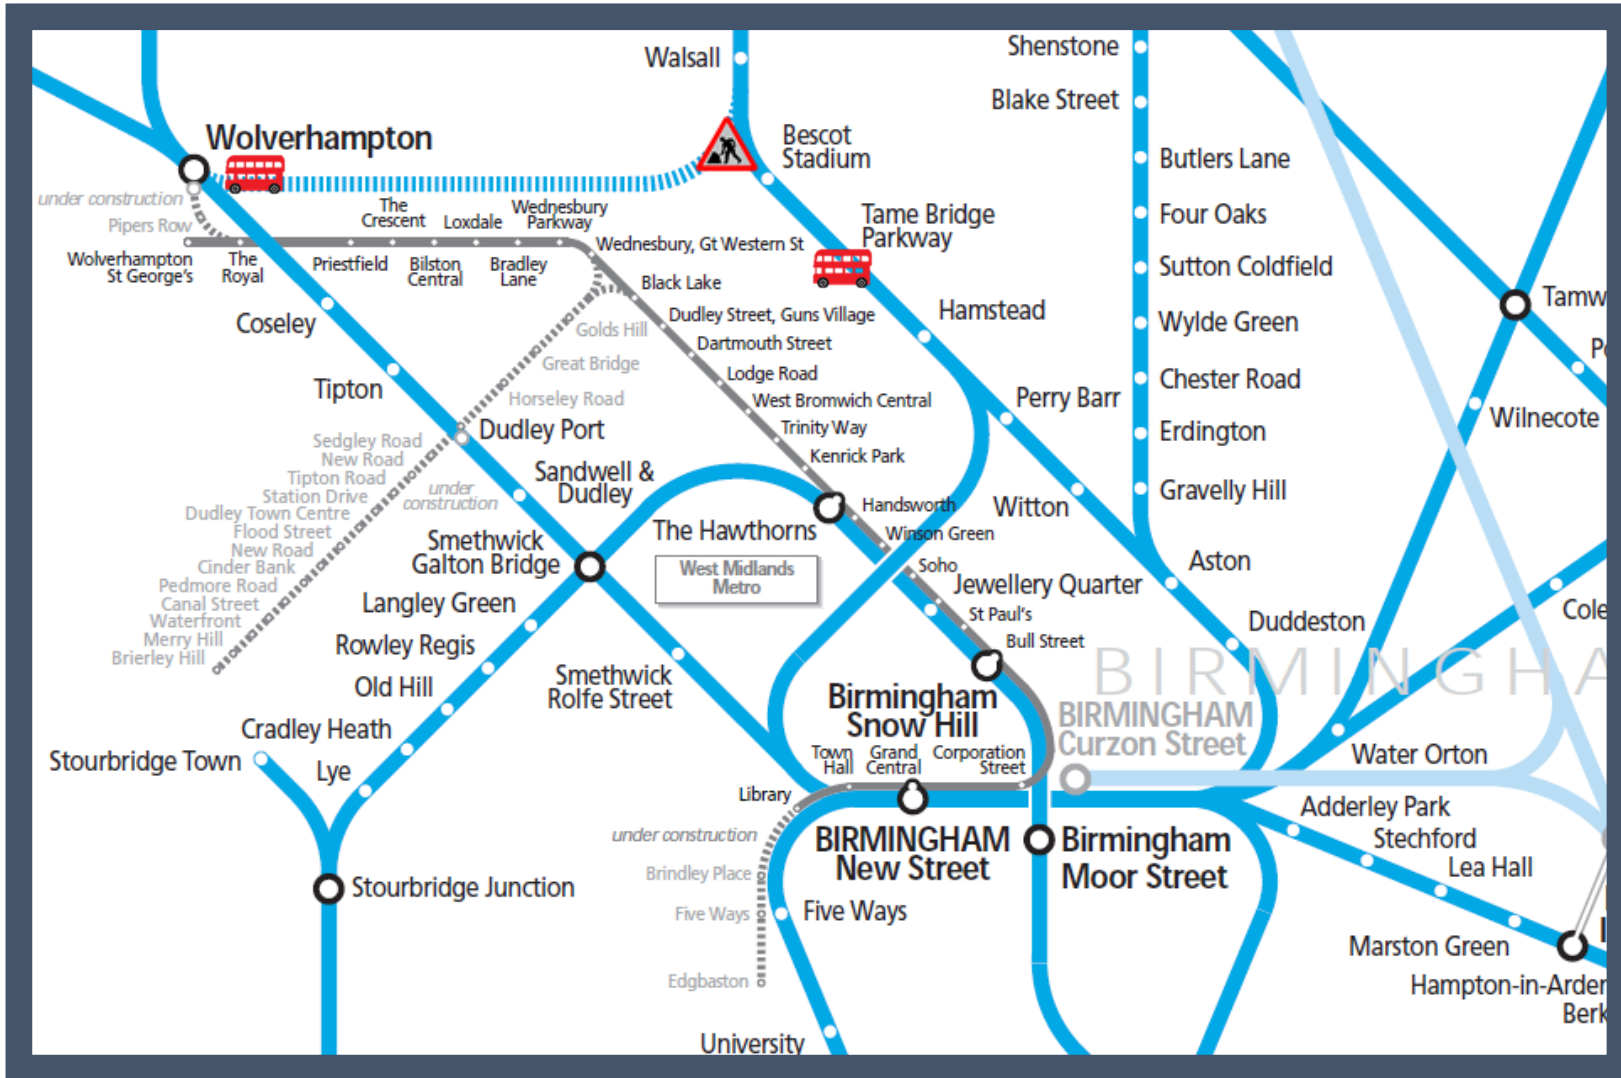

Reduced service to / from Tame Bridge Parkway

TOCs affected: London Northwestern Railway

Key:

Engineering Works

Bus Replacement Services