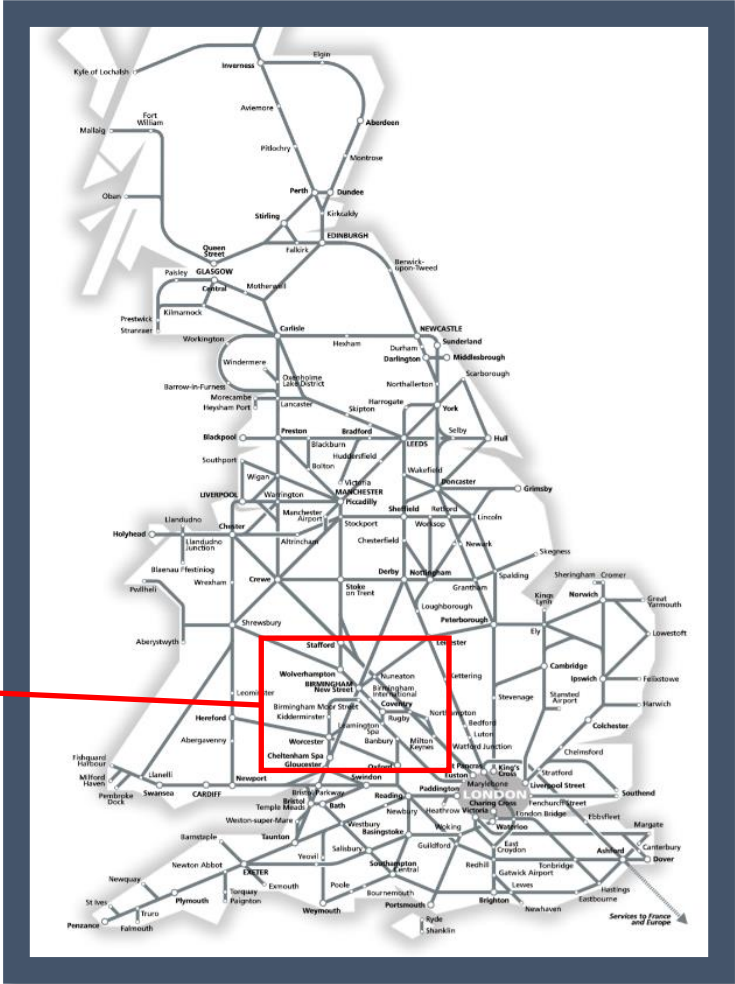

Police dealing with an incident near Tamworth

TOCs affected: CrossCountry, London Northwestern Railway

Key:

Disruption