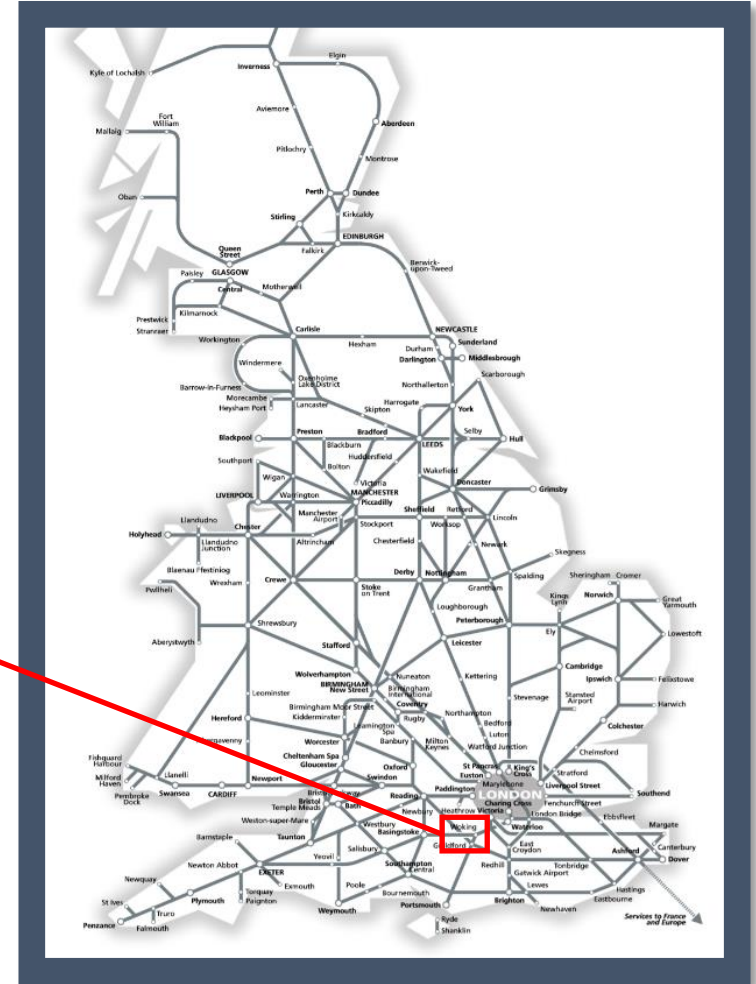

A broken down train at Teddington
TOC affected: South Western Railway

Key:

Disruption