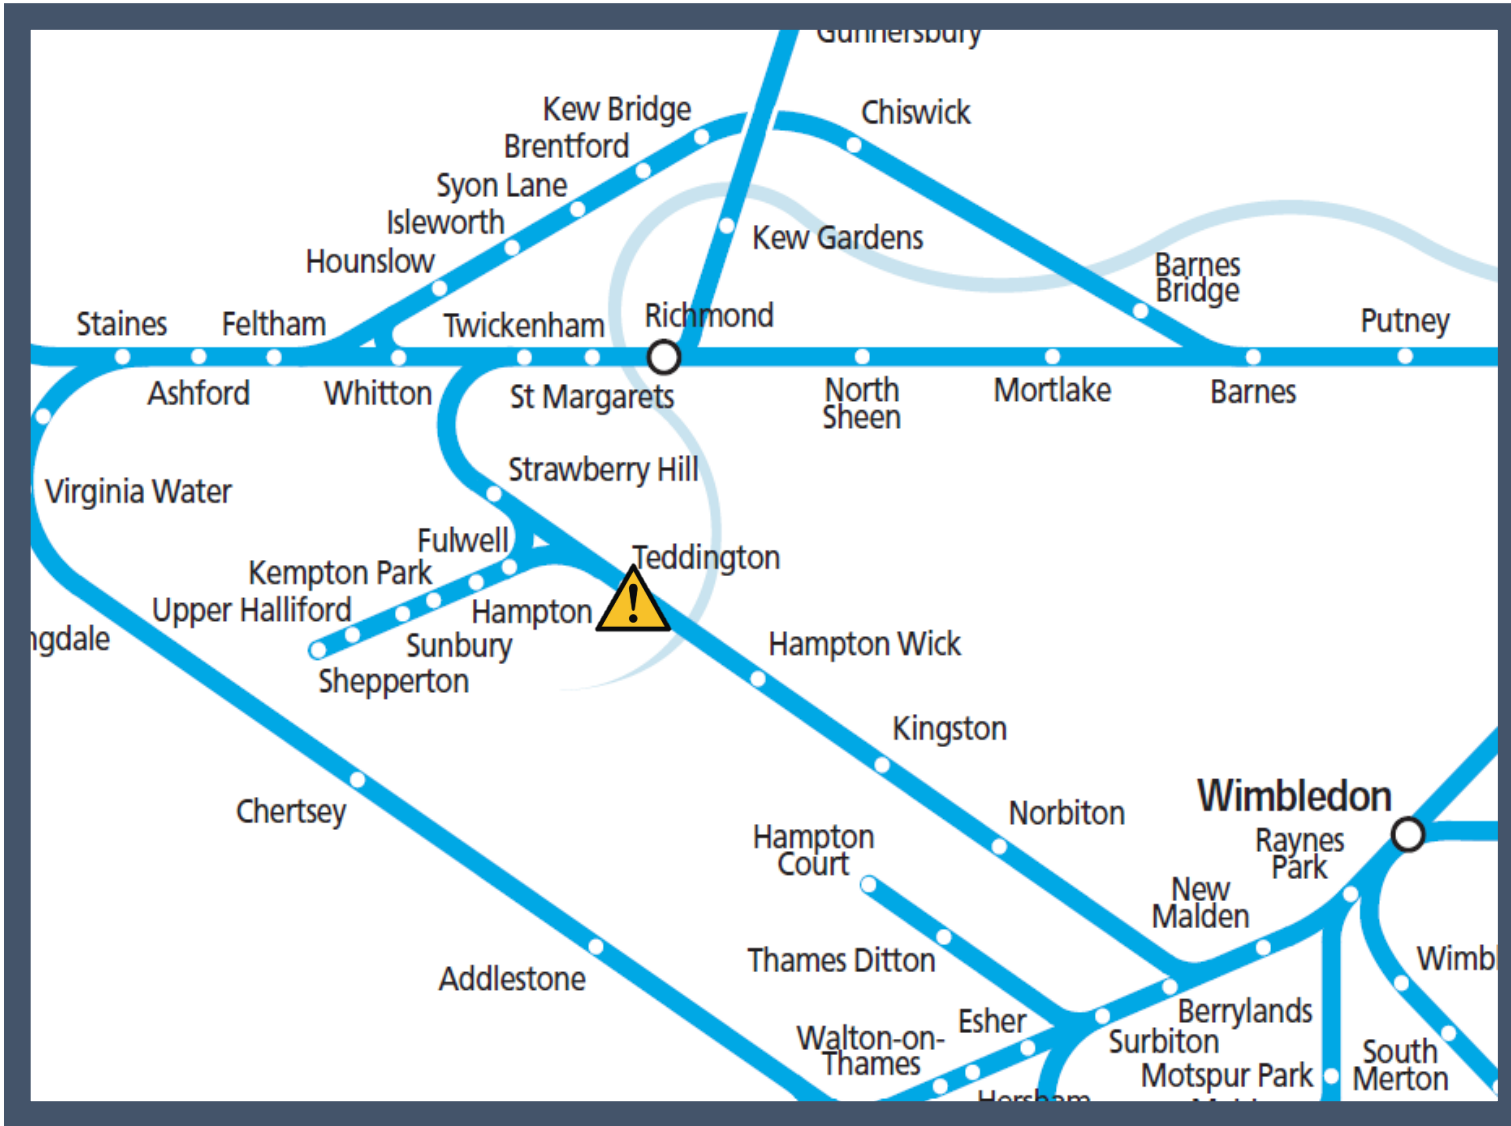

A broken down train at Teddington
TOC affected: South Western Railway

Key:

Disruption