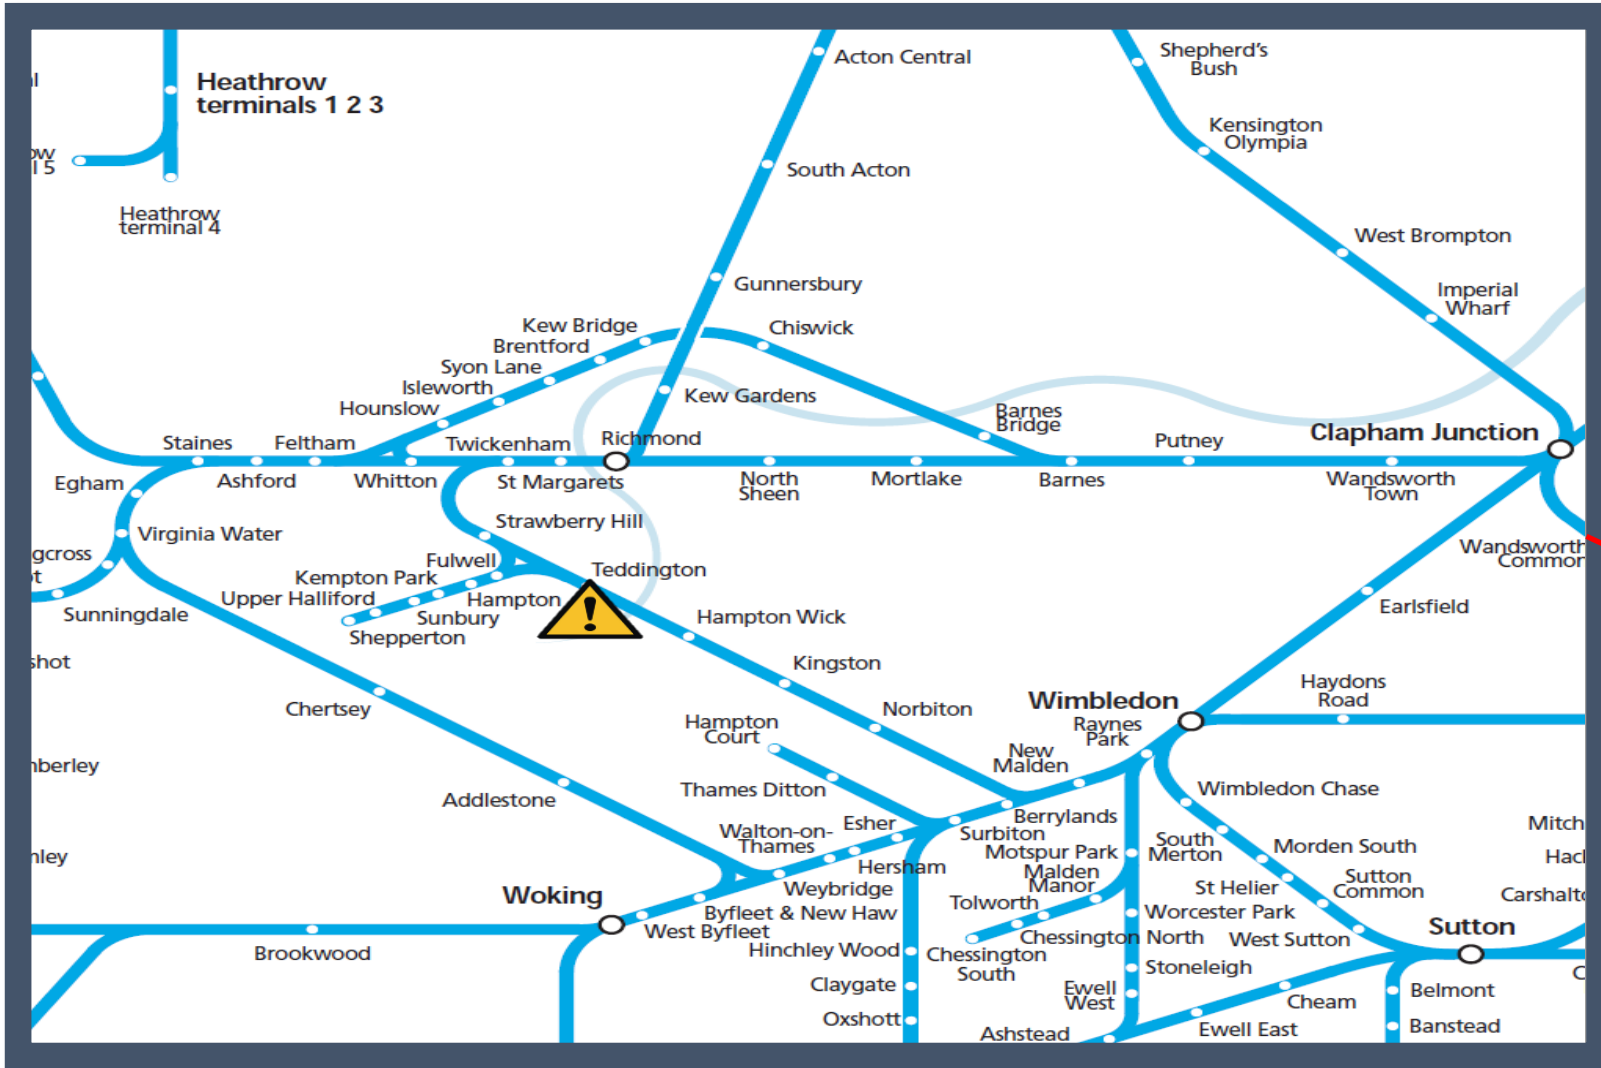

A fault on a train at Teddington

TOC affected: South Western Railway

Key:

Disruption