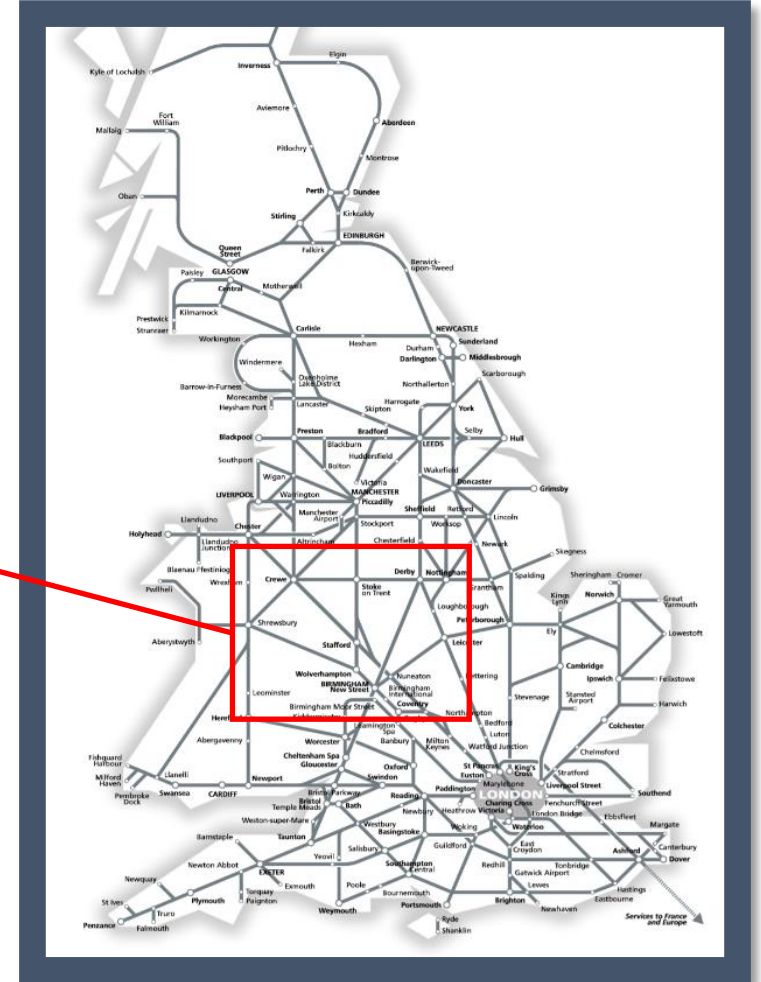

# A person has been hit by a train between Wolverhampton and Shrewsbury

TOCs affected: Transport for Wales, West Midlands Railway

Key:

	Disruption
--	------------