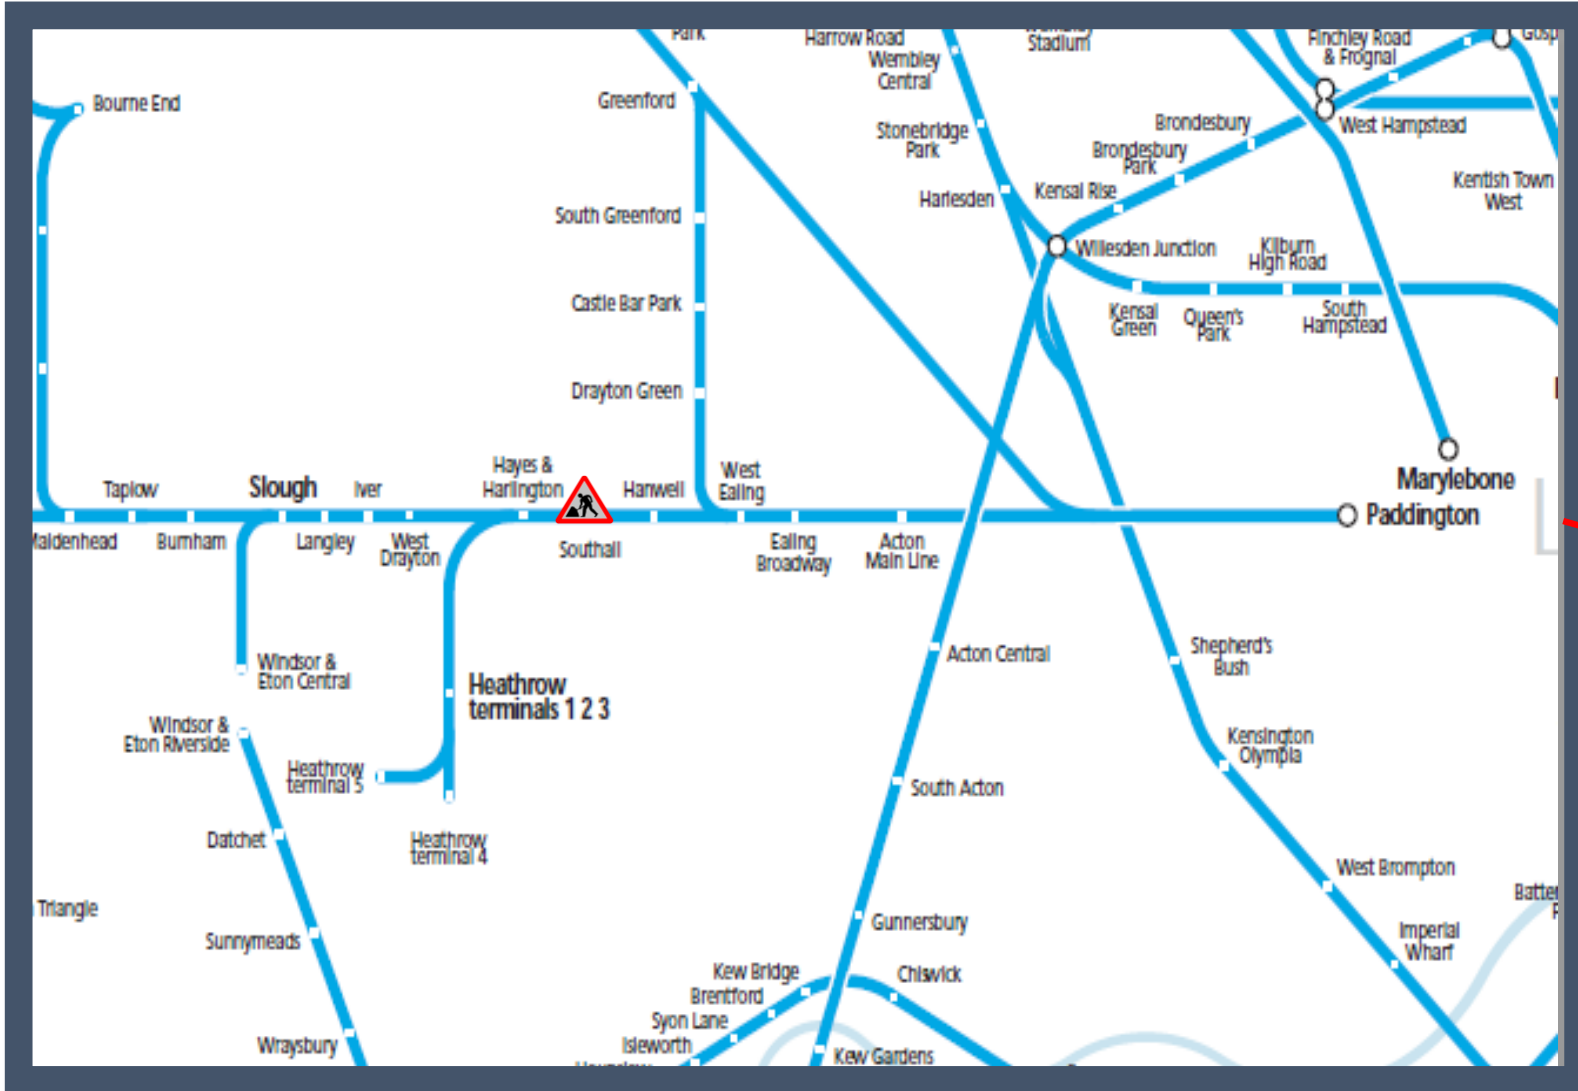

Engineering work is taking place between London Paddington and Hayes & Harlington / Heathrow Terminal 4 TOC affected: TfL Rail

Key:

Engineering Works