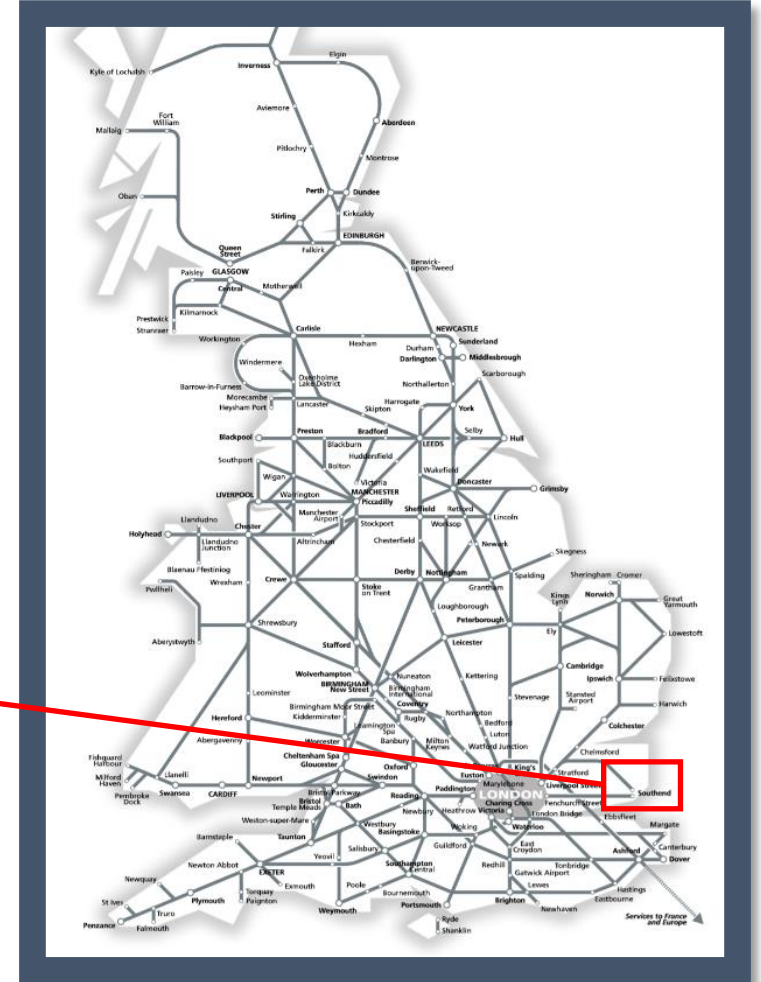

A fault with the signalling system between Shoeburyness and Thorpe Bay TOC affected: c2c

Key:

Disruption