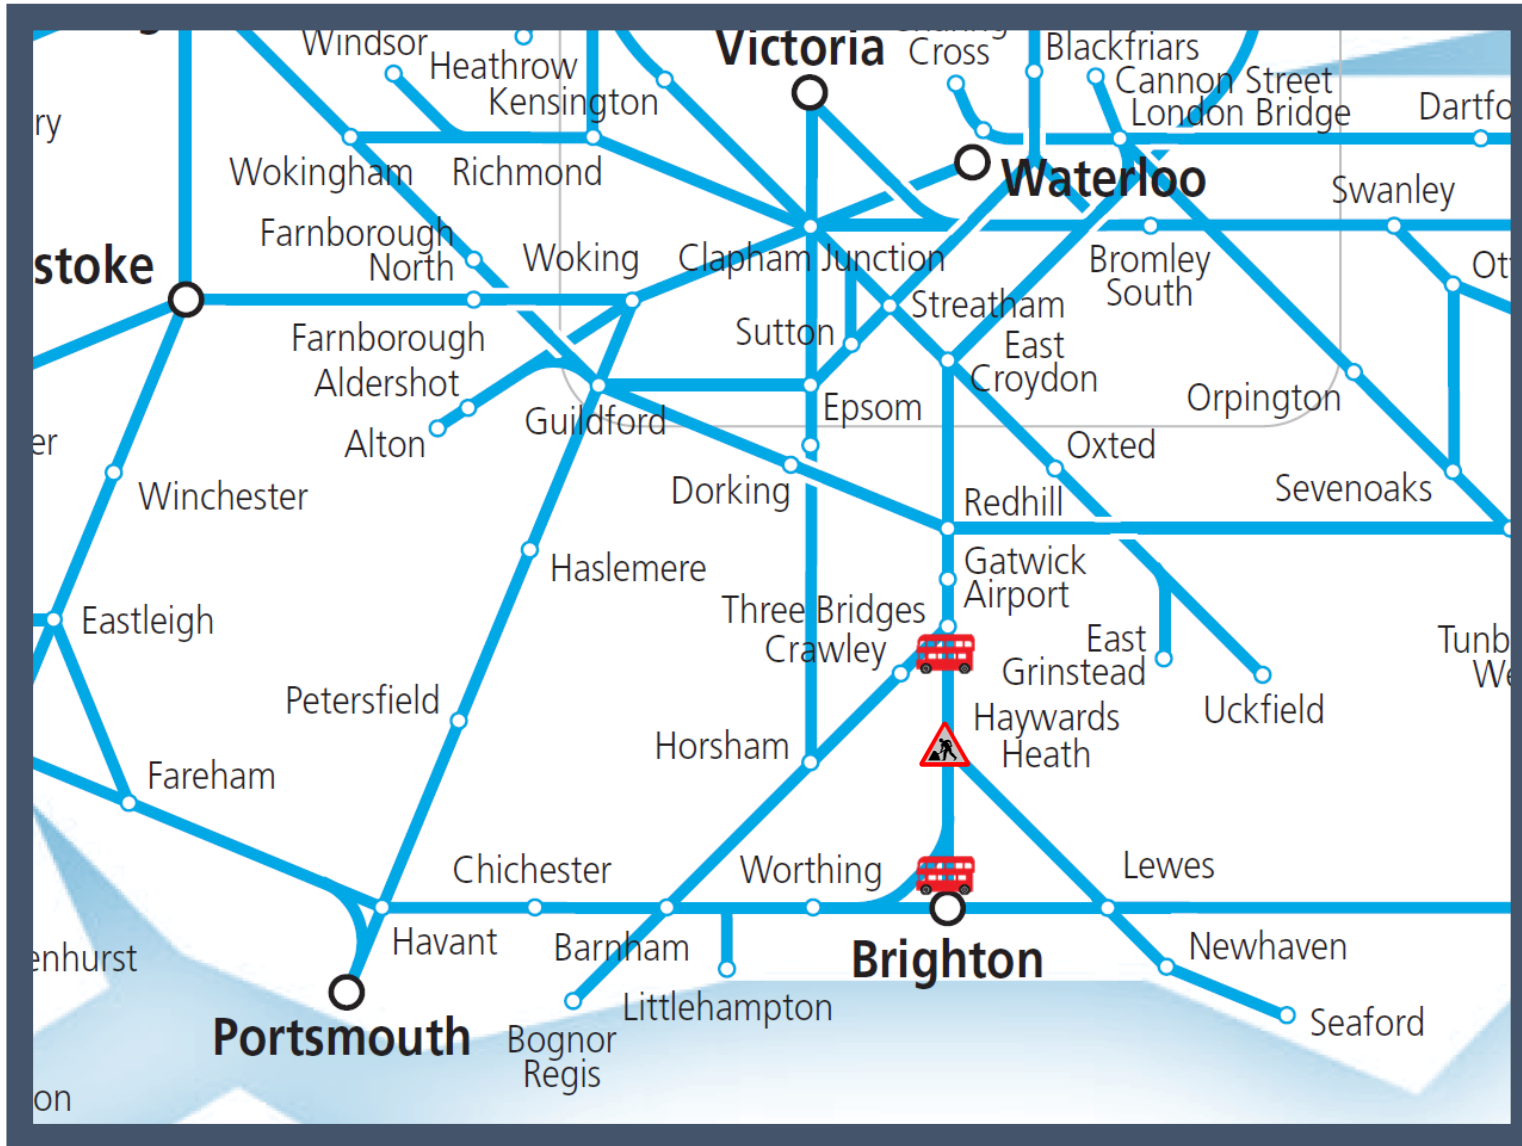

# Buses replace trains between Three Bridges and Brighton until 07:25

TOCs affected: Southern, Thameslink

Key:	
	Engineering Works
	Bus Replacement Services