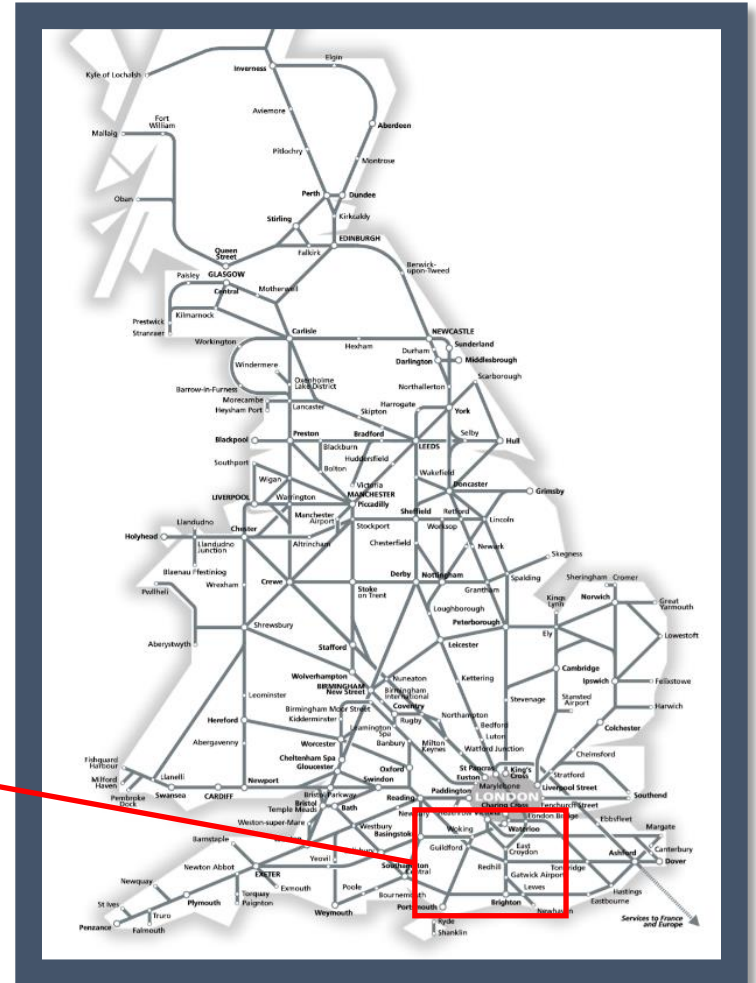

# Buses replace trains between Three Bridges and Brighton until 07:25

TOCs affected: Southern, Thameslink

Key:	
	Engineering Works
	Bus Replacement Services