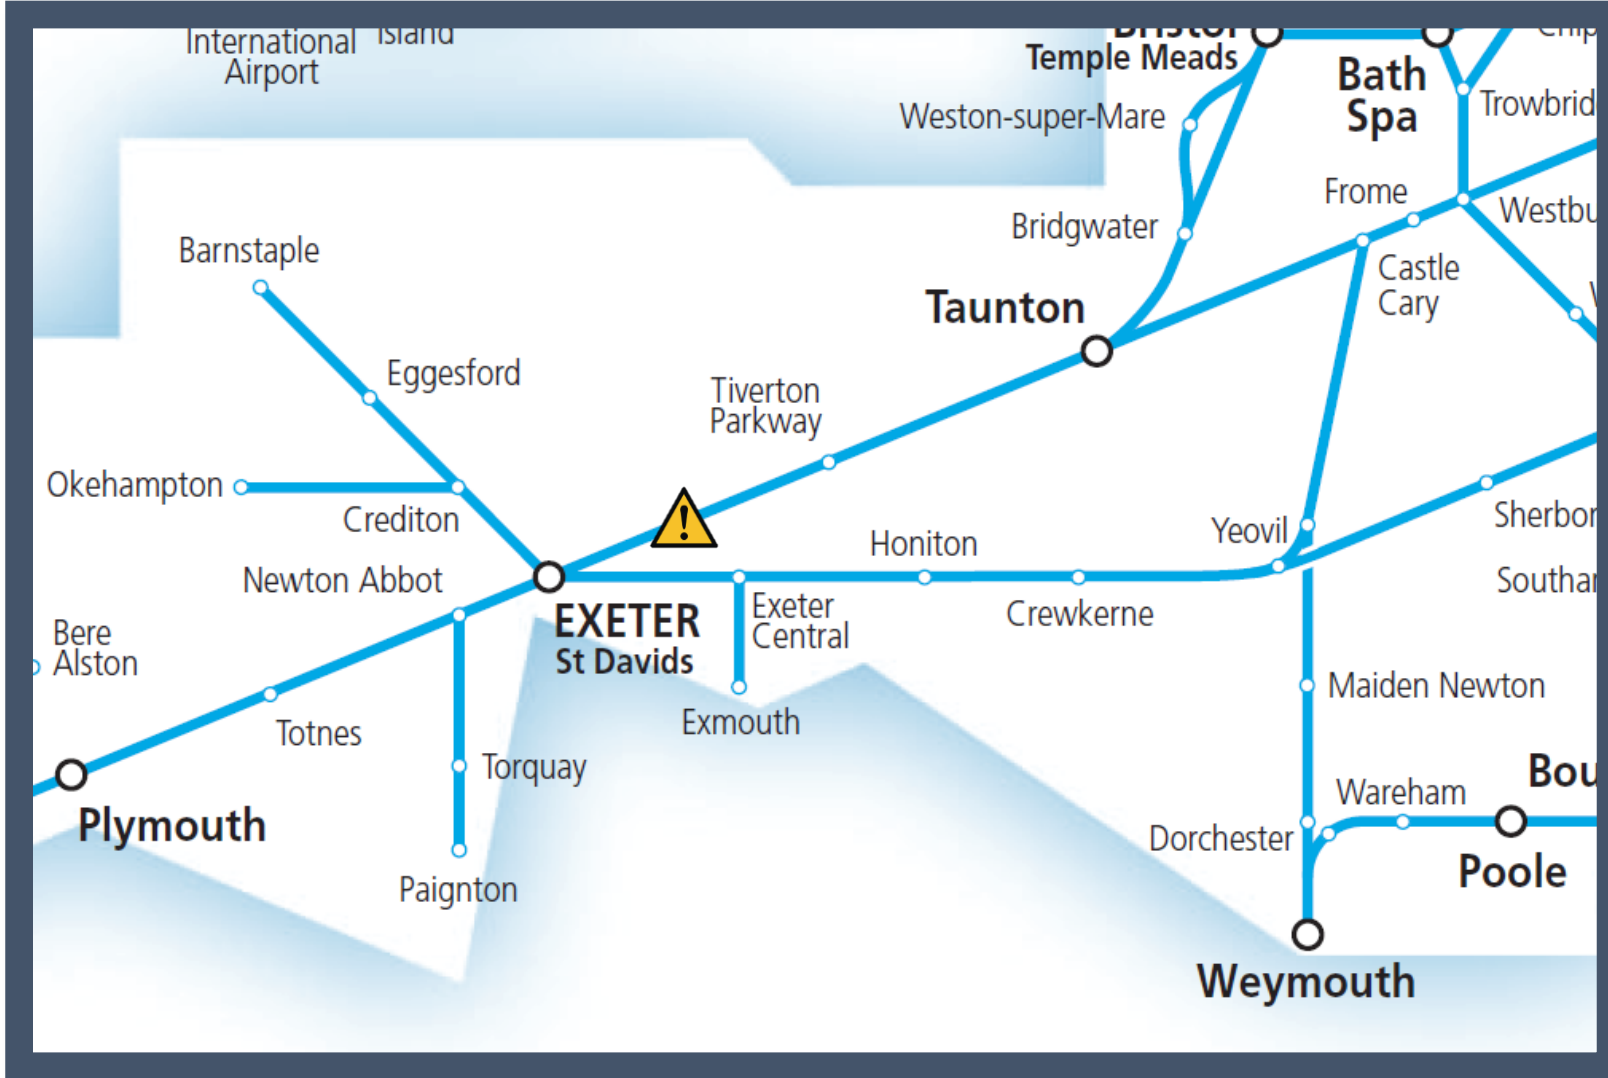

# A wartime bomb has been found near the railway between Exeter St Davids and Tiverton Parkway

TOCs affected: CrossCountry; Great Western Railway; South Western Railway

Key:

	Disruption
---	------------