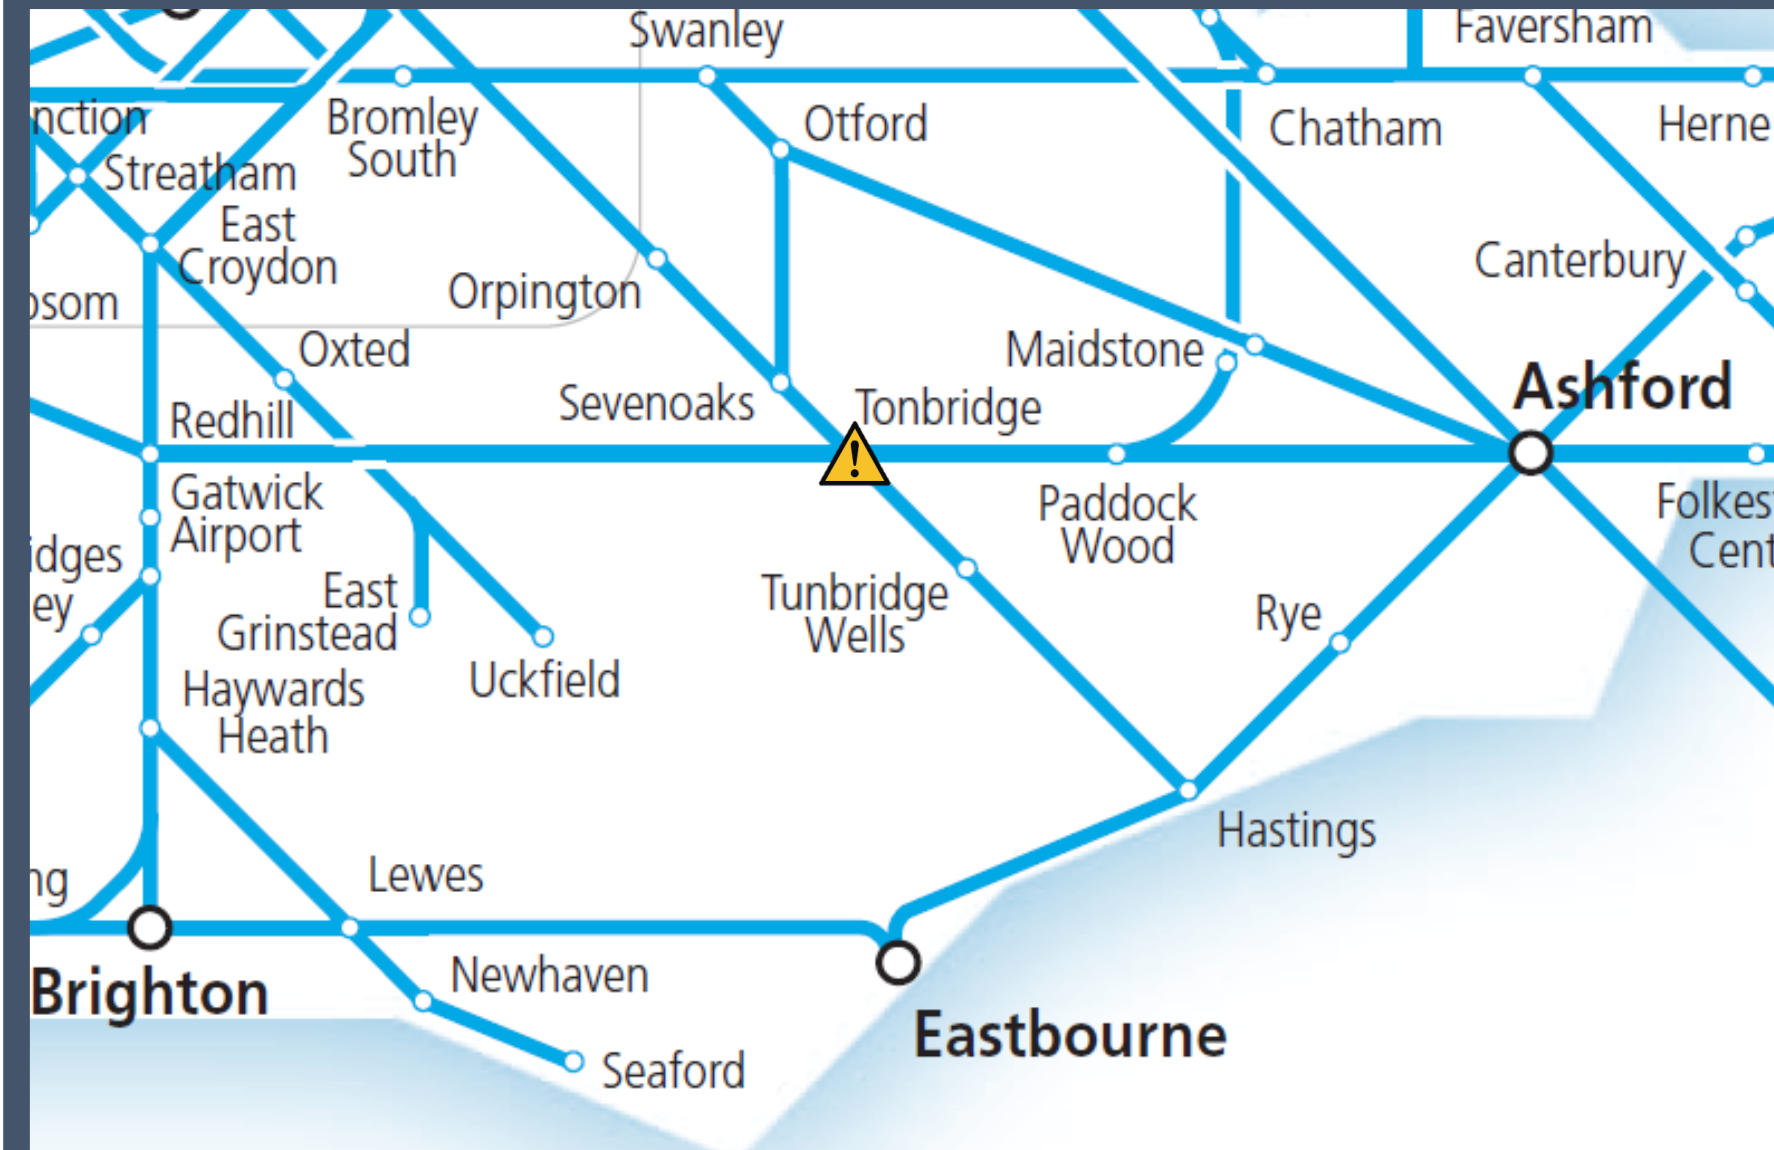

A fault with the signalling system at Tonbridge

TOC affected: Southern

Key:

| | |
|---|------------|
|  | Disruption |
|---|------------|