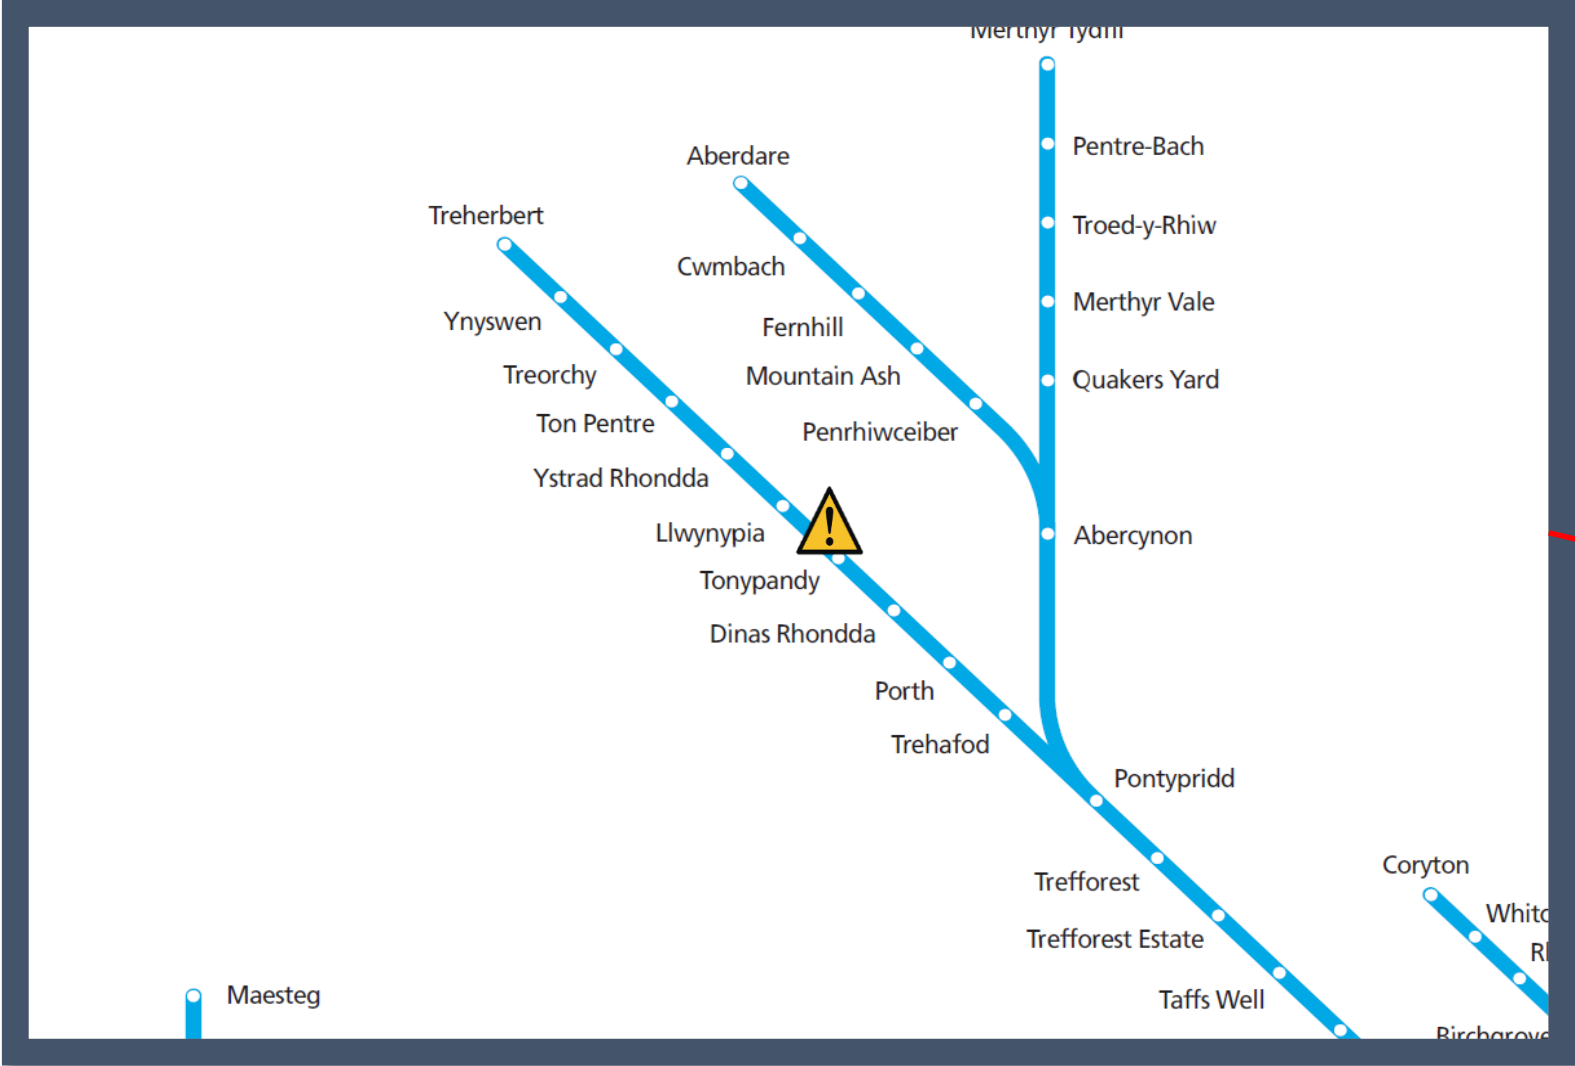

Heavy rain flooding the railway between Pontypridd and Treherbert

TOC affected: Transport for Wales

Key:

	Disruption
--	------------