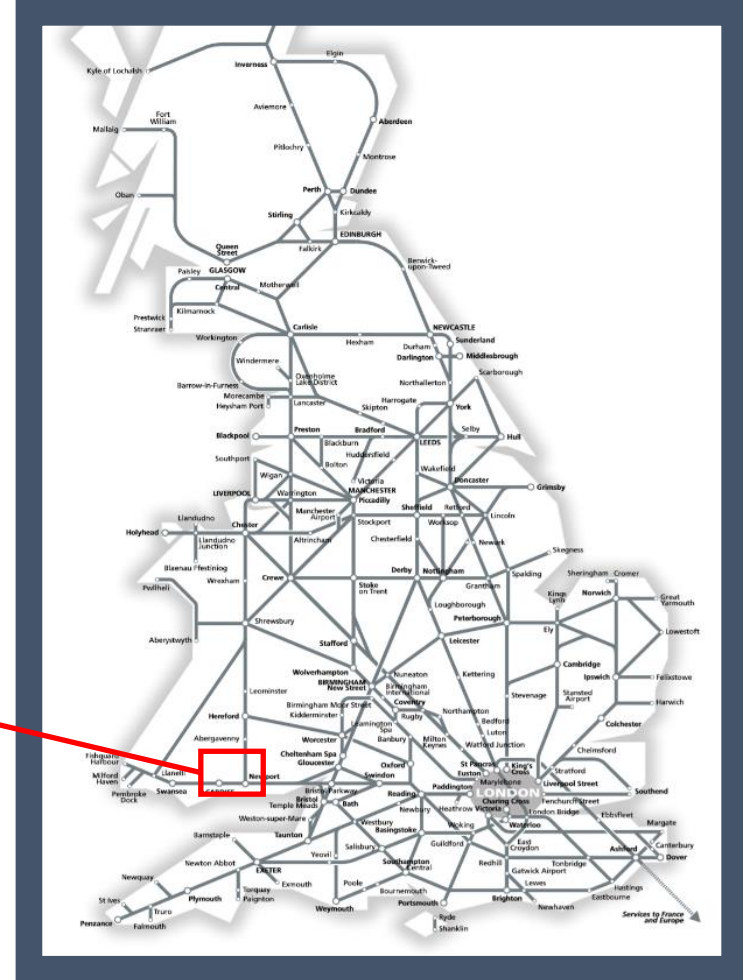

Heavy rain flooding the railway between Pontypridd and Treherbert

TOC affected: Transport for Wales

Key:

	Disruption
--	------------