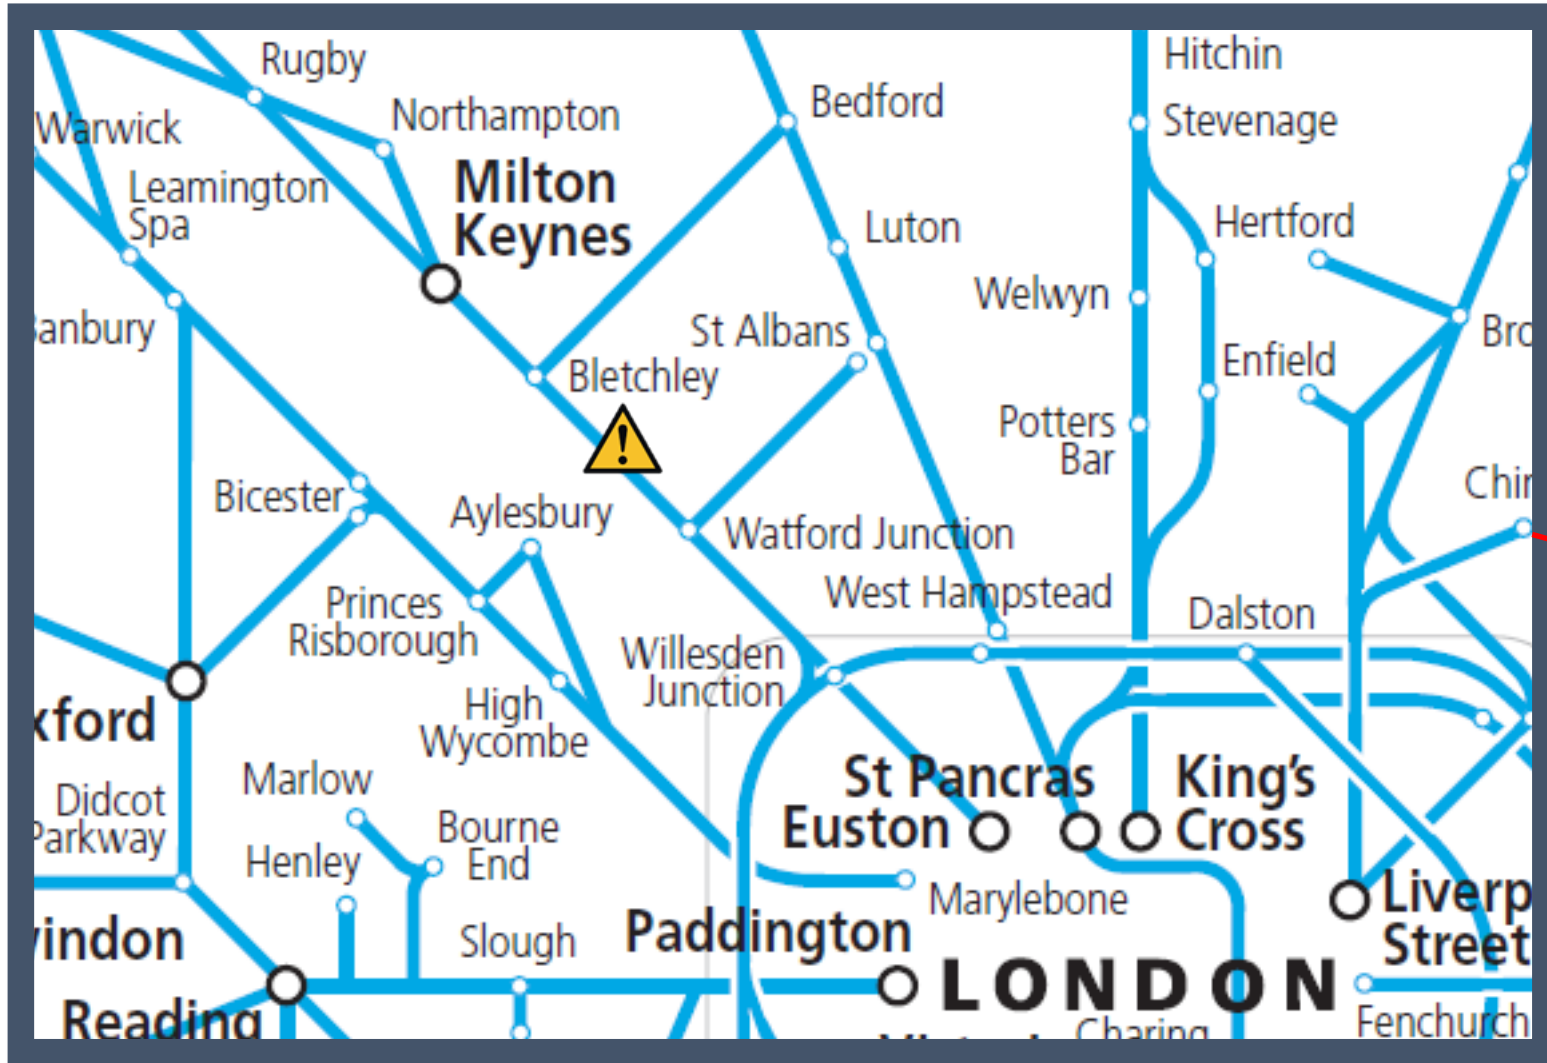

A fault with the signalling system at Tring

TOCs affected: London Northwestern Railway and Virgin Trains

Key:

Disruption