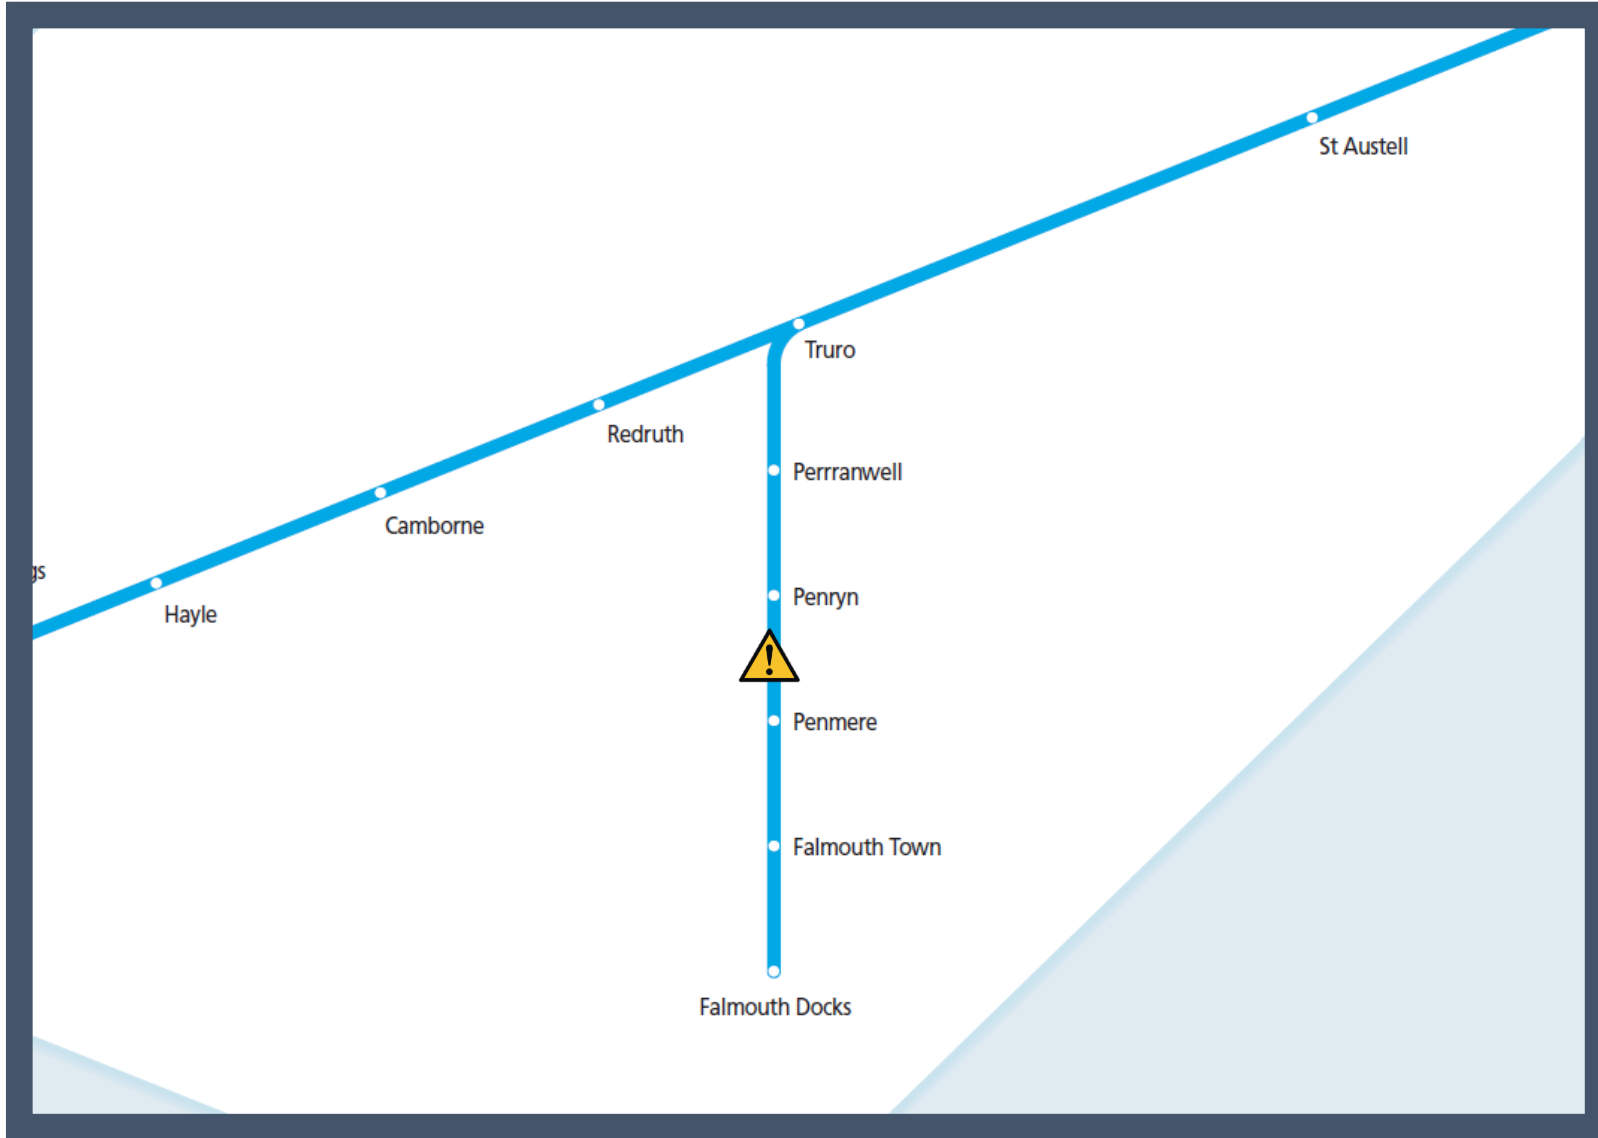

A fault with the signalling system between Truro and Falmouth Docks

TOCs affected: Great Western Railway

Key:

Disruption