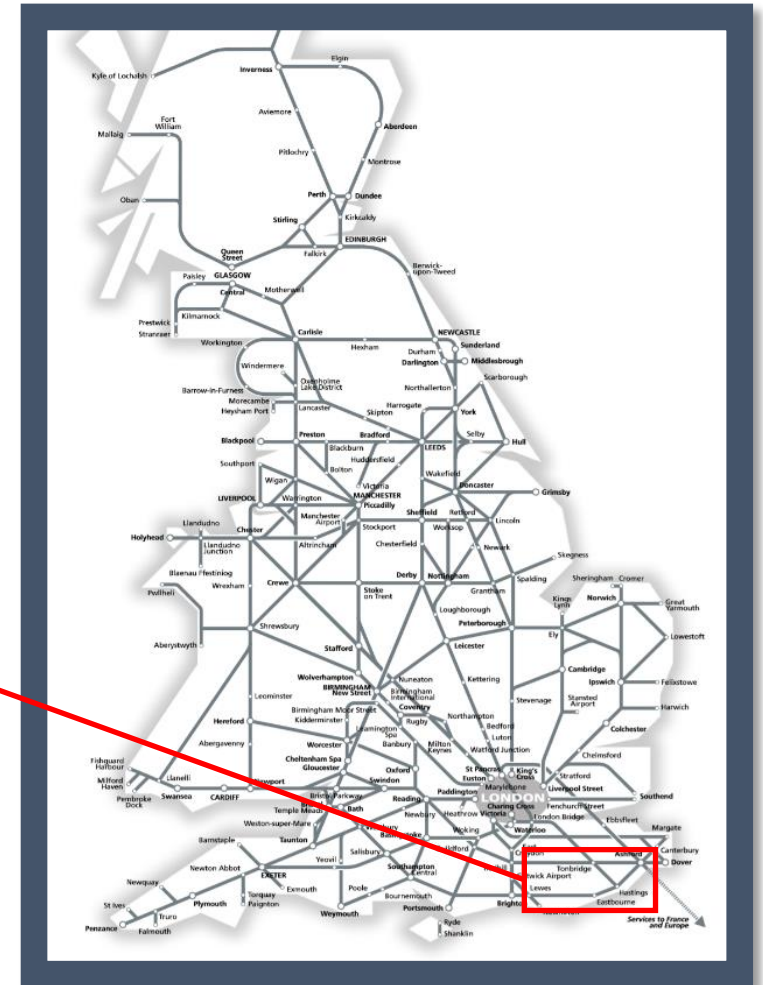

A fault with the signalling system at Tunbridge Wells

TOC affected: Southeastern

Key:

Disruption