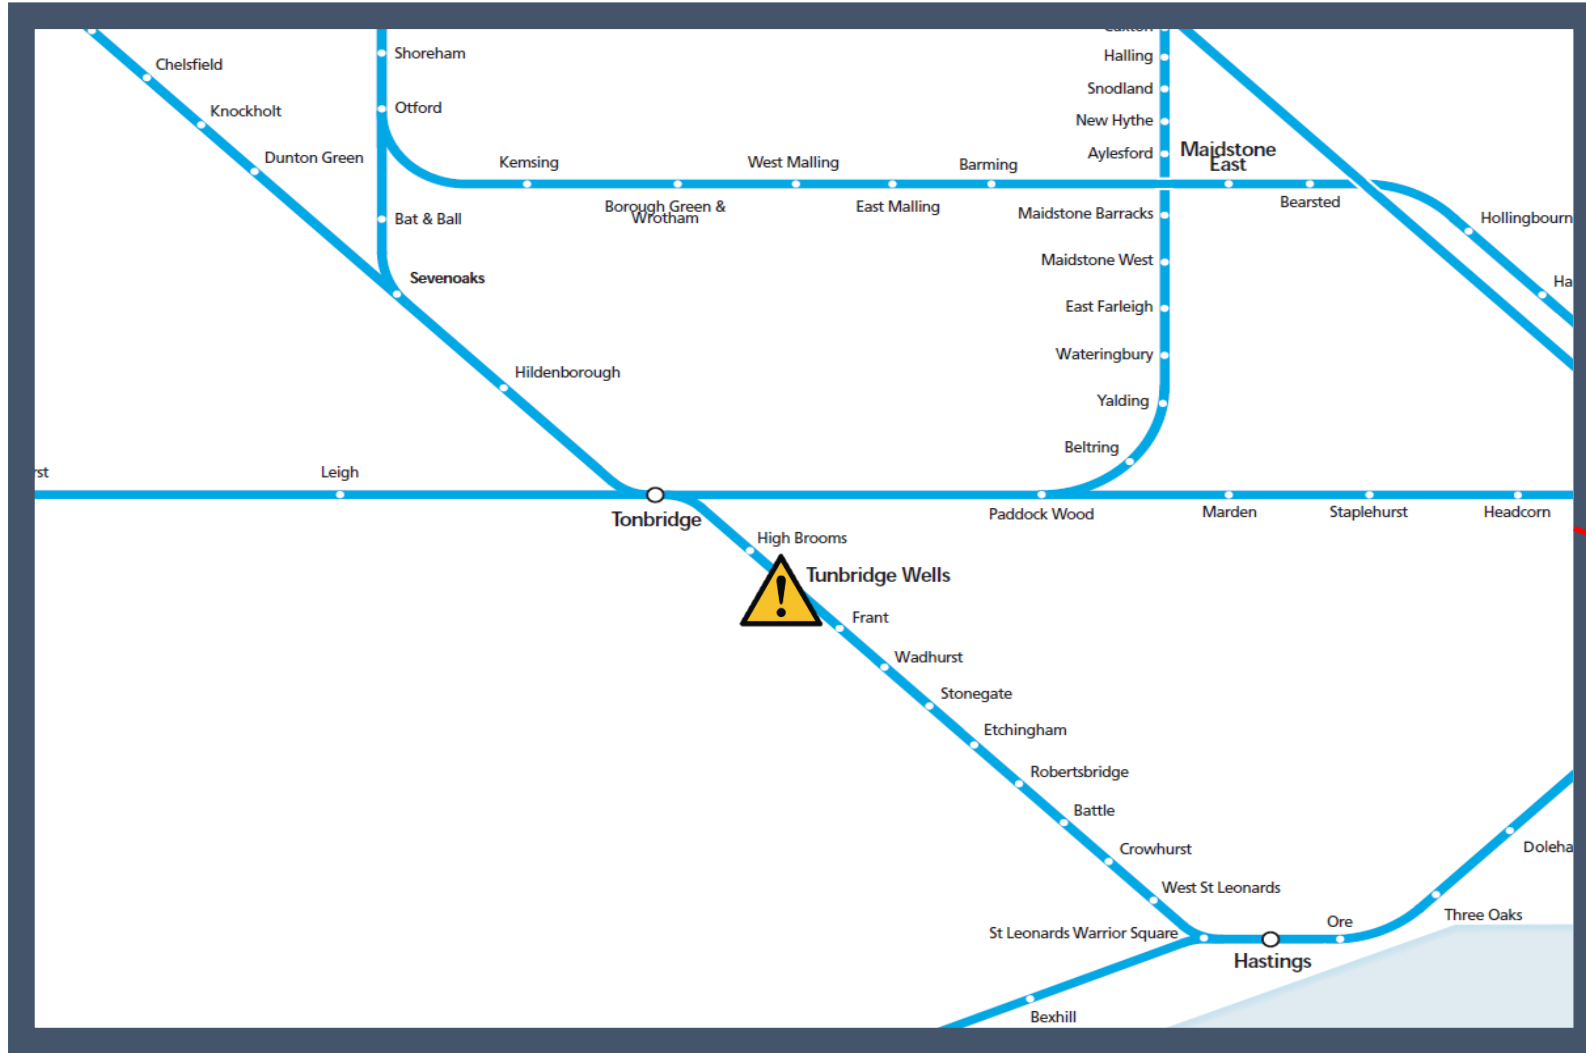

A fault with the signalling system at Tunbridge Wells

TOC affected: Southeastern

Key:

Disruption