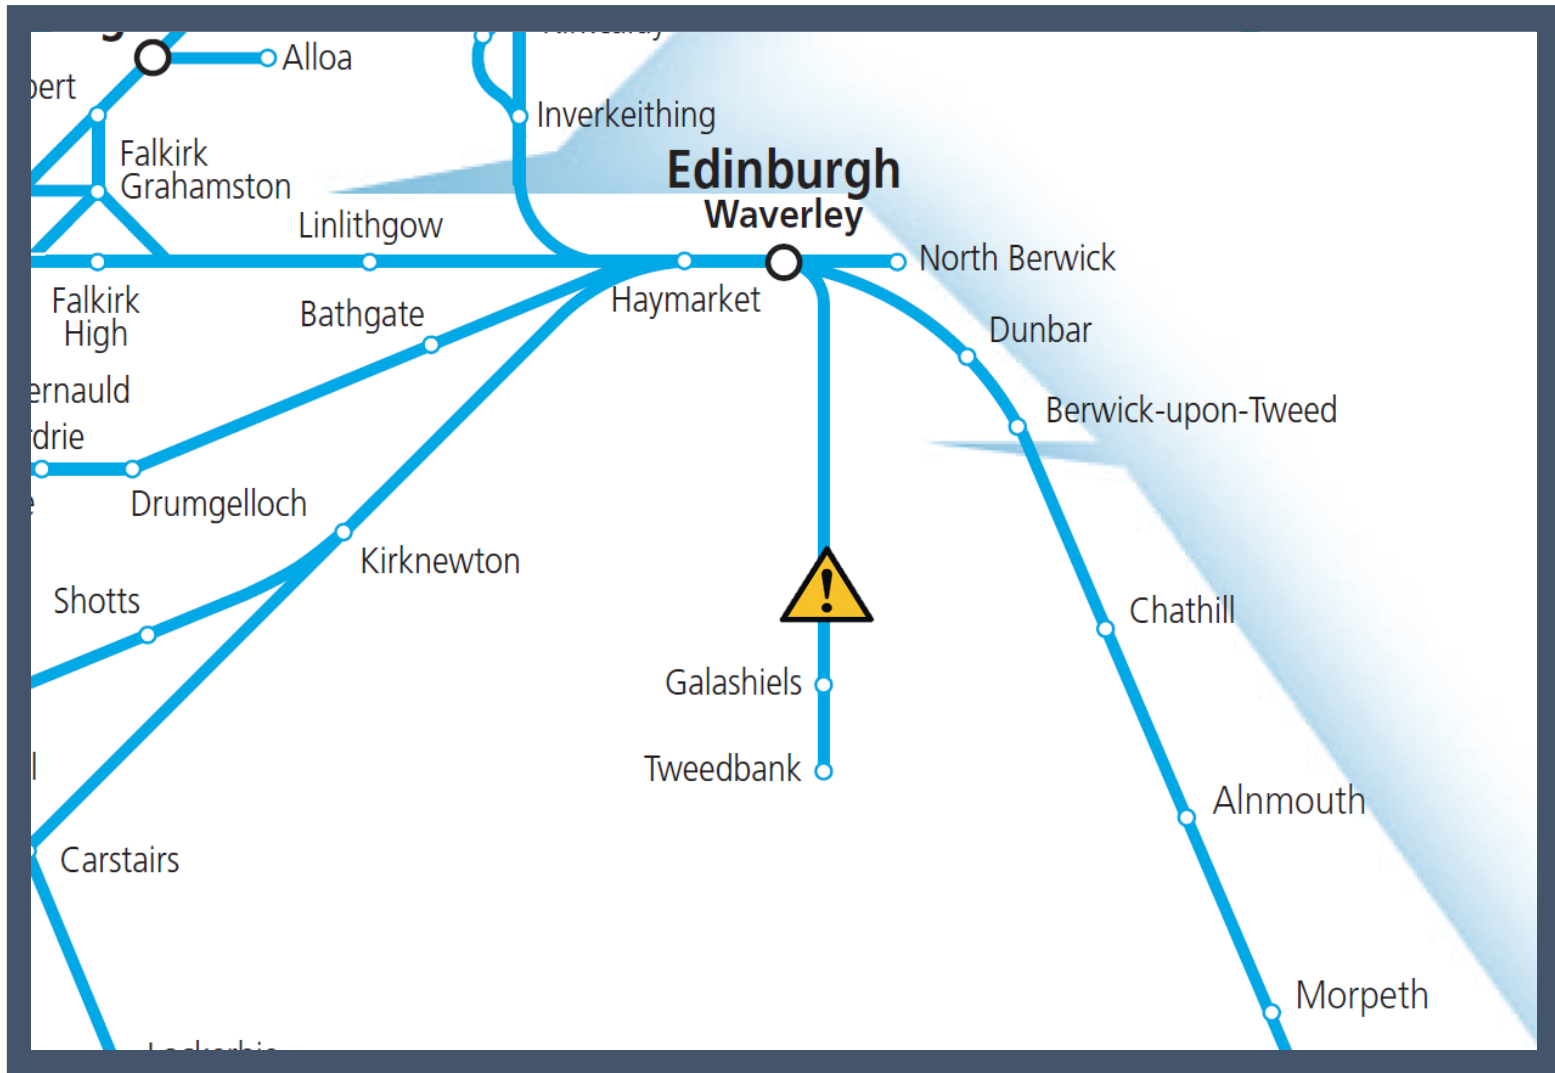

A passenger causing a disturbance on a train between Edinburgh and Tweedbank

TOC affected: ScotRail

Key:

	Disruption
---	------------