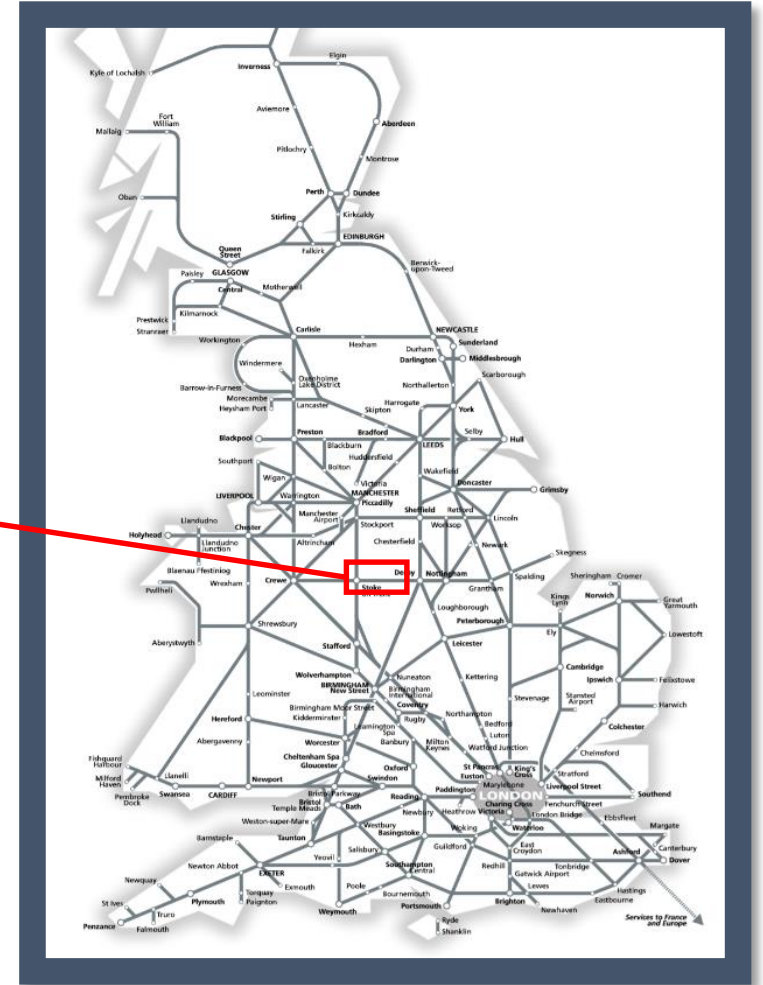

Buses replace trains between Uttoxeter and Stoke-on-Trent

TOC affected: East Midlands Railway

Key:

Engineering Works

Bus Replacement Services