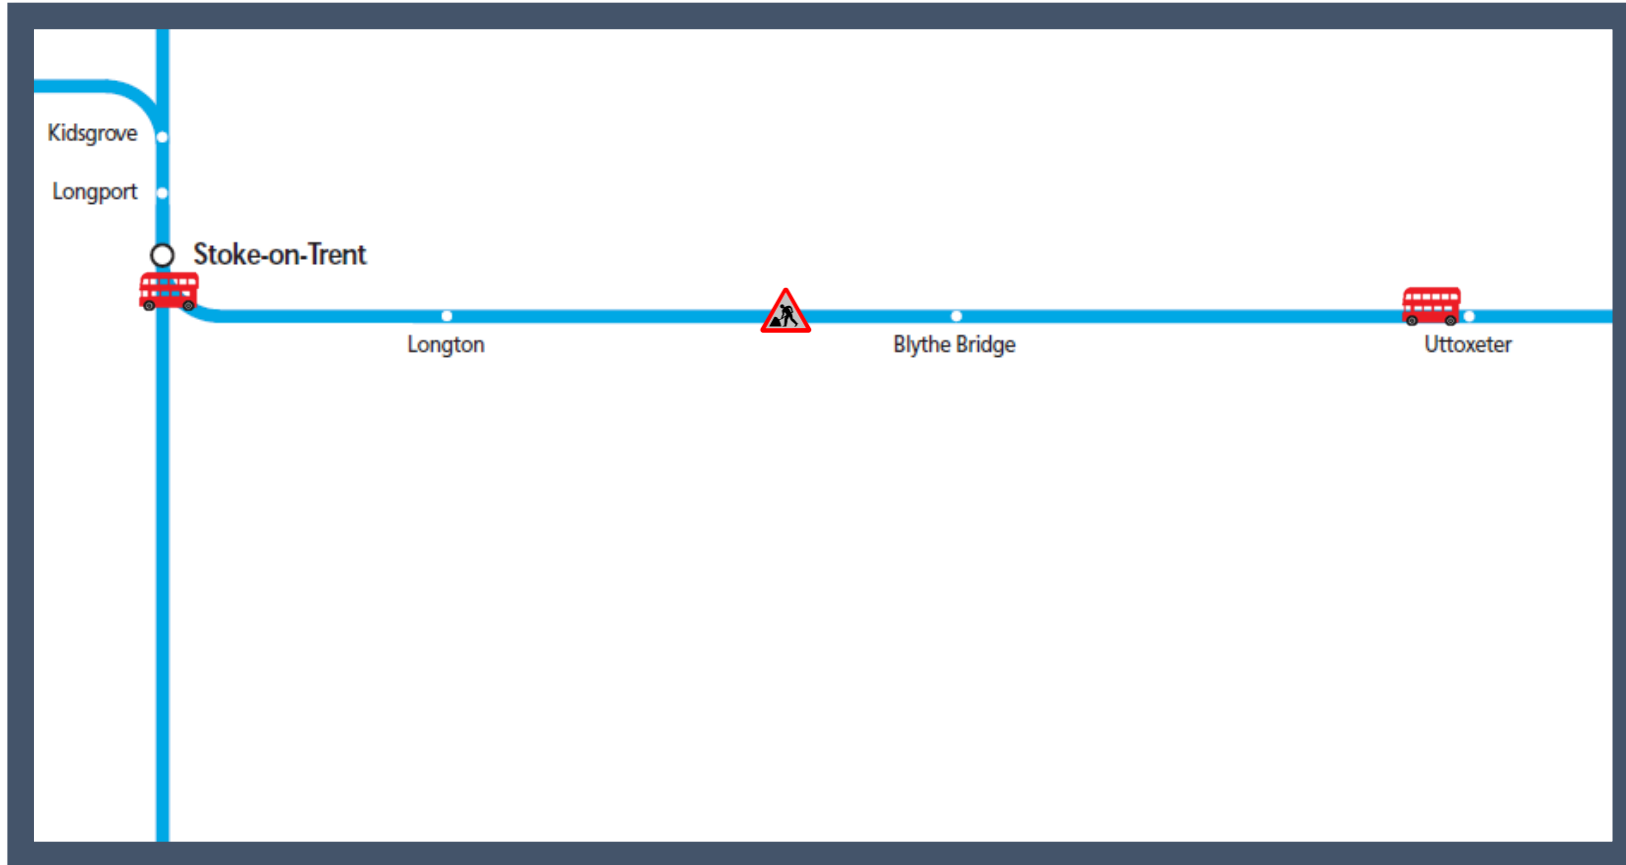

Buses replace trains between Uttoxeter and Stoke-on-Trent

TOC affected: East Midlands Railway

Key:

Engineering Works

Bus Replacement Services