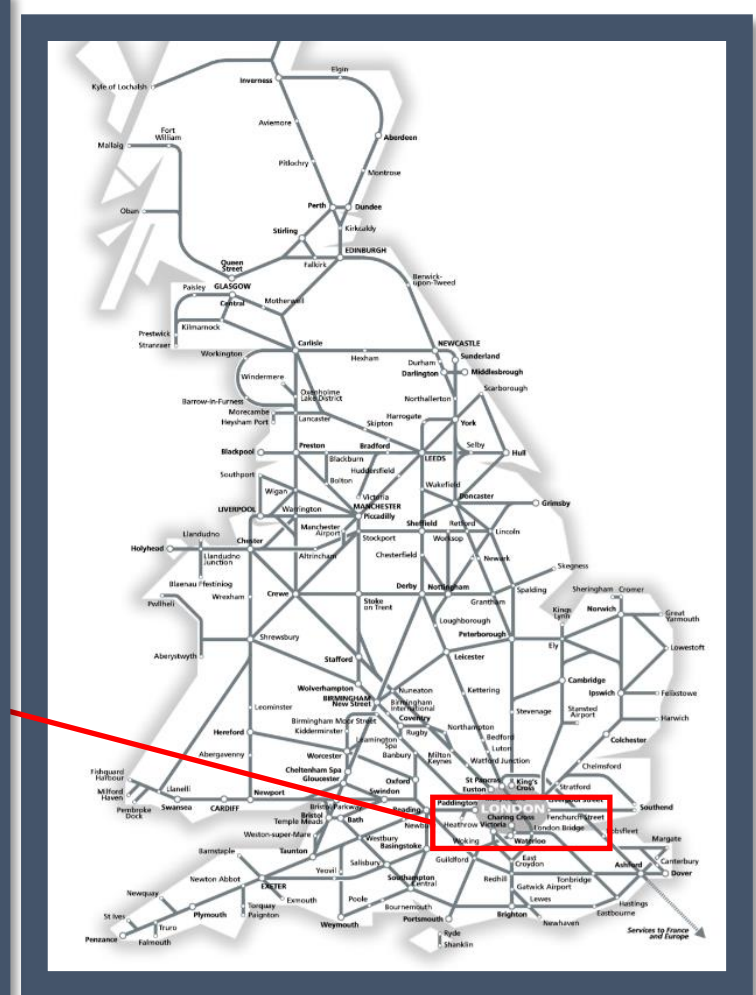

A fault with the signalling system between Clapham Junction and London Waterloo TOC affected: South Western Railway

Key:

	Disruption
---	------------