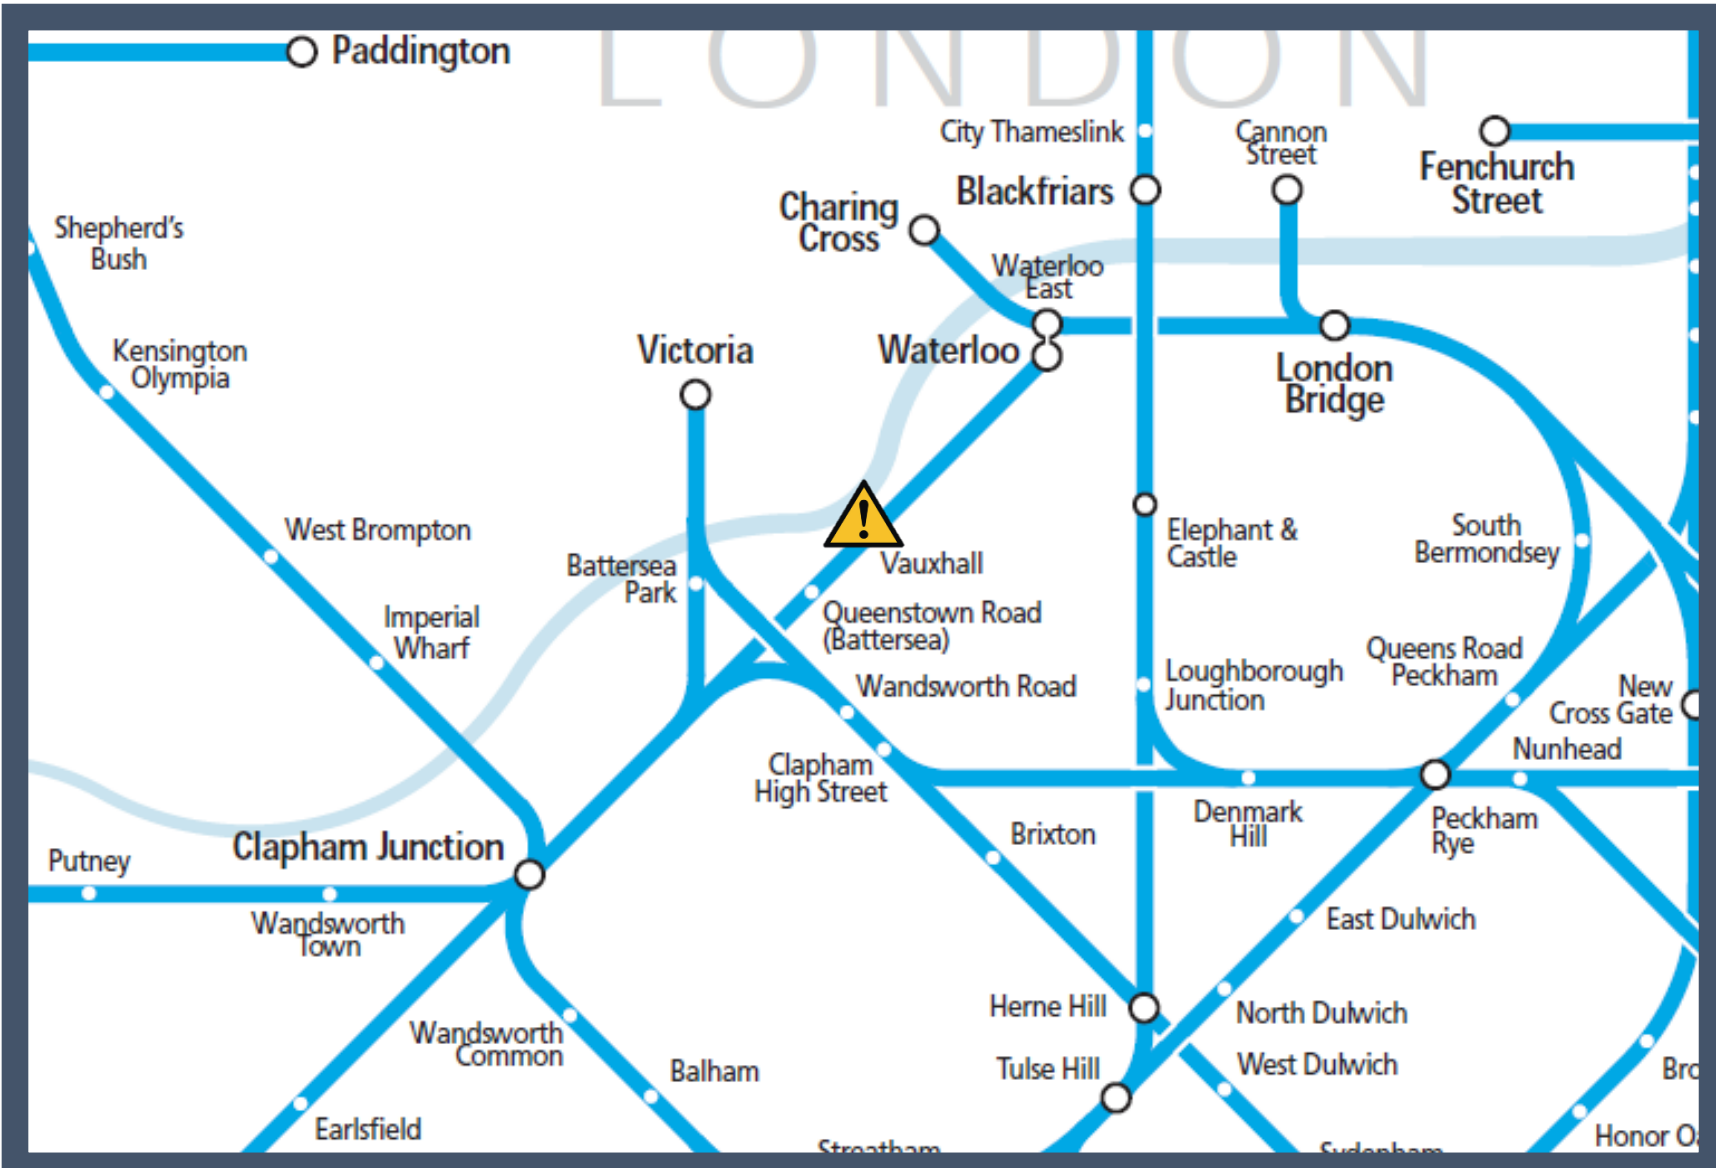

A fault with the signalling system between Clapham Junction and London Waterloo TOC affected: South Western Railway

Key:

	Disruption
---	------------