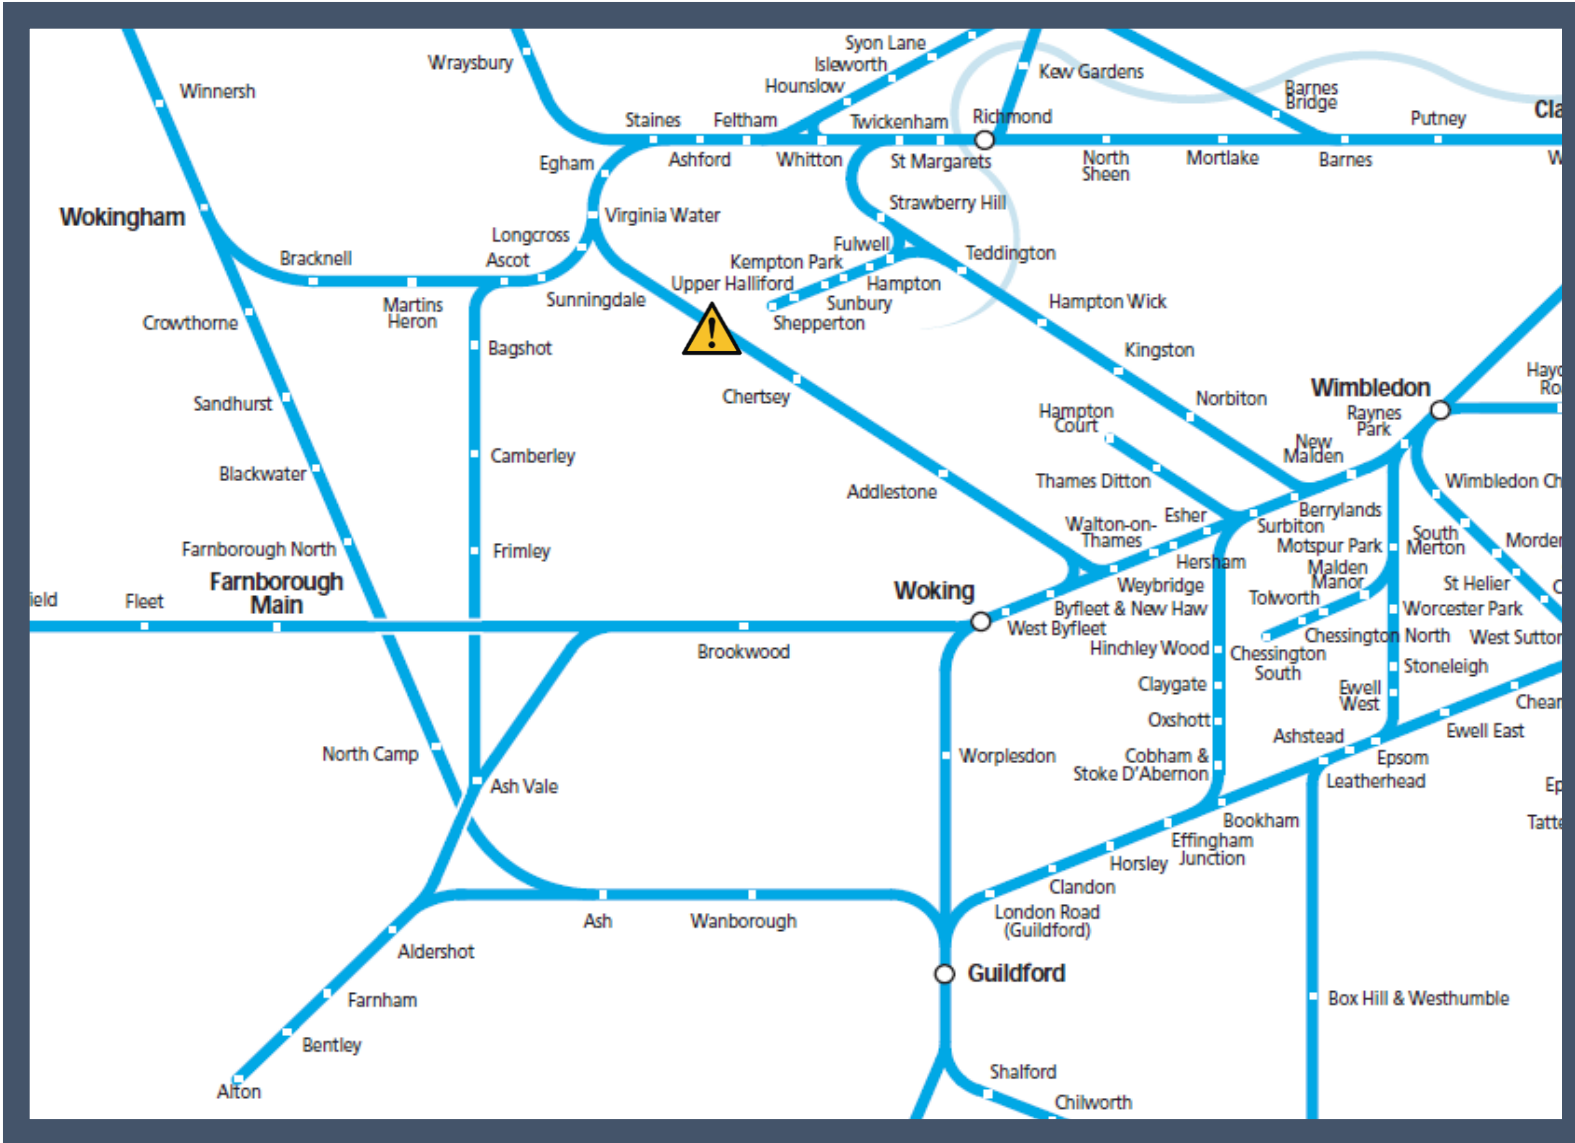

A points failure between Chertsey and Virginia Water TOC affected: South Western Railway

Key:

	Disruption
---	------------