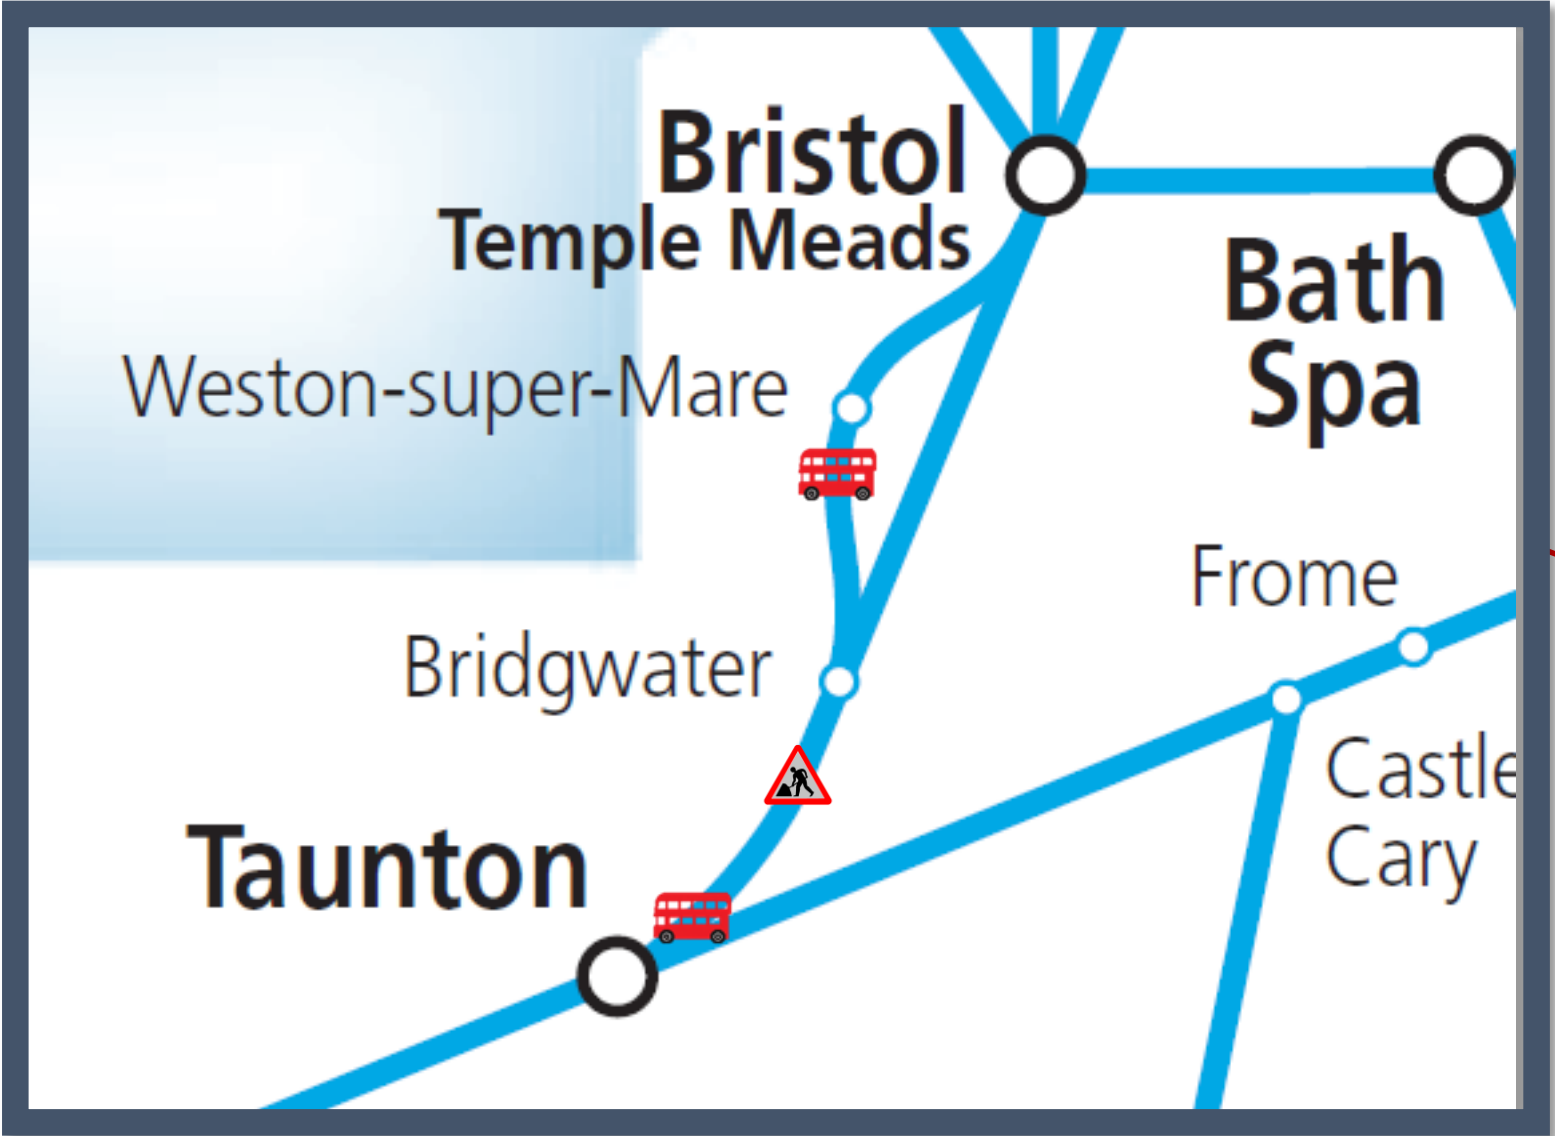

Buses replace trains between Western-super-Mere and Taunton
TOC affected: Great Western Railway

Key:	
	Engineering Works
	Bus Replacement Services