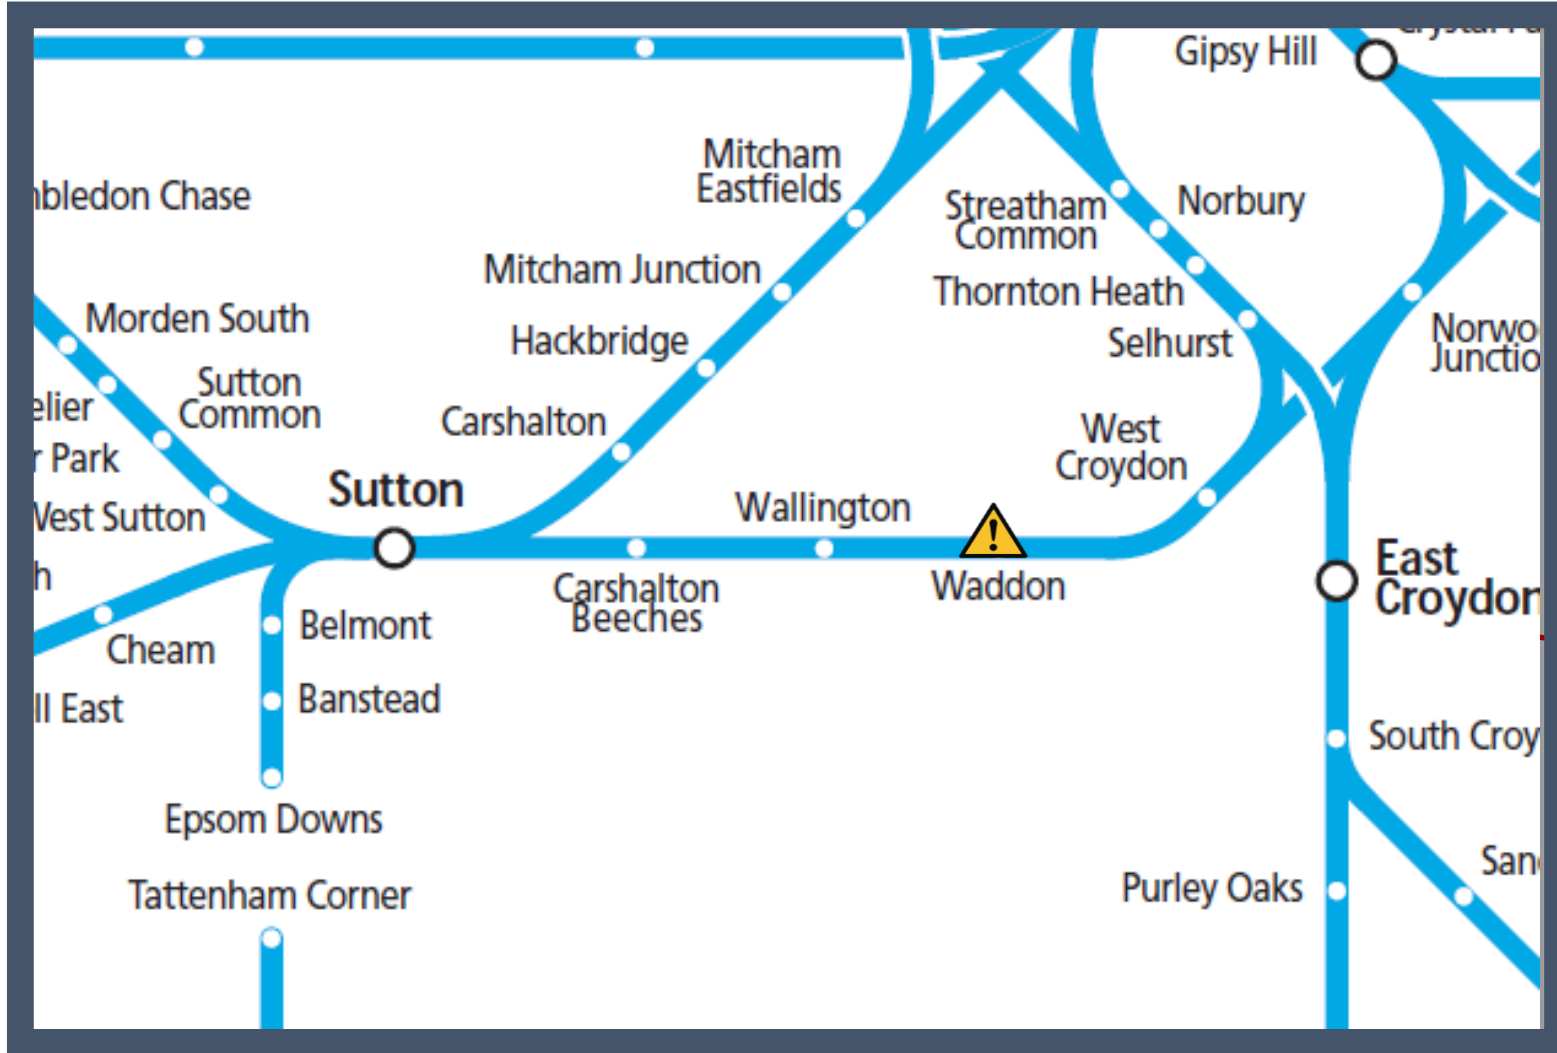

Animals on the railway at Waddon

TOC affected: Southern

Key:

Disruption