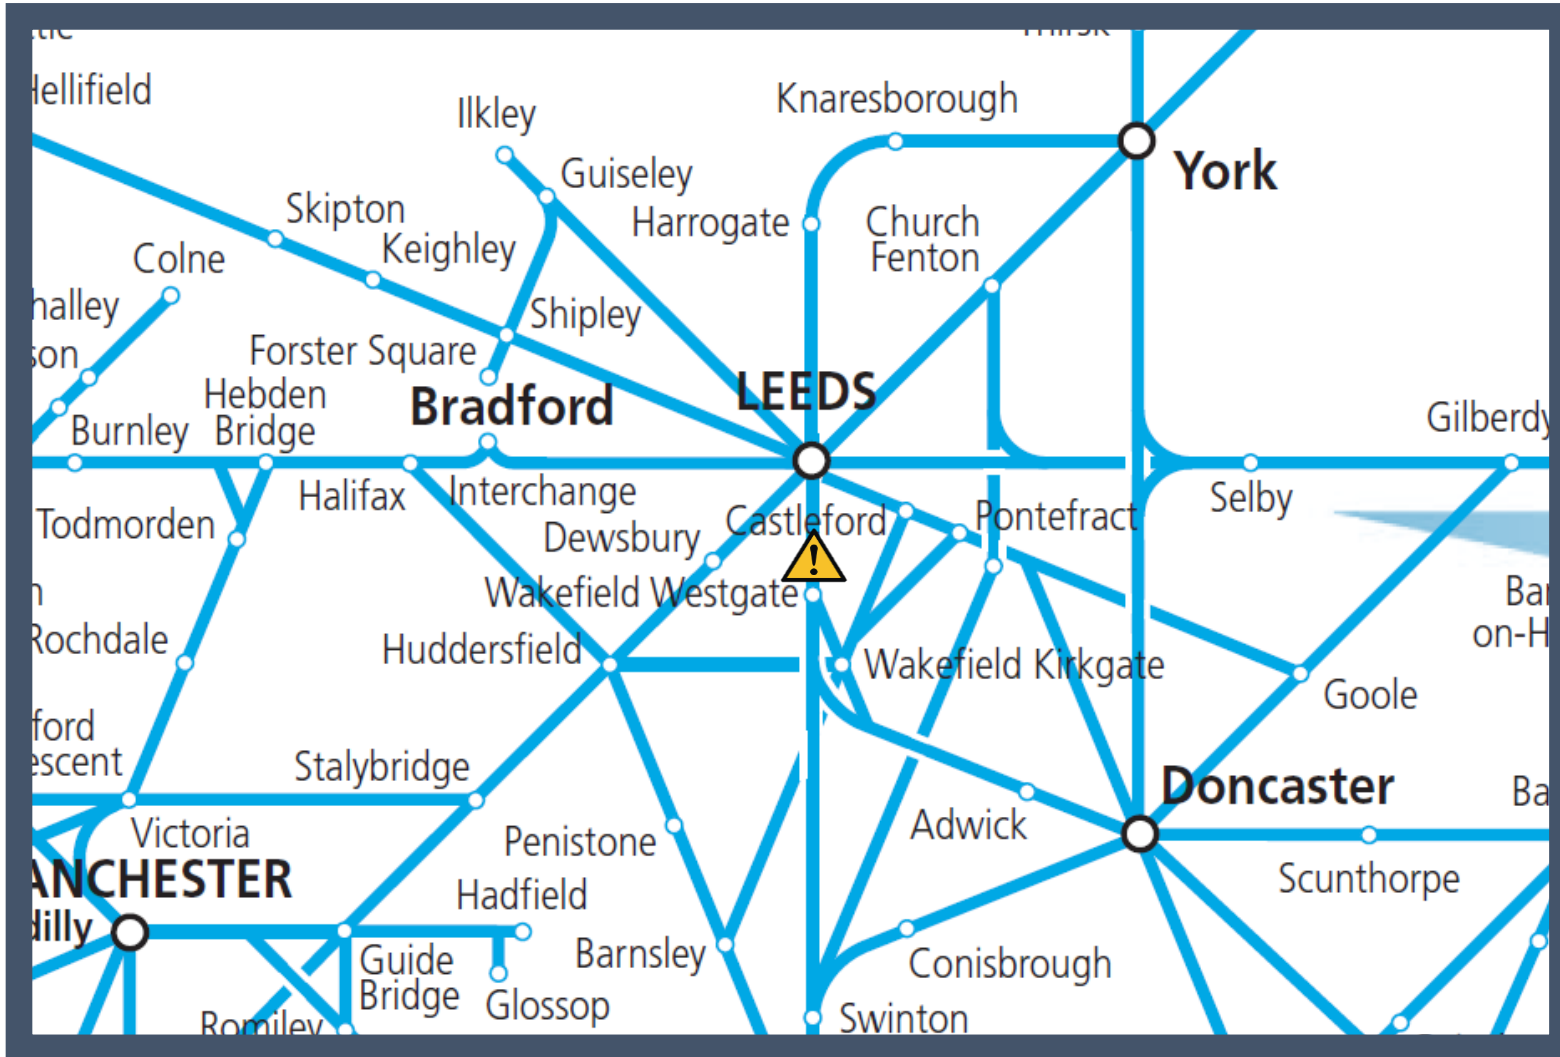

A derailed train between Wakefield Westgate and Leeds

TOCs affected: CrossCountry, LNER, Northern

Key:

Disruption