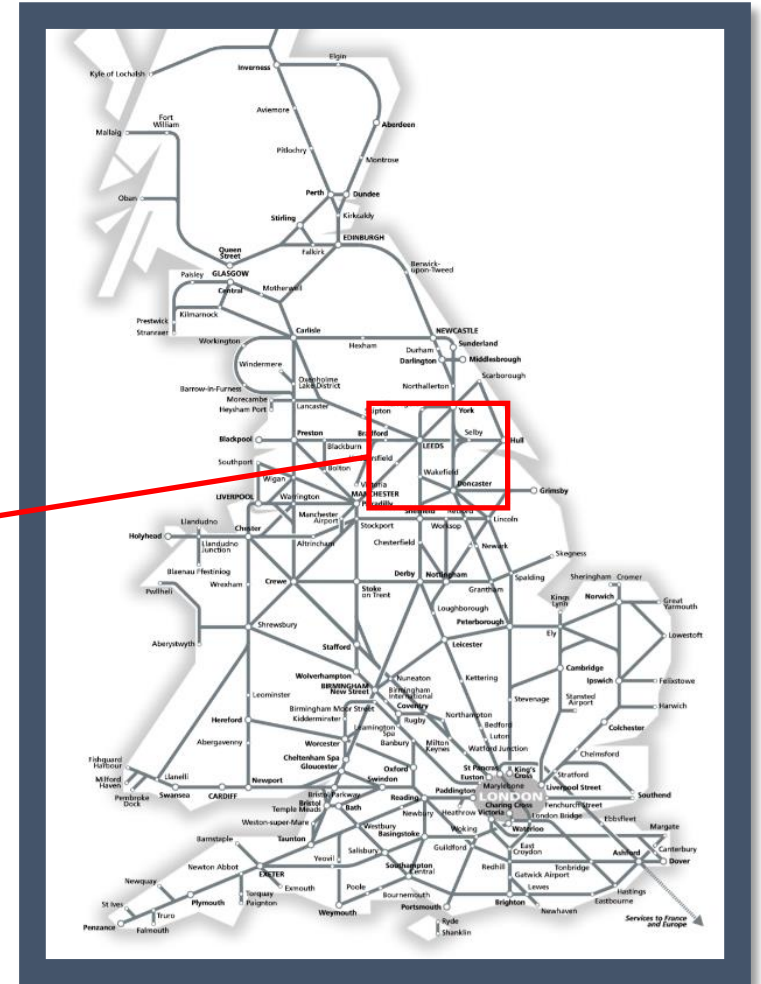

A derailed train between Wakefield Westgate and Leeds

TOCs affected: CrossCountry, LNER, Northern

Key:

Disruption