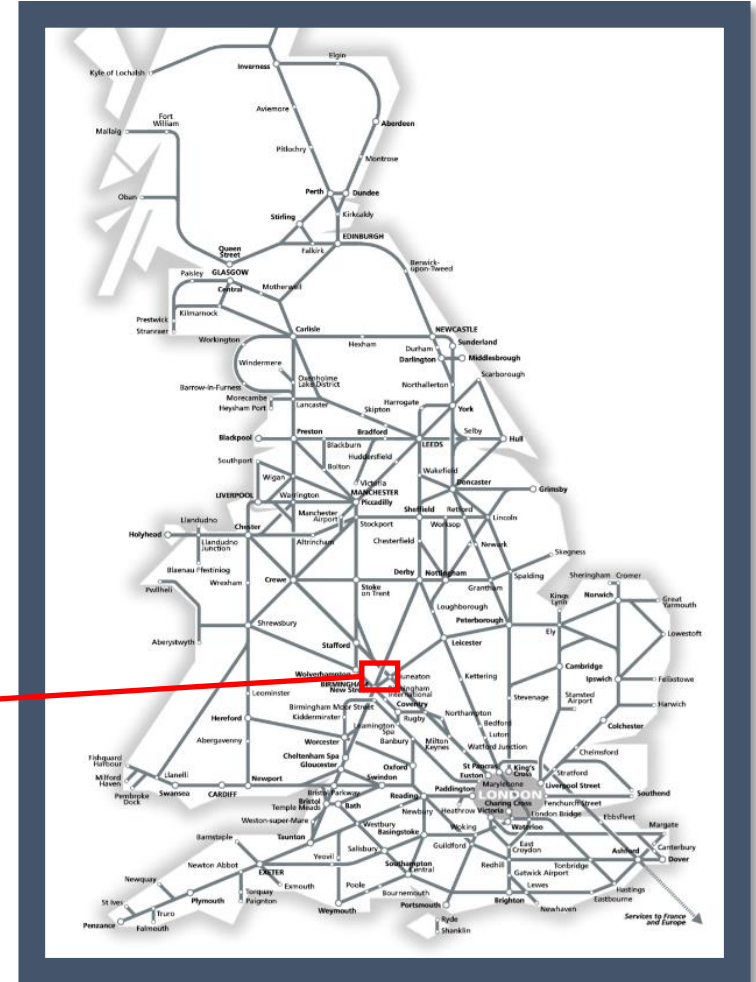

# A broken down train at Bescot Stadium

TOCs affected: London Northwestern Railway and West Midlands Railway

Key:

	Disruption
--	------------