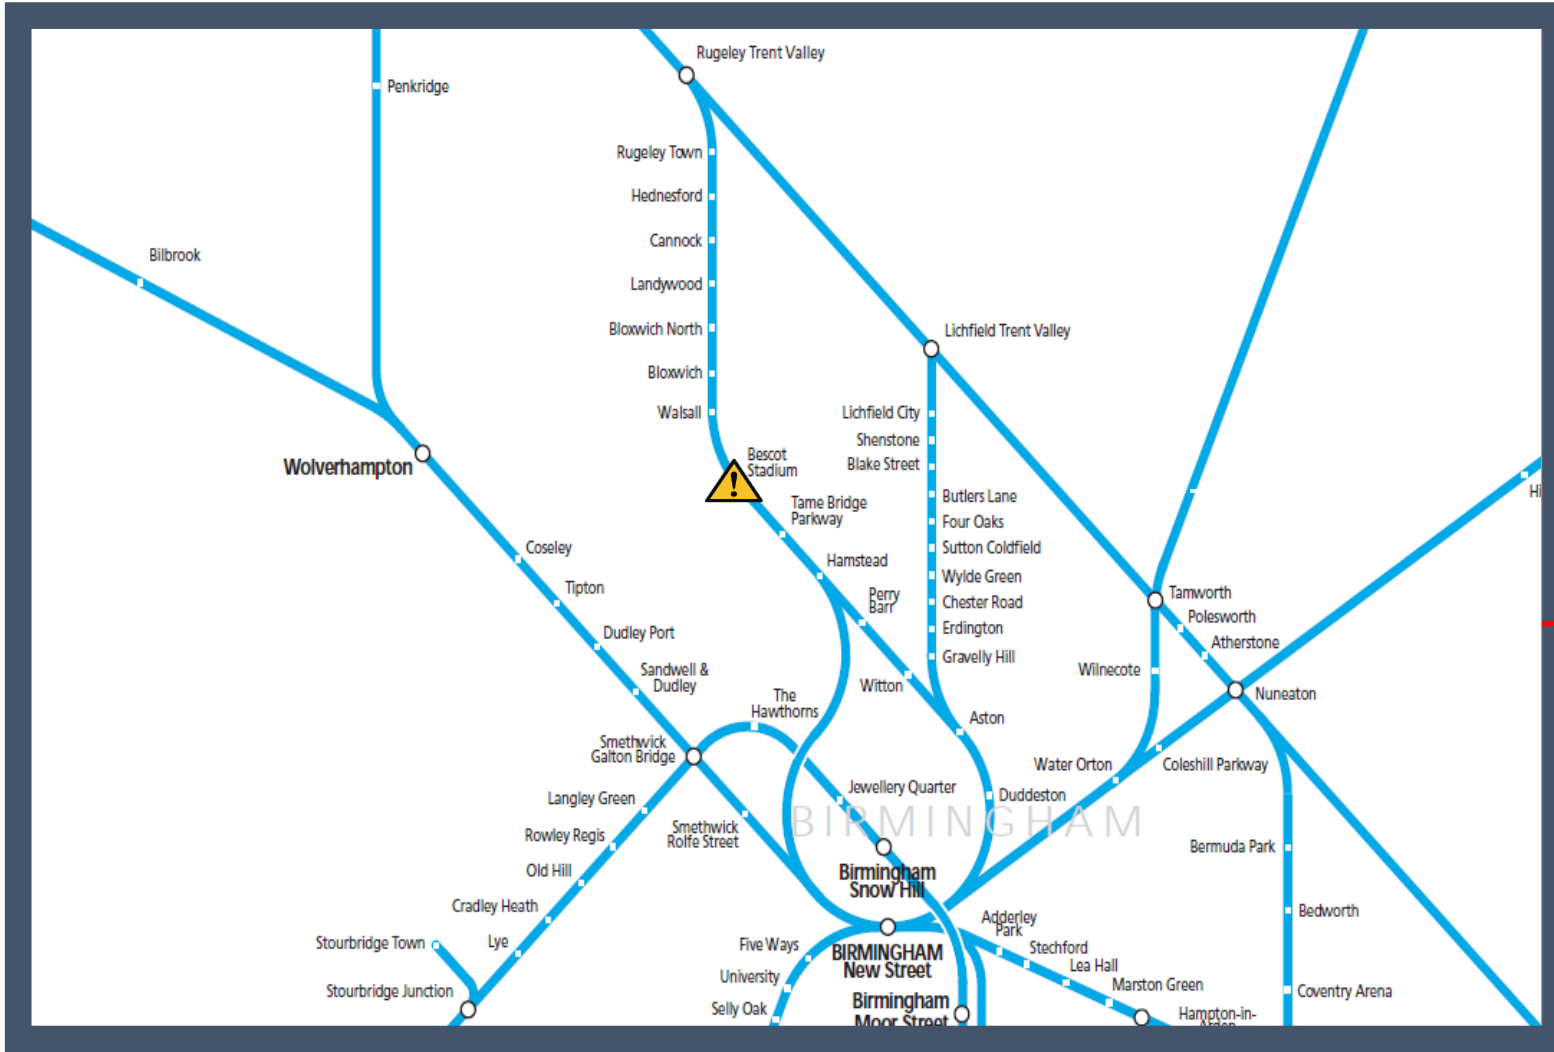

# A broken down train at Bescot Stadium

TOCs affected: London Northwestern Railway and West Midlands Railway

Key:

	Disruption
--	------------