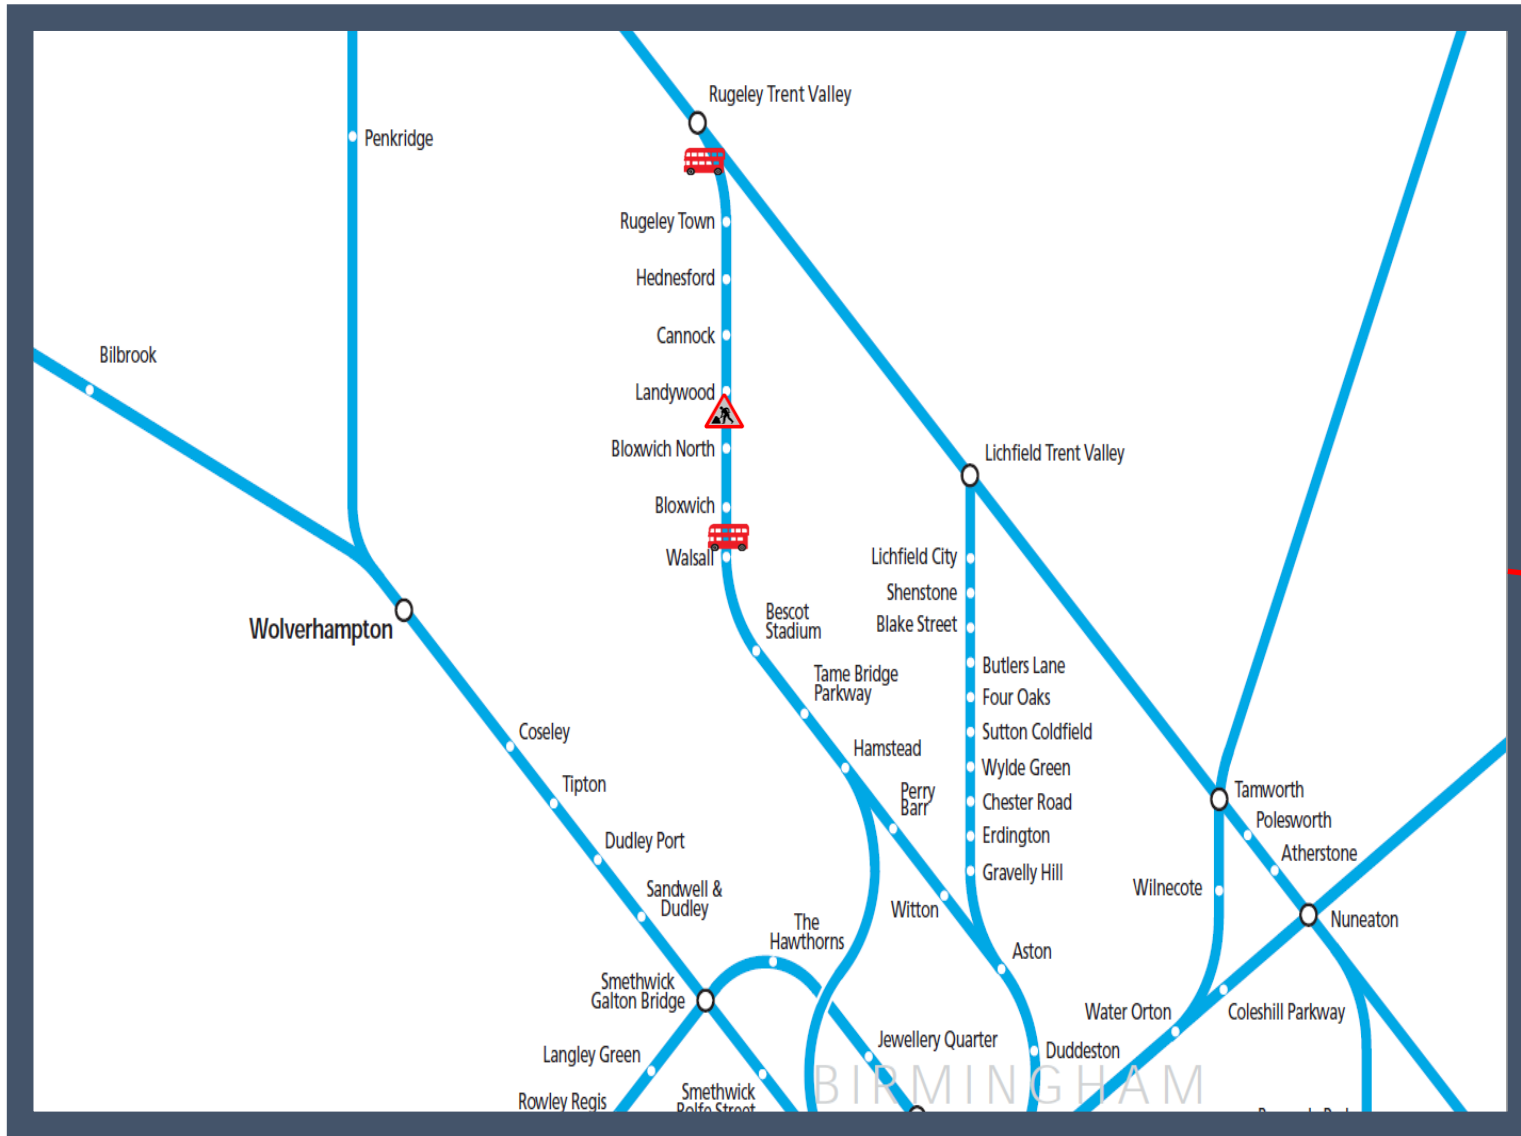

# Buses replace trains between Walsall and Rugeley Trent Valley

## TOC affected West Midlands Railway