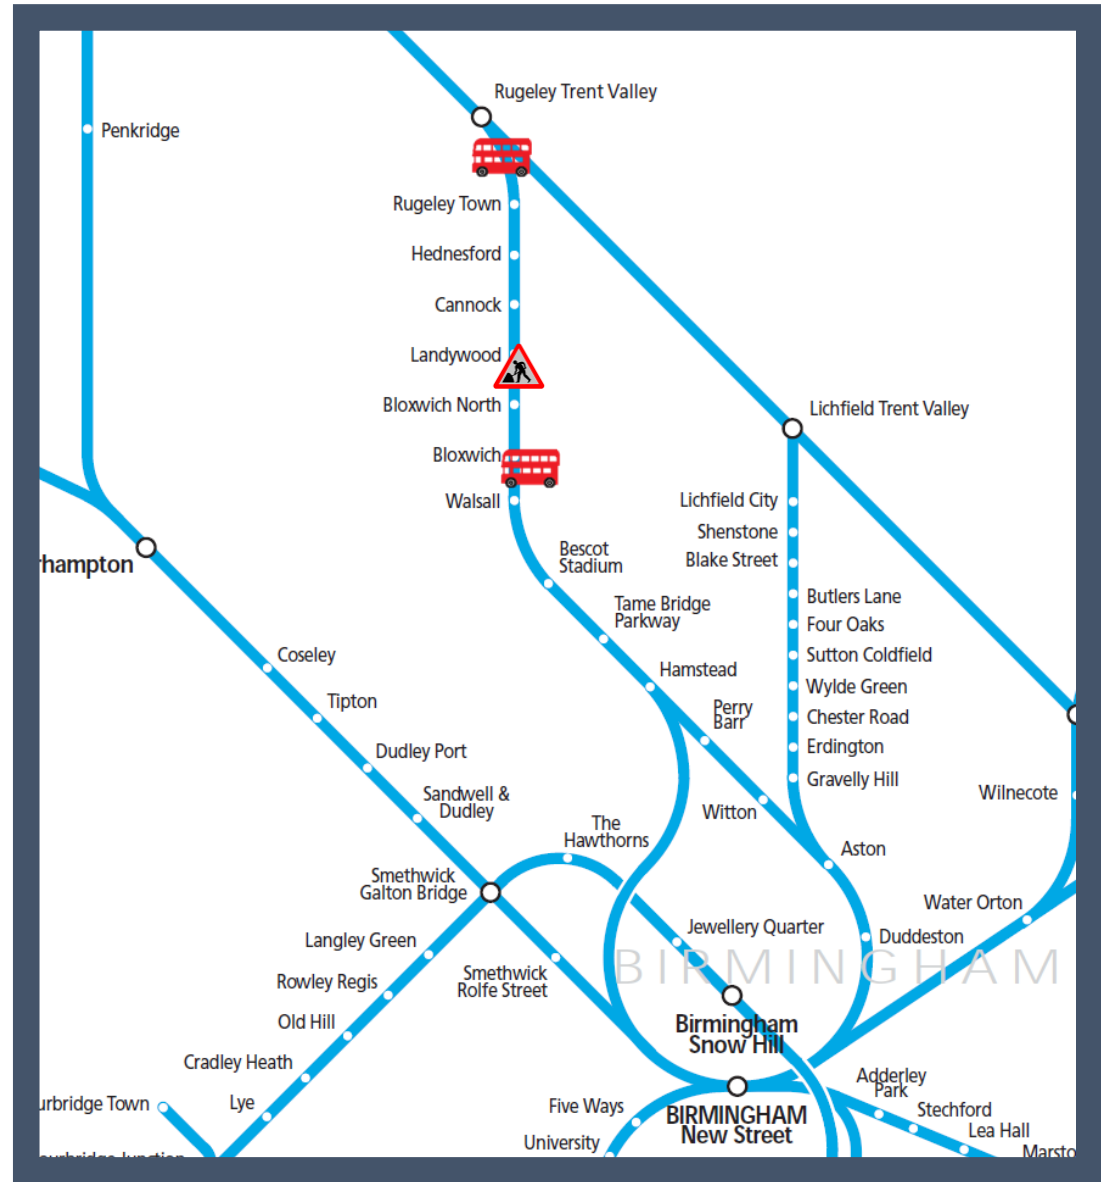

Buses replace trains between Walsall and Rugeley Trent Valley

TOC affected: West Midlands Railway

Key:

	Engineering Works
	Bus Replacement Services