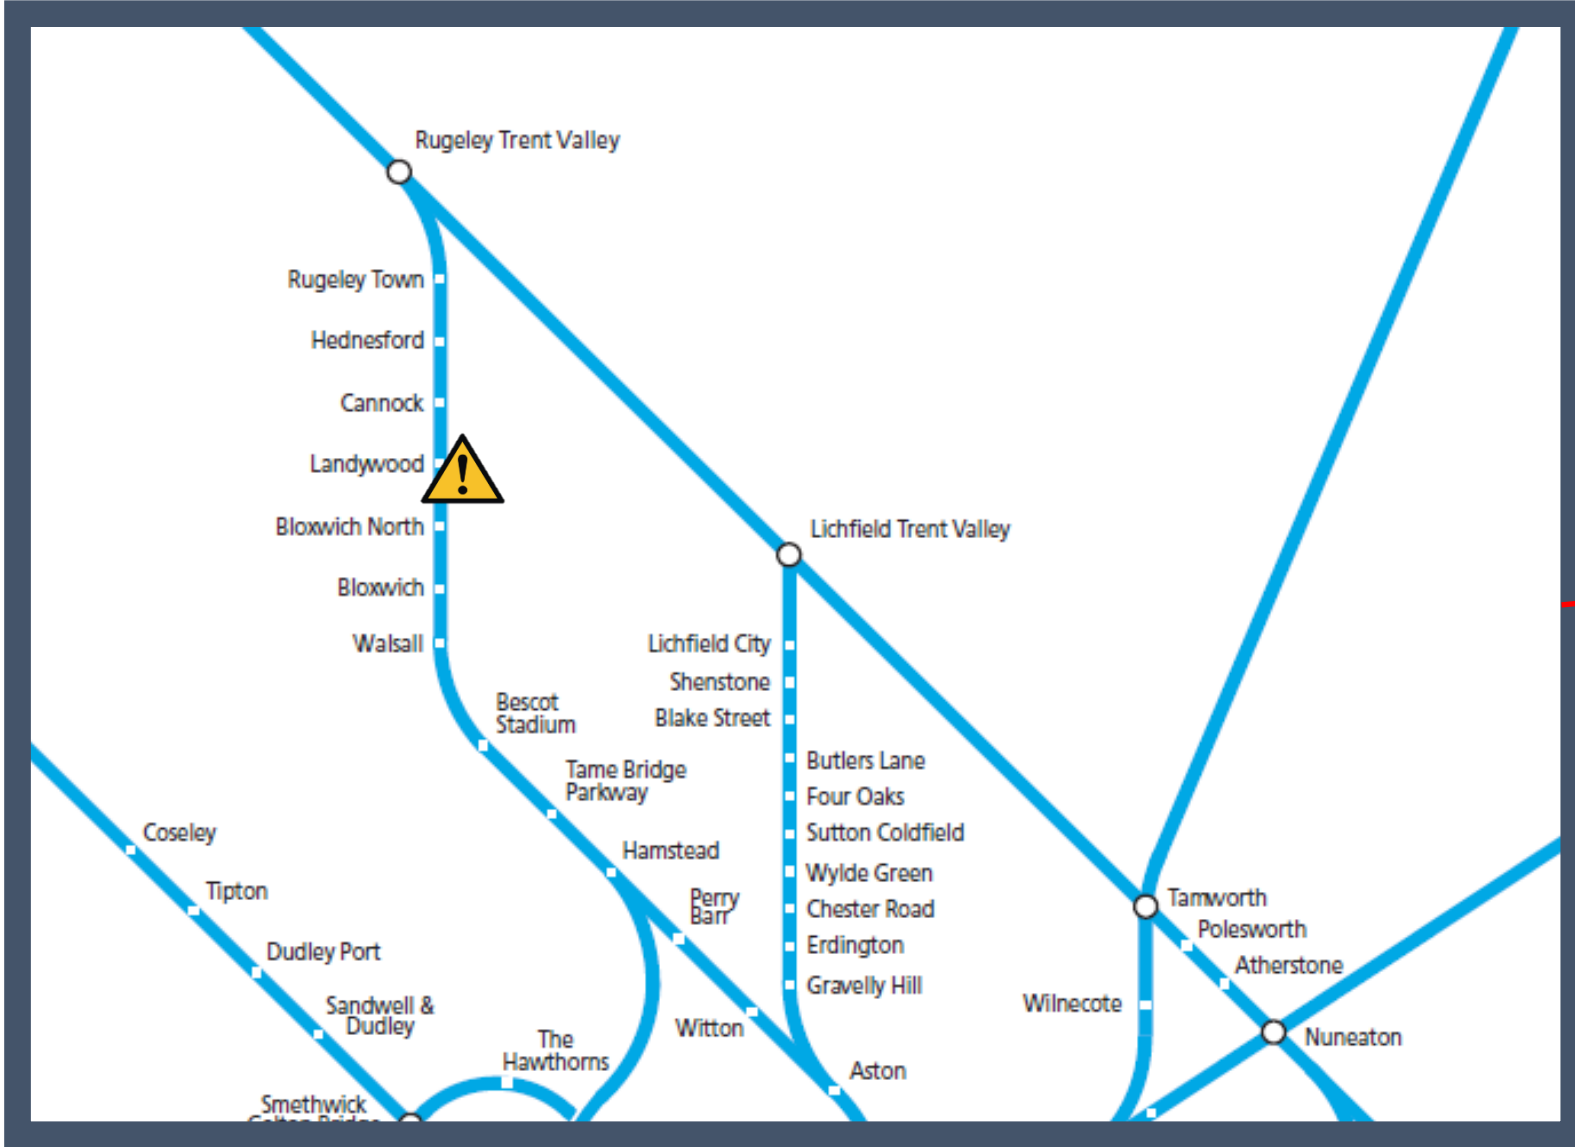

A broken down train between Walsall and Rugeley Trent Valley

TOCs affected: London Northwestern Railway, West Midlands Railway

Key:

Disruption