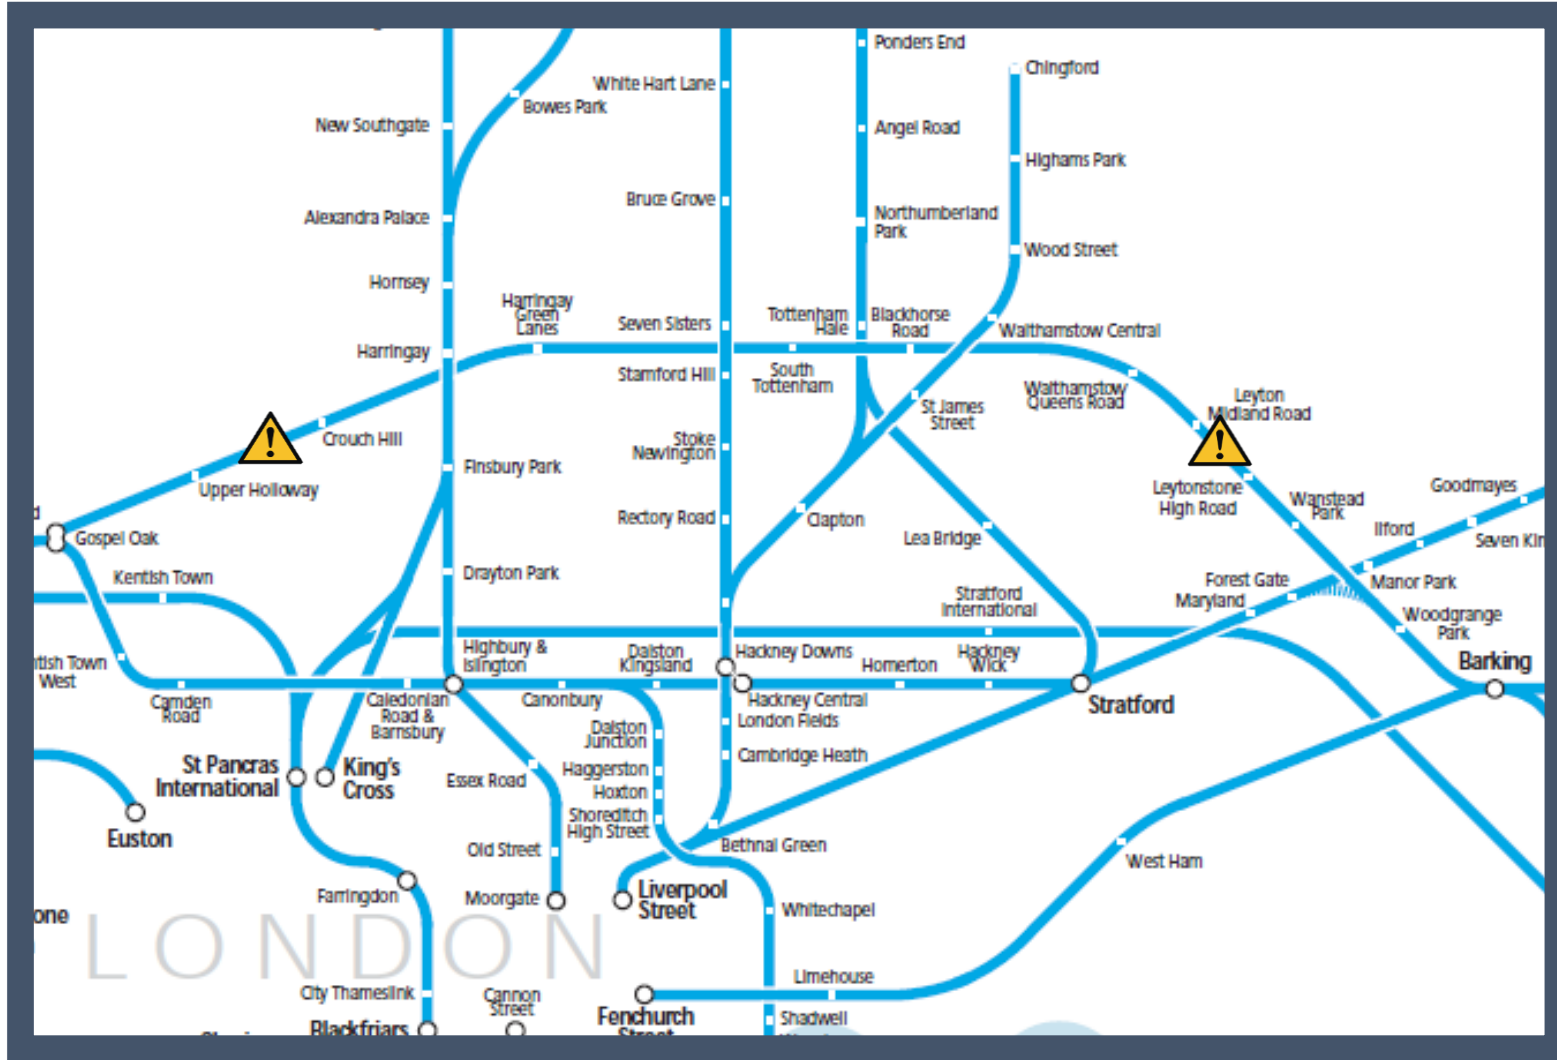

# Overhead electric wire problems between Gospel Oak and Barking

TOC affected: London Overground

Key:

Disruption