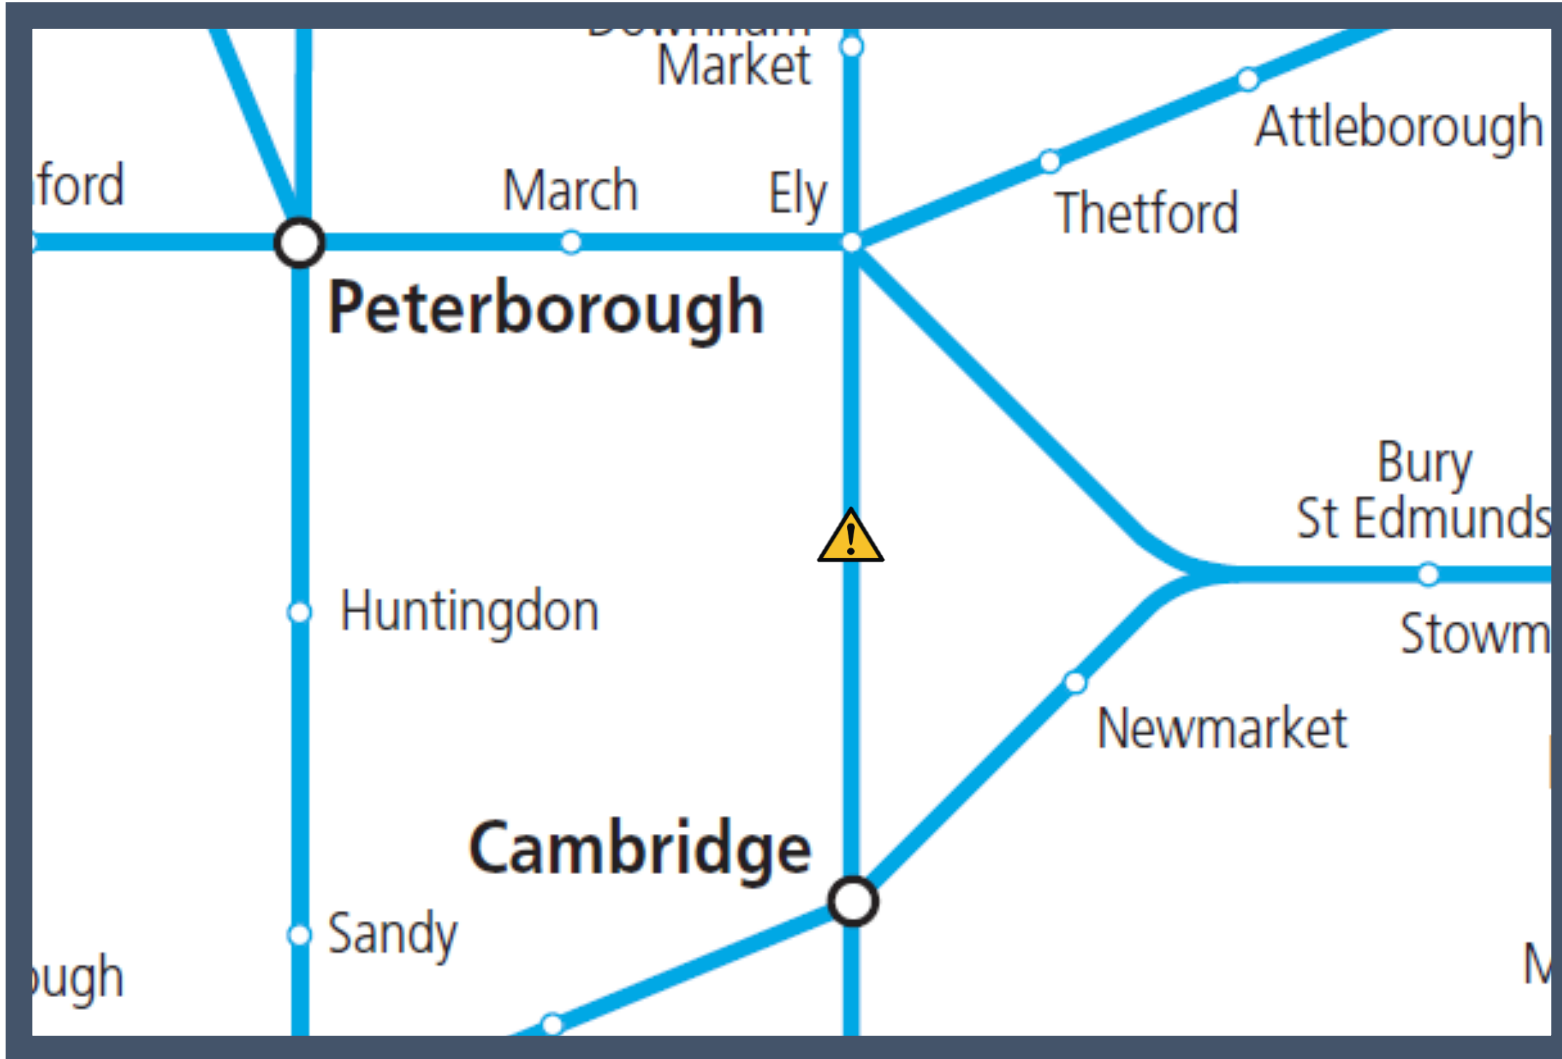

A speed restriction between Ely and Cambridge

TOC affected: Great Northern

Key:

Disruption