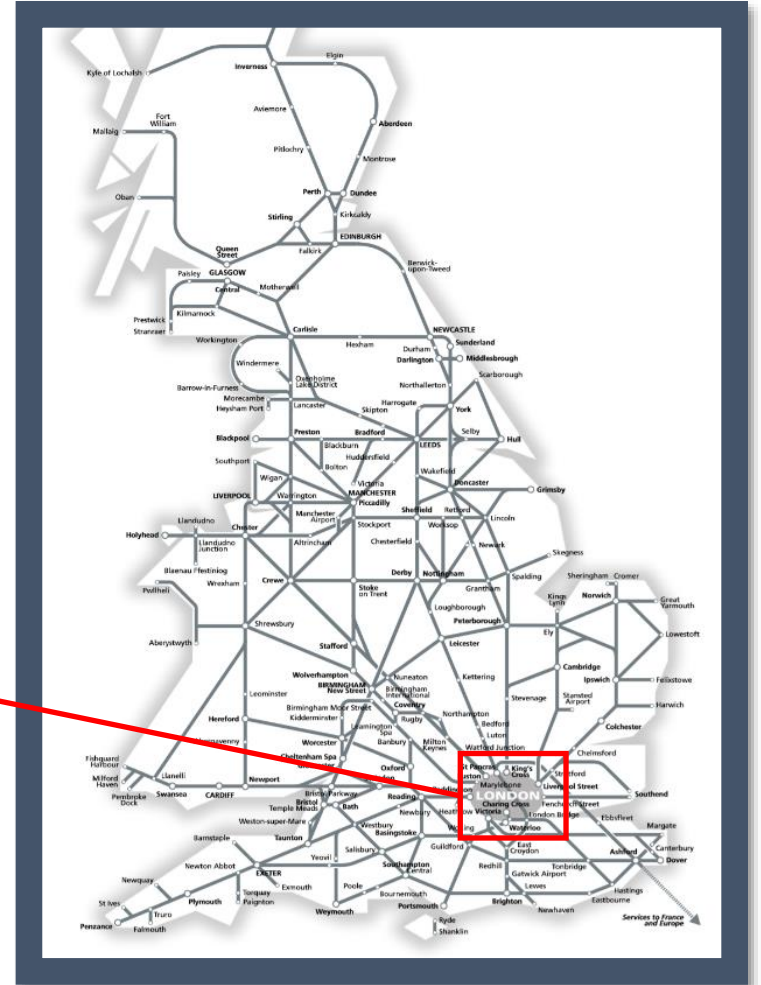

# A power cut at London Waterloo East TOC affected: Southeastern

Key:

	Disruption
---	------------