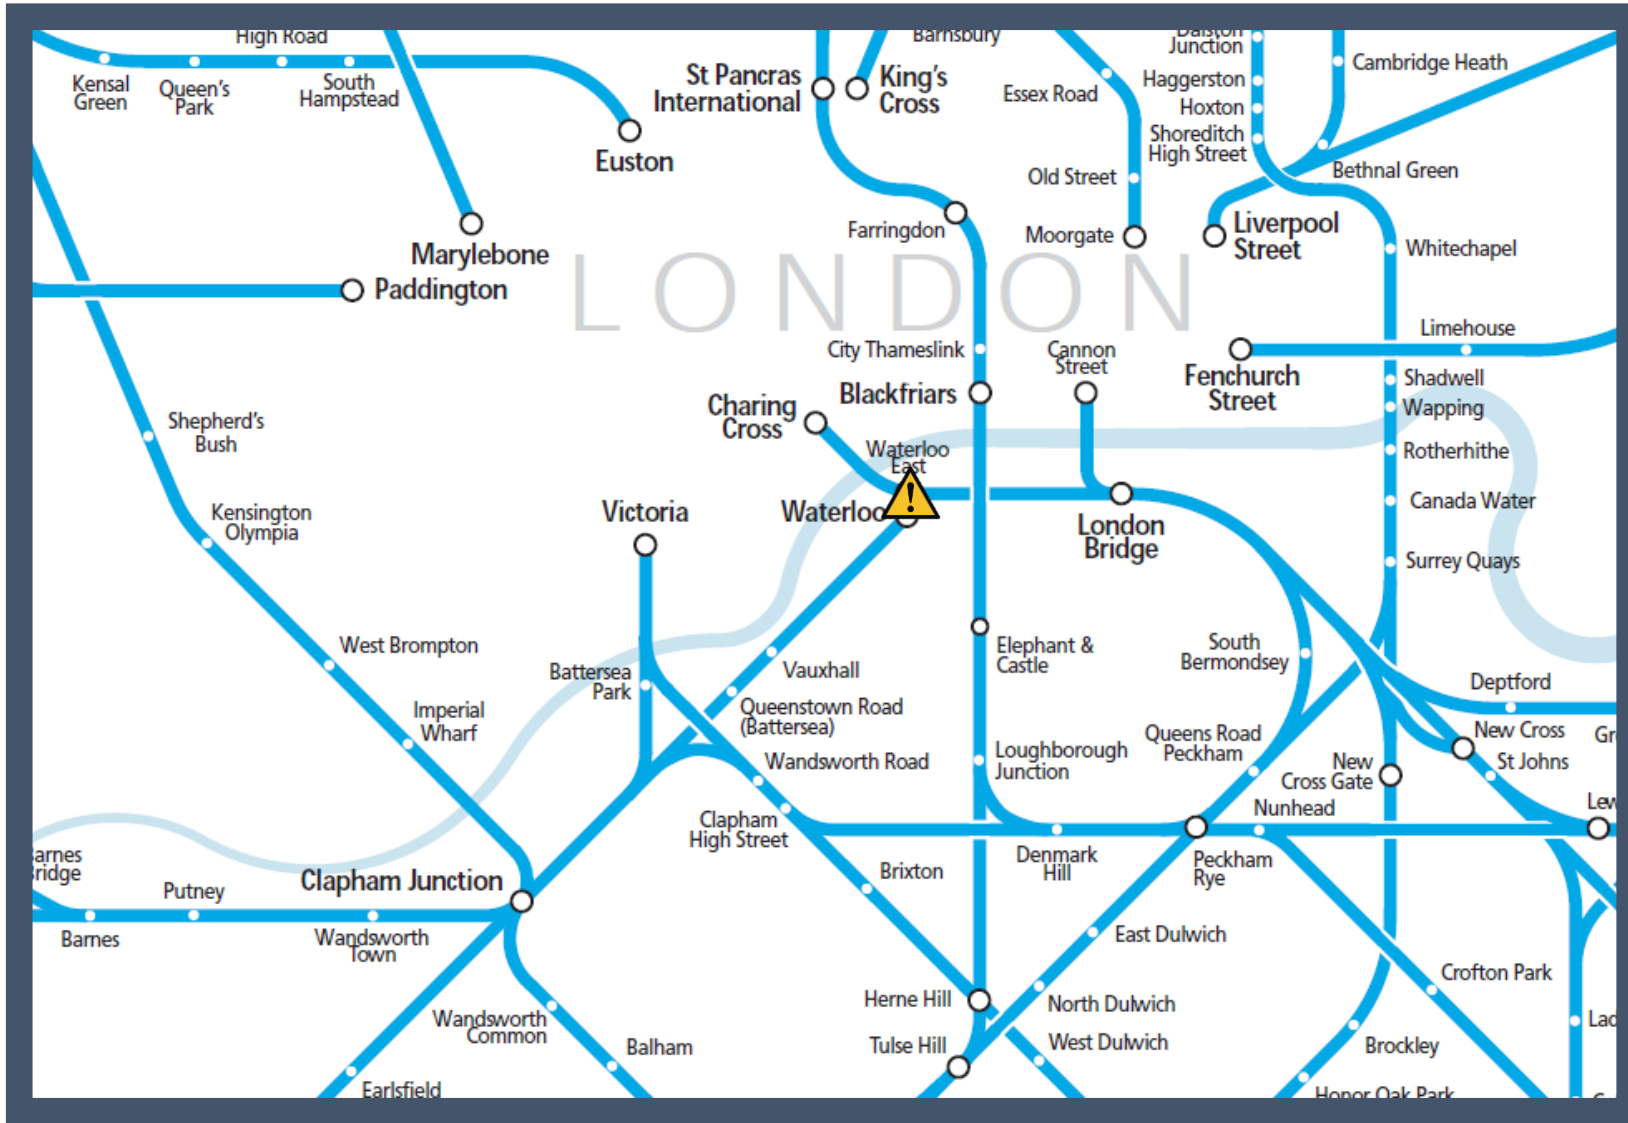

# A power cut at London Waterloo East TOC affected: Southeastern

Key:

	Disruption
---	------------