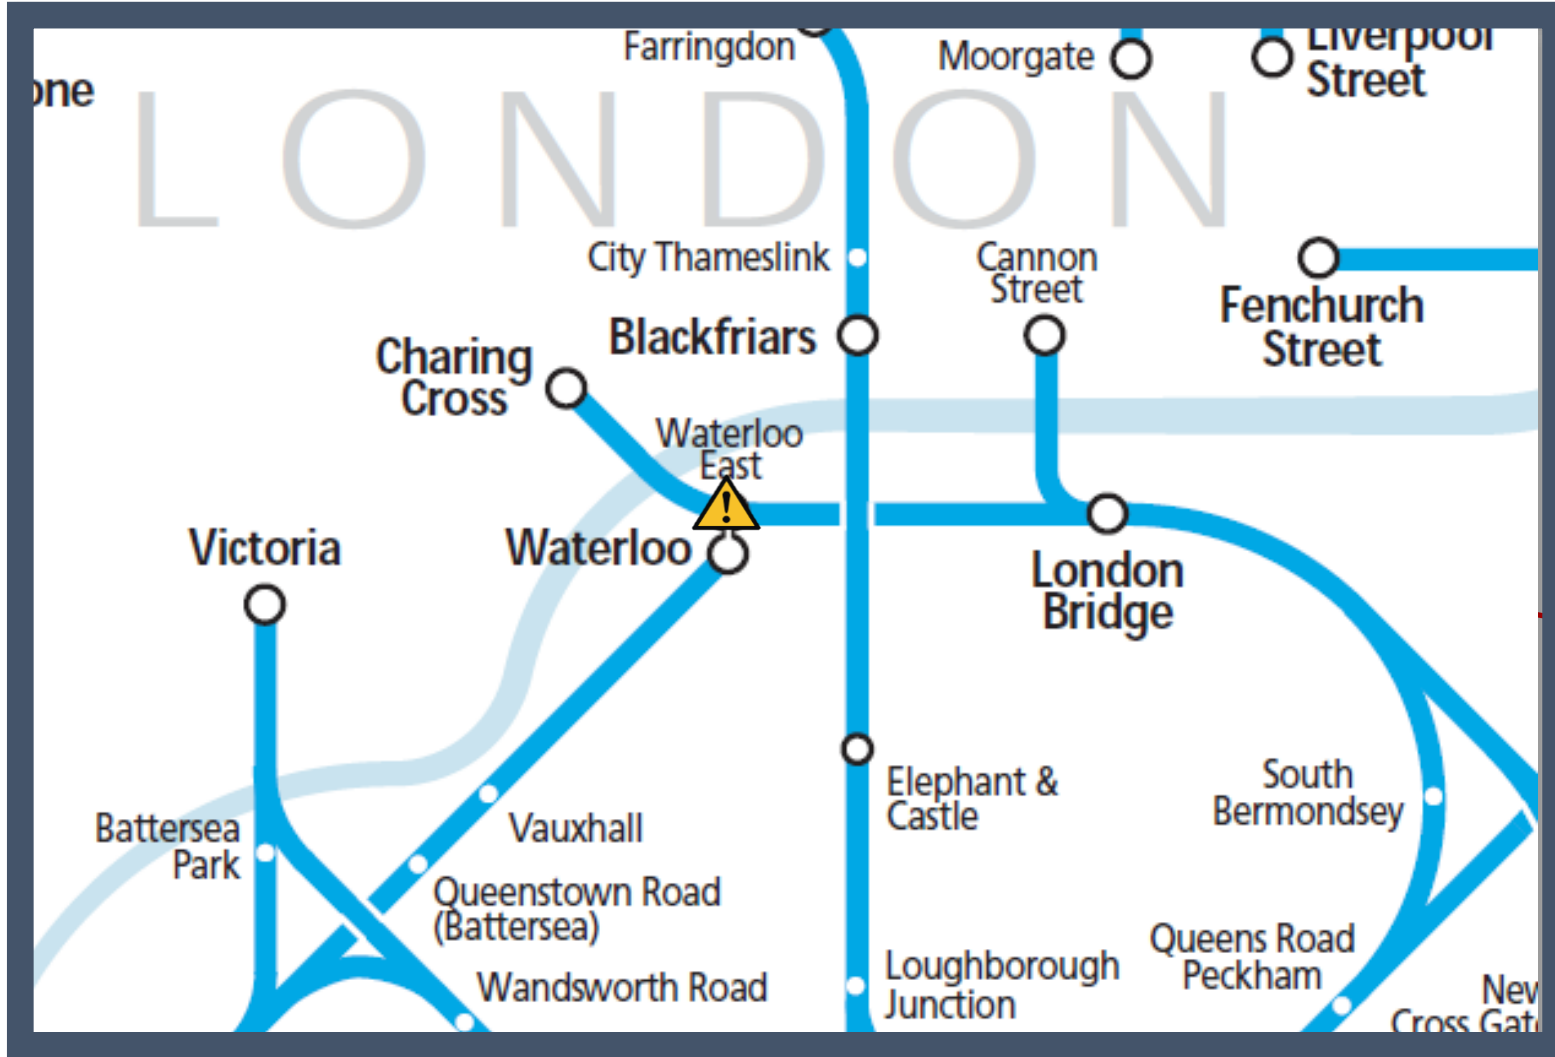

A safety inspection of the track at Waterloo East TOC affected: Southeastern

Key:

Disruption