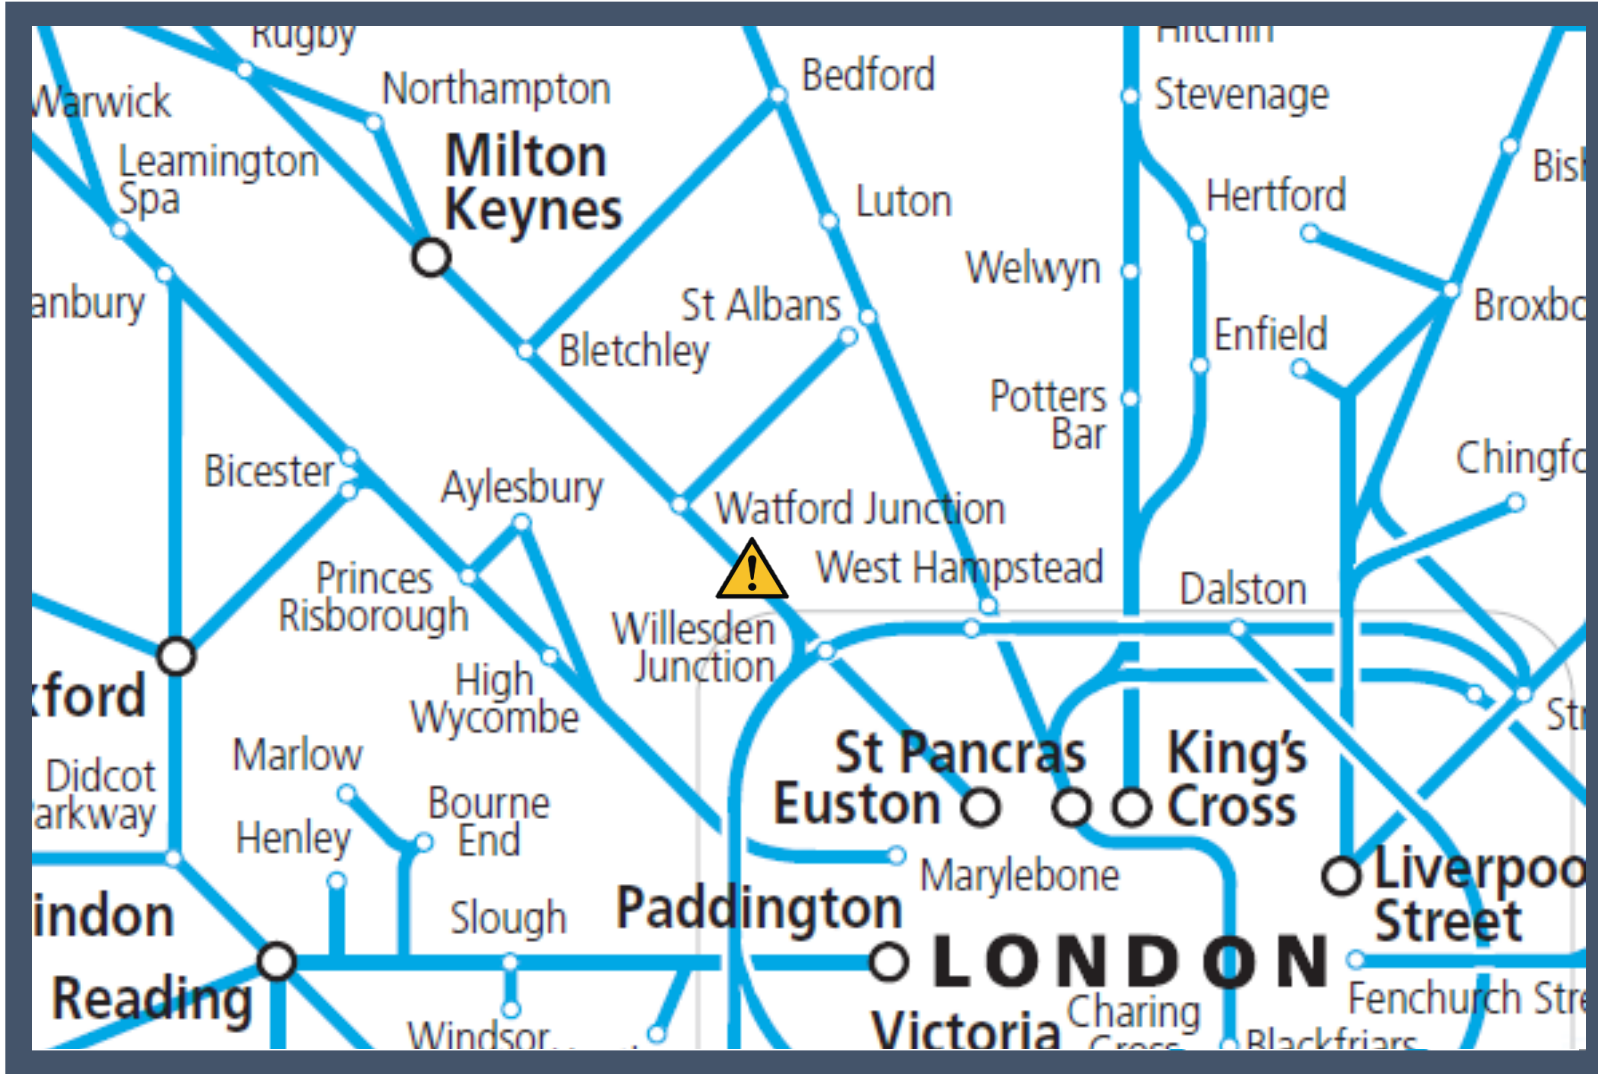

# Signalling problems between Wembley Central and Carpenders Park

TOC affected: London Overground

Key:

Disruption