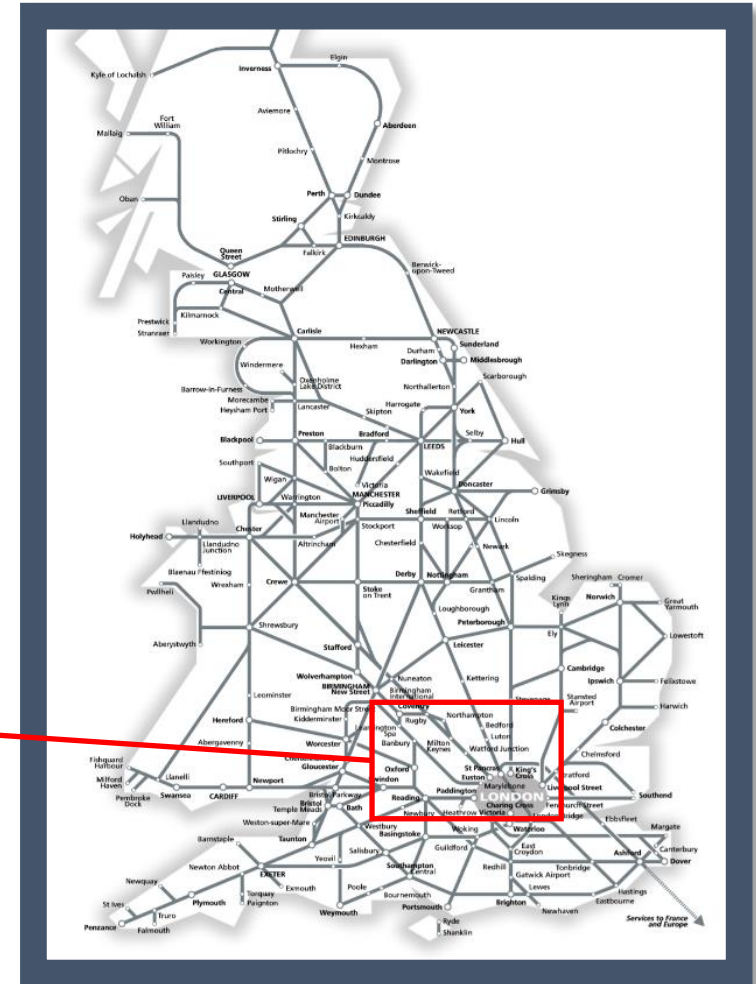

# The emergency services dealing with an incident between Wembley Central and Watford Junction

TOCs affected: Avanti West Coast; London Northwestern Railway; London Overground; Southern

Key:

Disruption