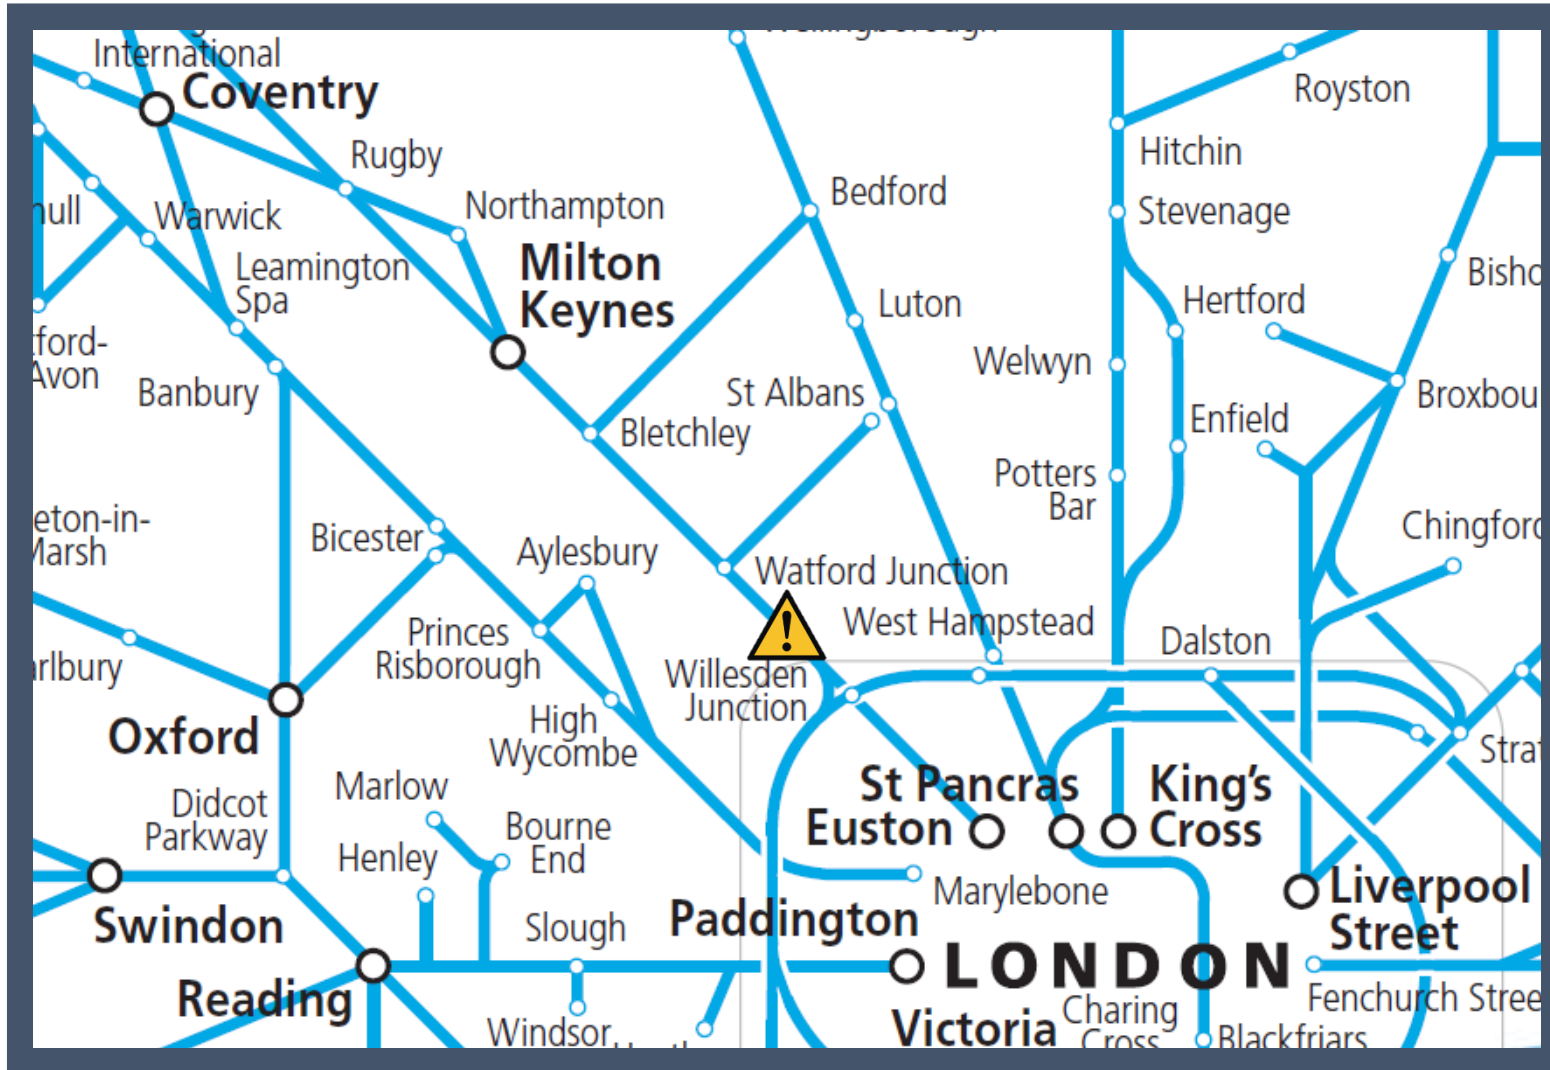

# The emergency services dealing with an incident between Wembley Central and Watford Junction

TOCs affected: Avanti West Coast; London Northwestern Railway; London Overground; Southern

Key:

Disruption