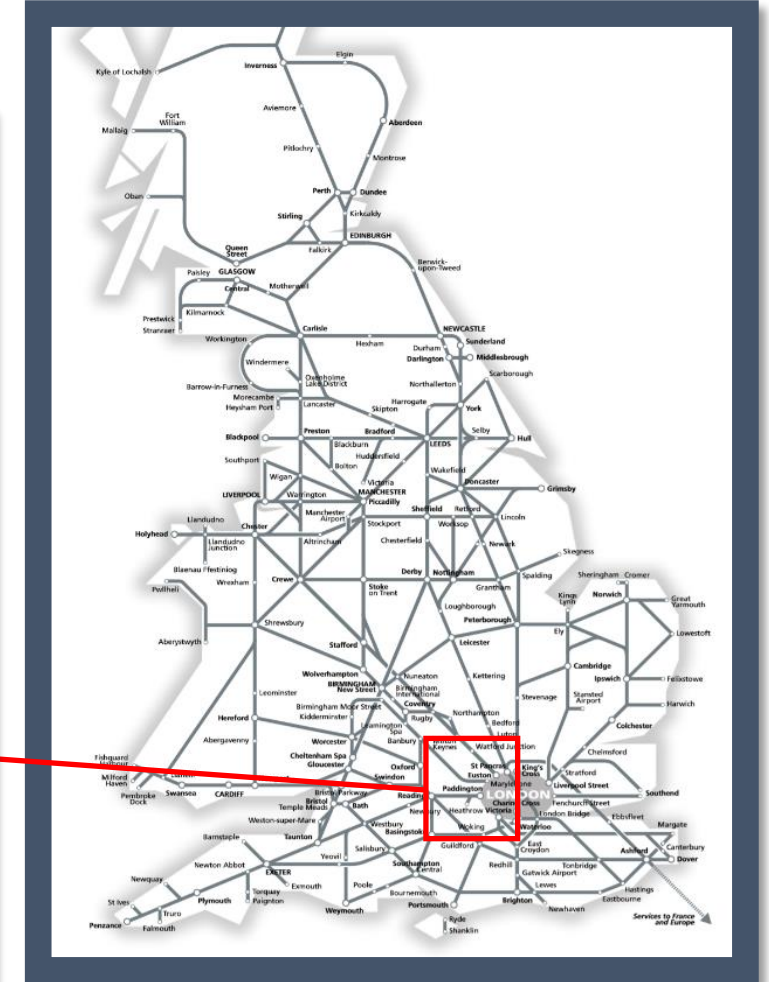

Due to a number of incidents today between Clapham Junction and Milton Keynes Central Keynes Central TOC affected: Southern

Key:

Disruption