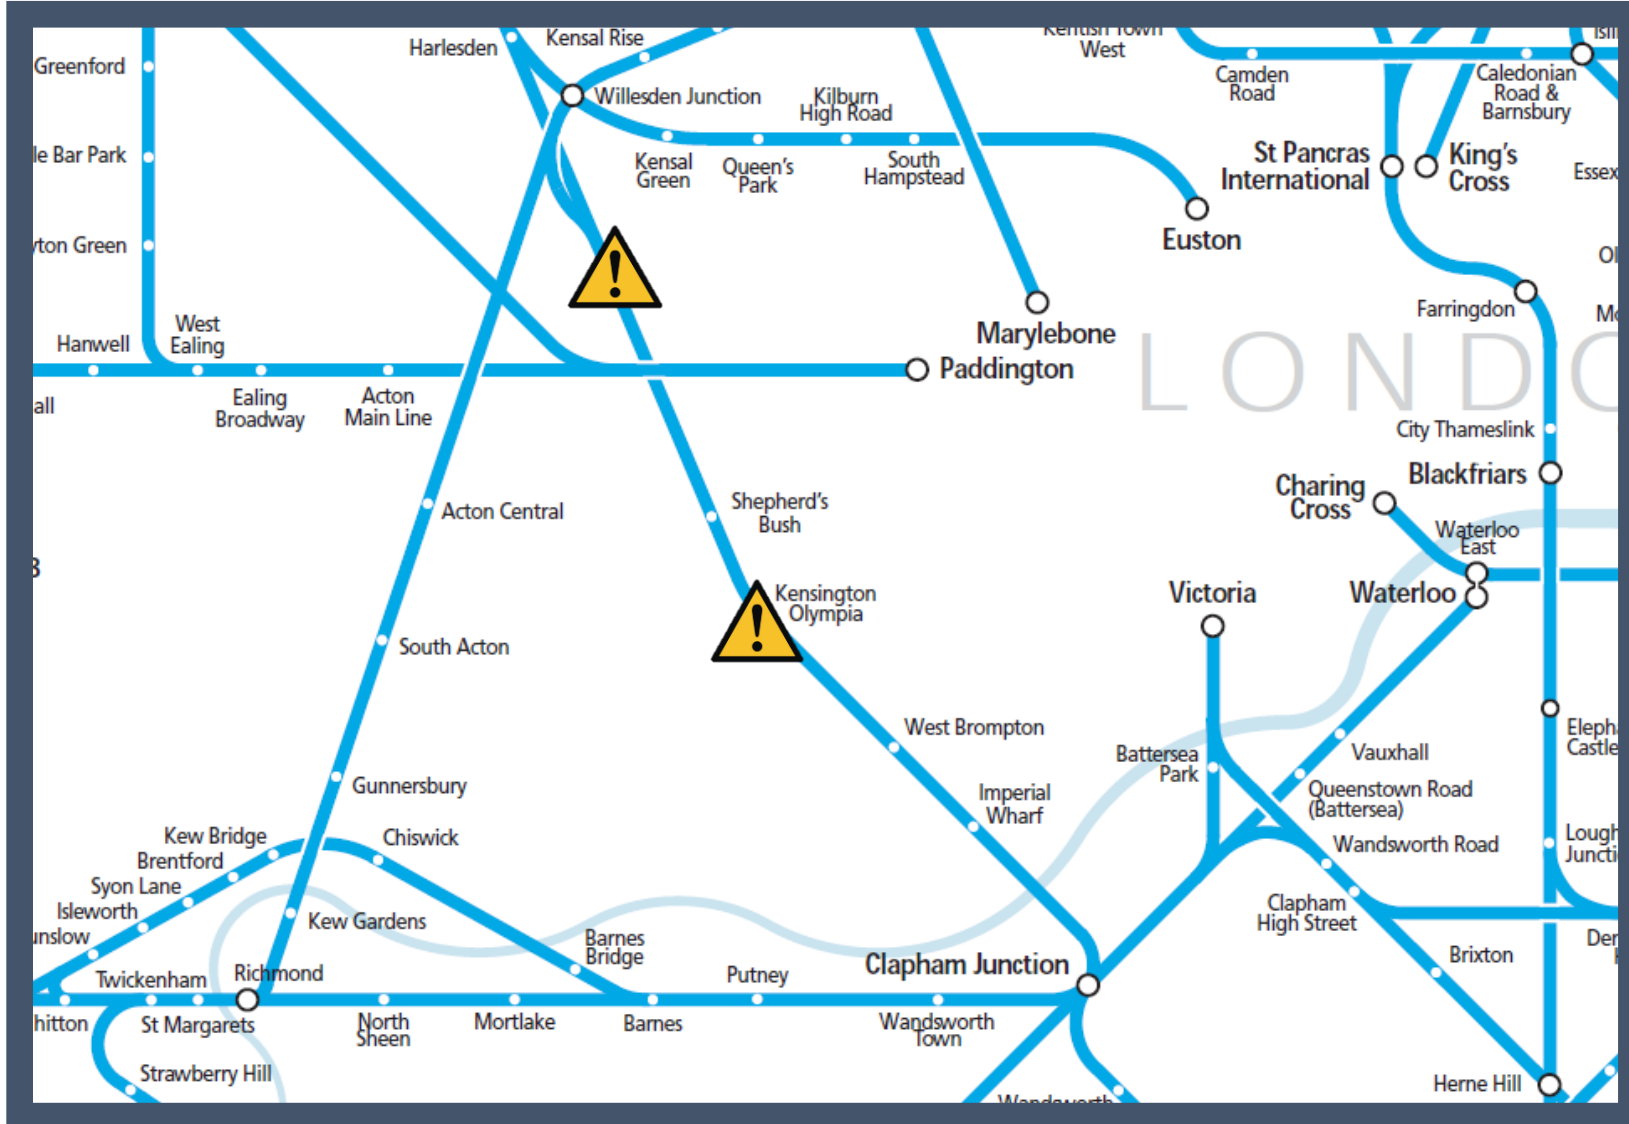

Due to a number of incidents today between Clapham Junction and Milton Keynes Central Keynes Central TOC affected: Southern

Key:

Disruption