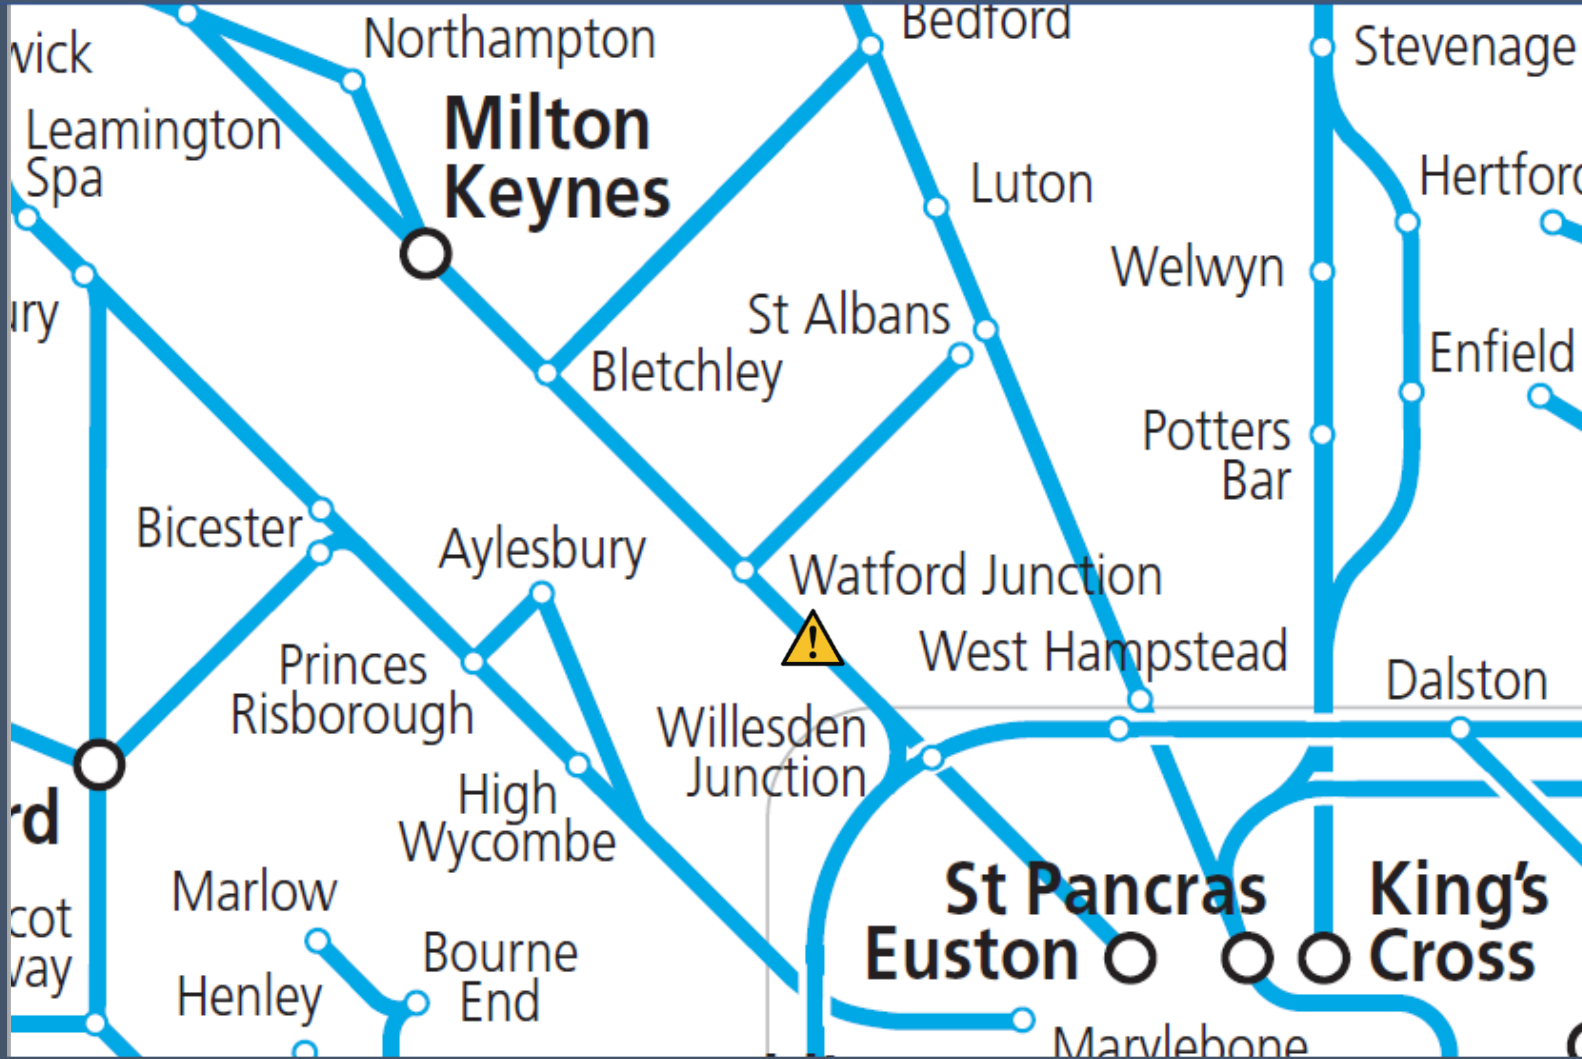

A trespass incident between London Euston and Watford Junction

TOCs affected: Avanti West Coast, London Northwestern Railway, London Overground

Key:

	Disruption
---	------------