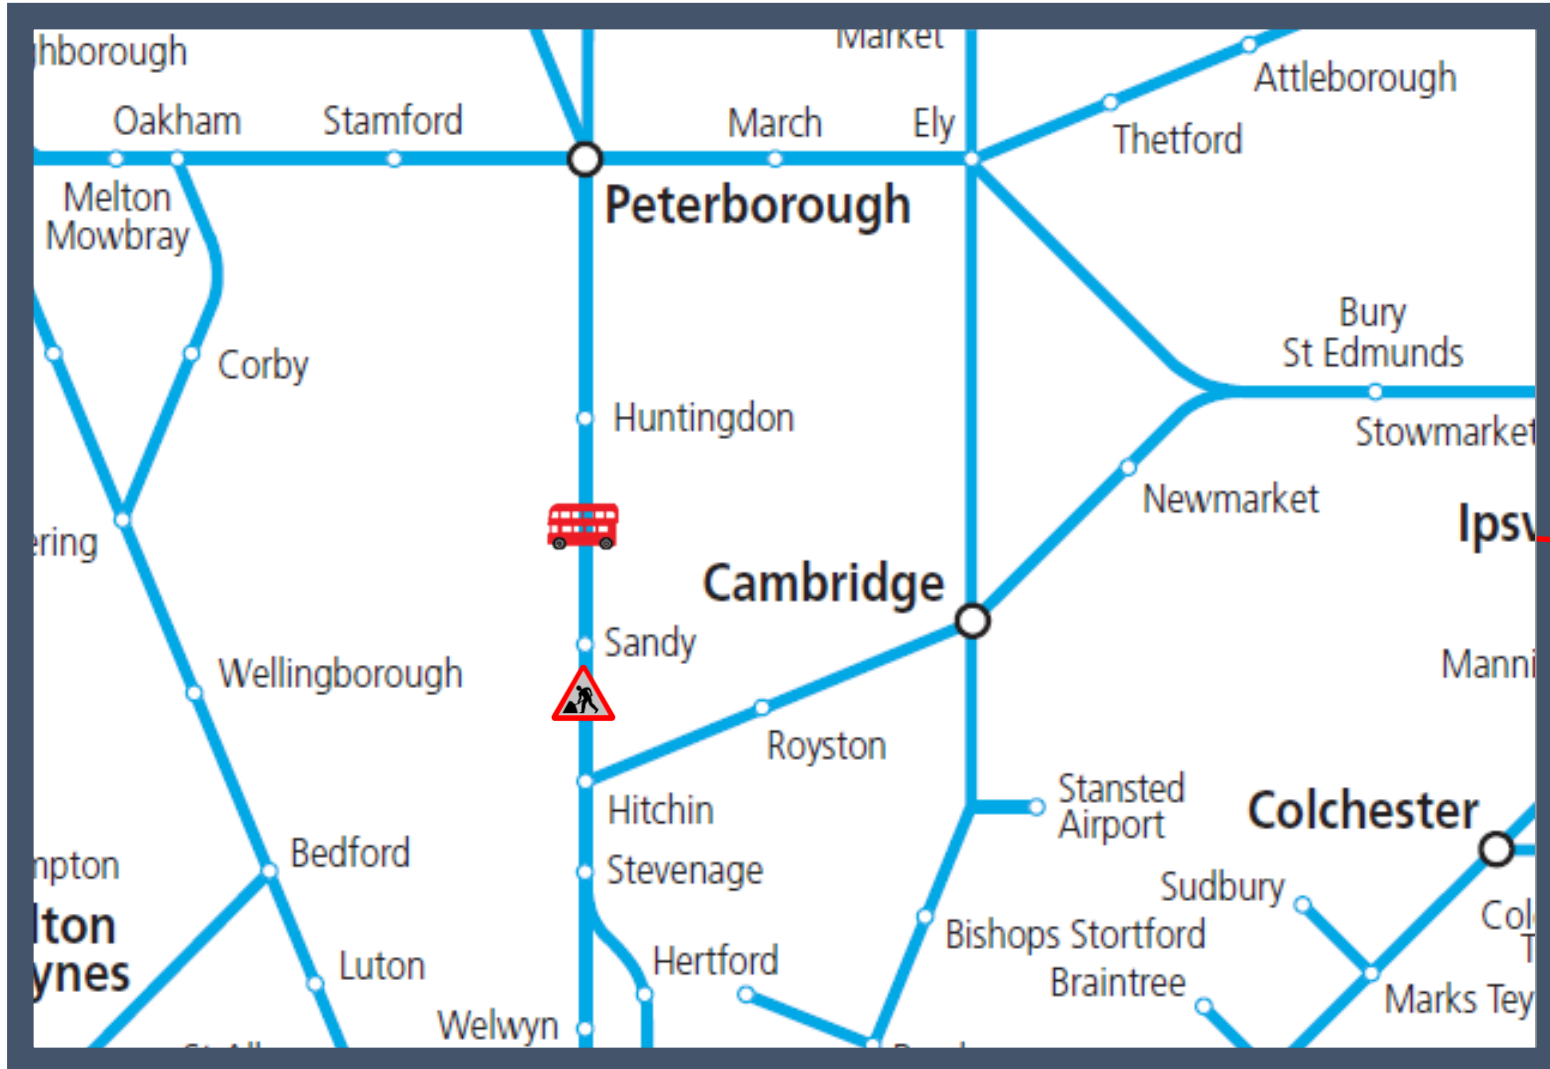

Buses replace trains between Welwyn Garden City / Letchworth and Peterborough

TOCs affected: Great Northern and Thameslink

Key:	
	Engineering Works
	Bus Replacement Services