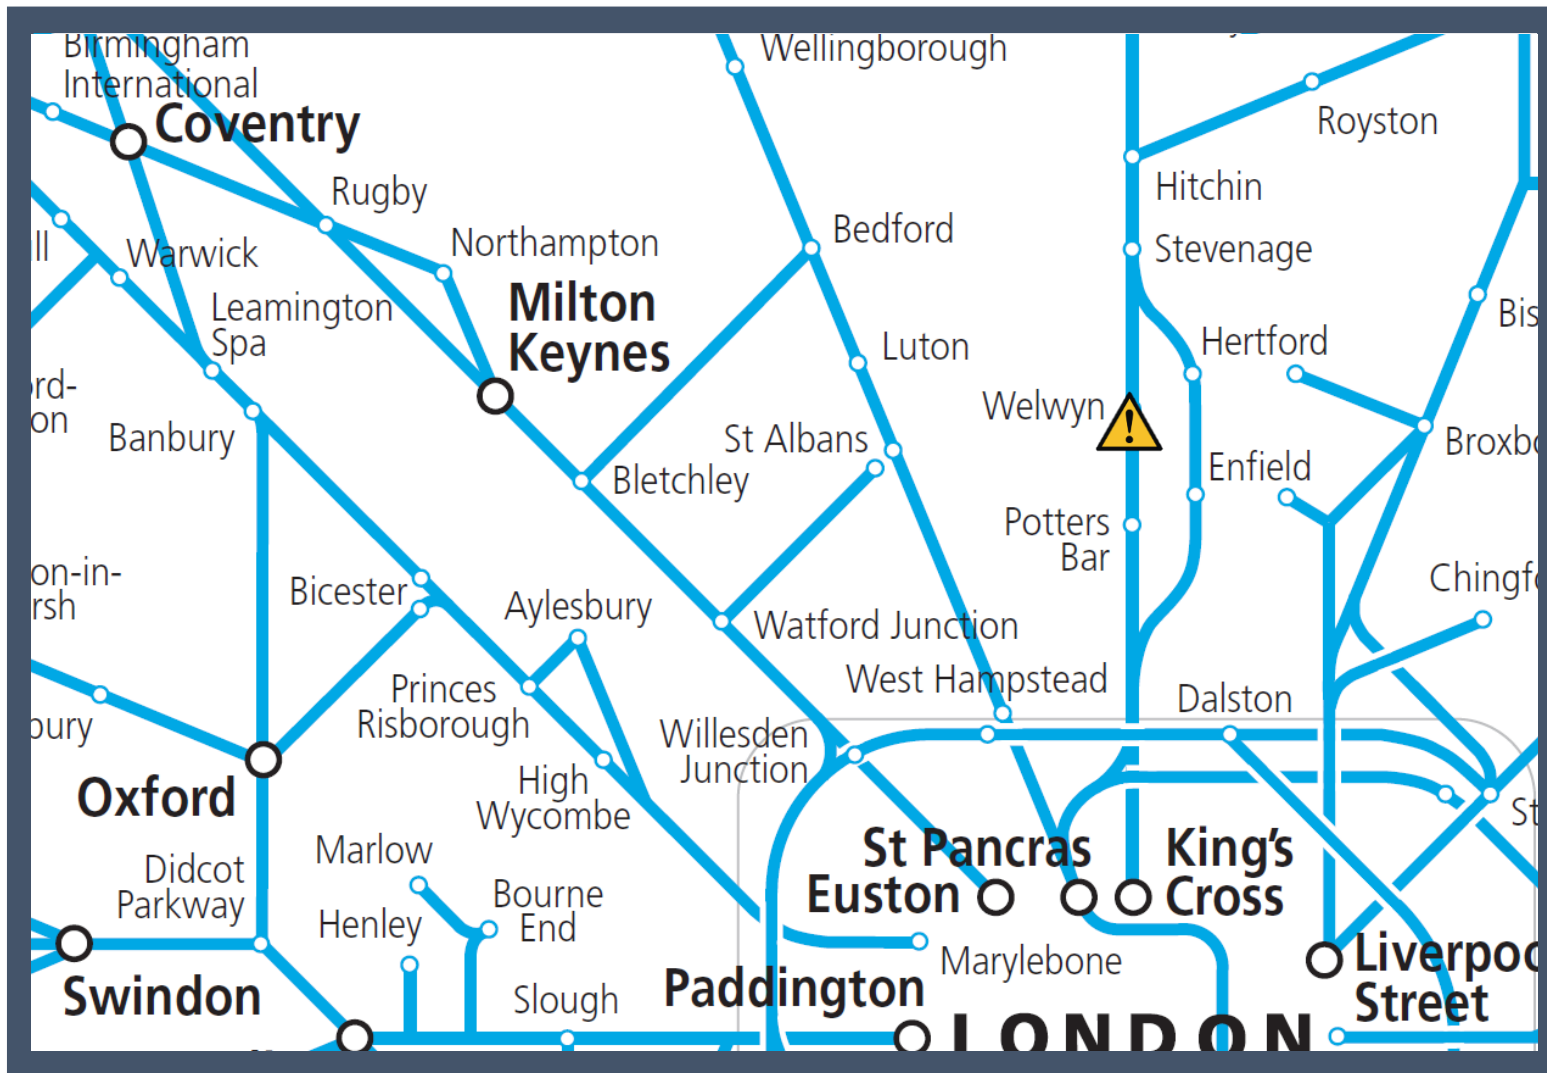

# A failure of the electricity supply between Welwyn Garden City and Stevenage

TOCs affected: Great Northern; LNER; Thameslink

Key:

Disruption