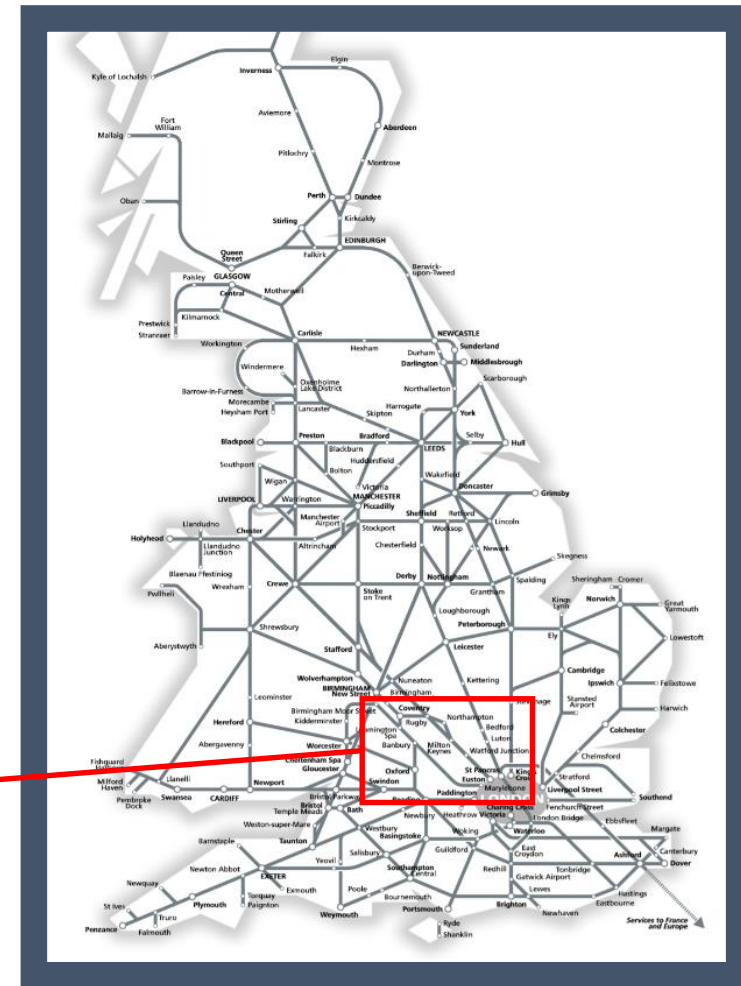

# A failure of the electricity supply between Welwyn Garden City and Stevenage

TOCs affected: Great Northern; LNER; Thameslink

Key:

Disruption