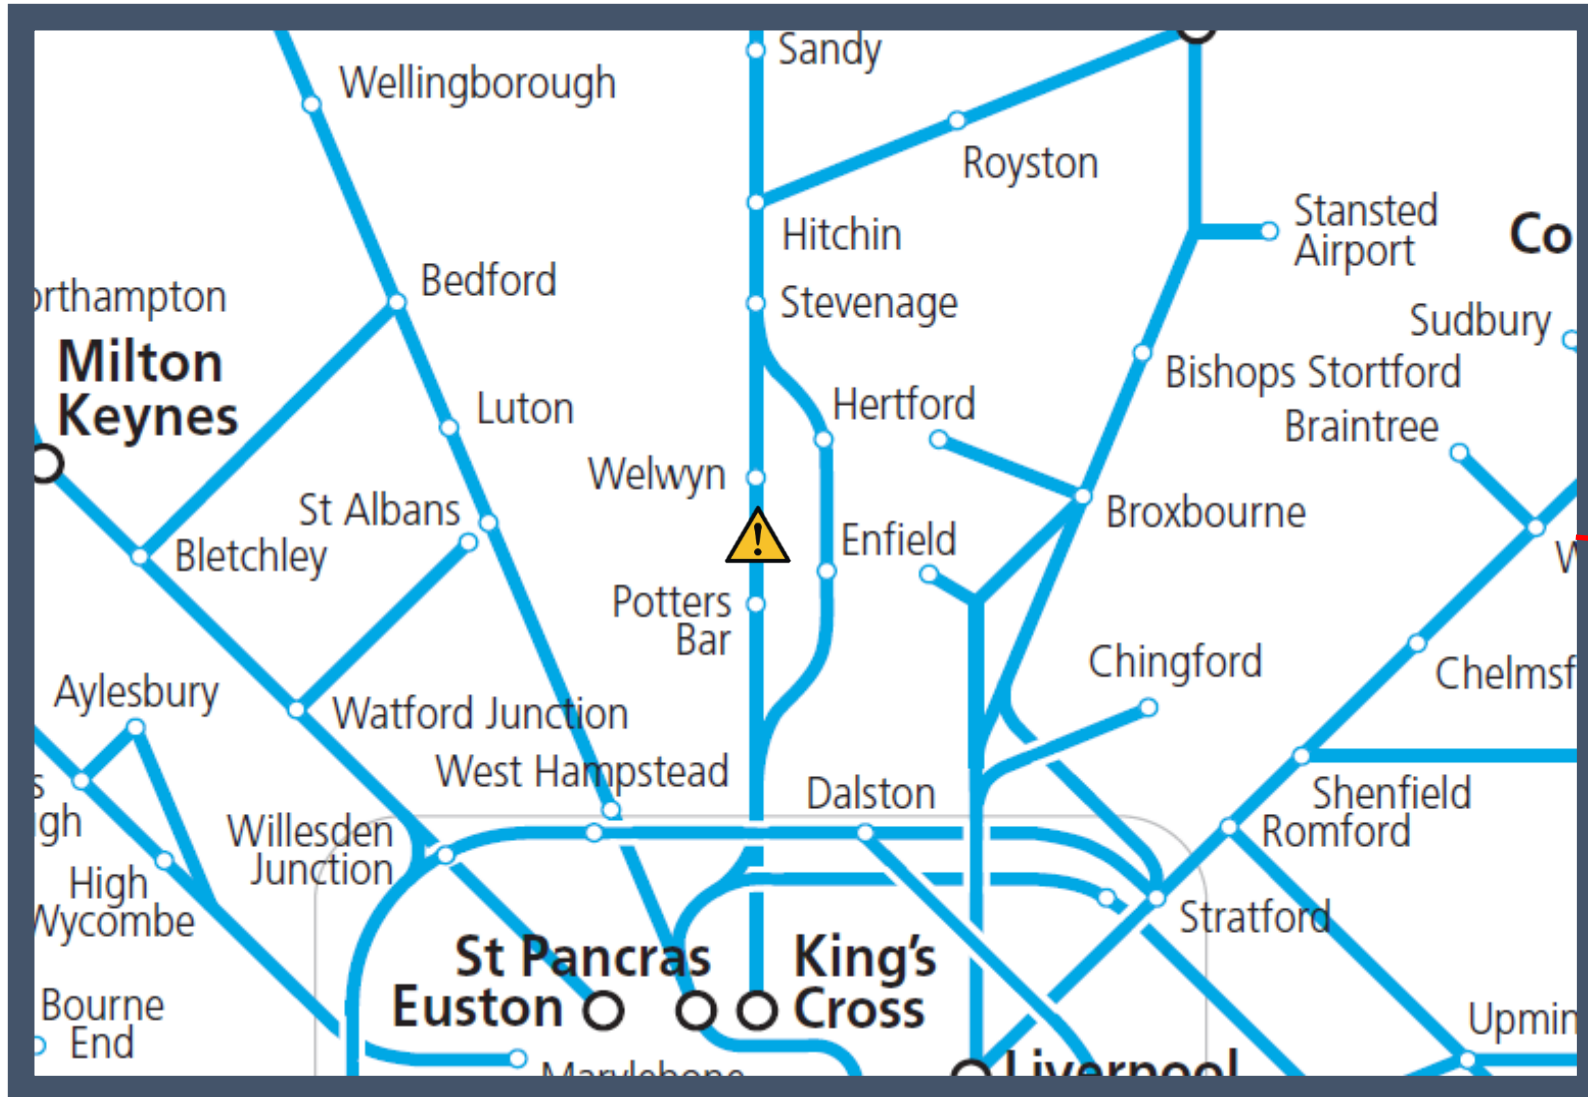

# Damage to the overhead wires between Alexandra Palace Welwyn Garden City

TOC affected: Grand Central, Great Northern, Hull Trains, LNER, Thameslink

Key:

Disruption