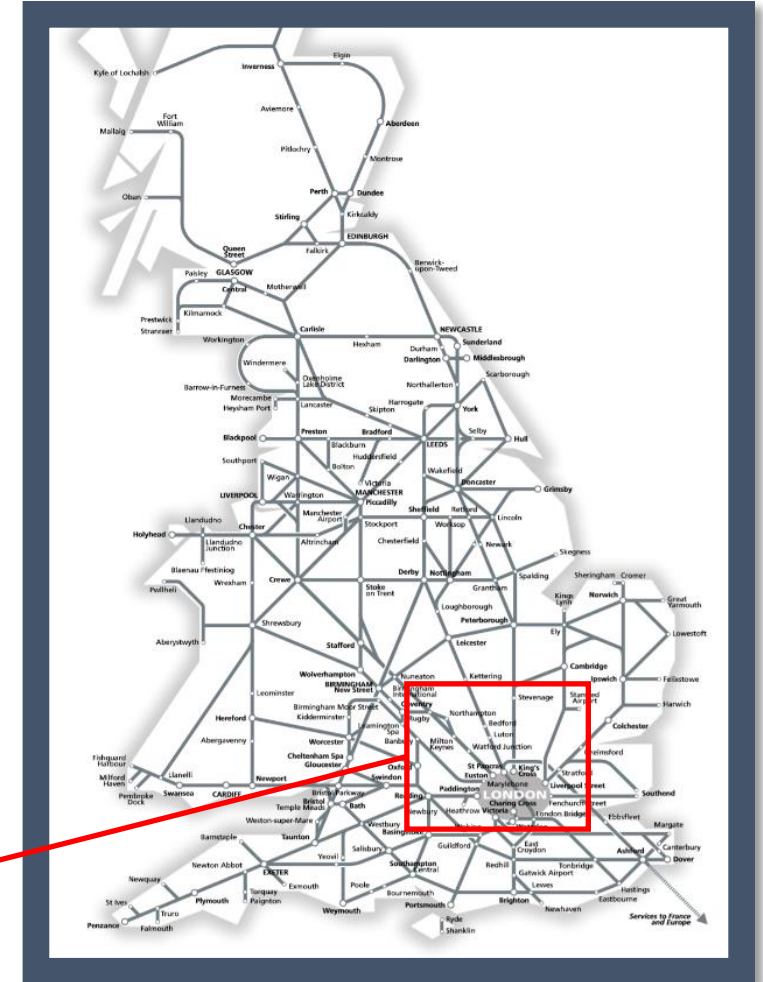

# A failure of the electrical supply between Welwyn Garden City and Alexandra Palace

TOCs affected: Great Norther; Thameslink

Key:

Disruption