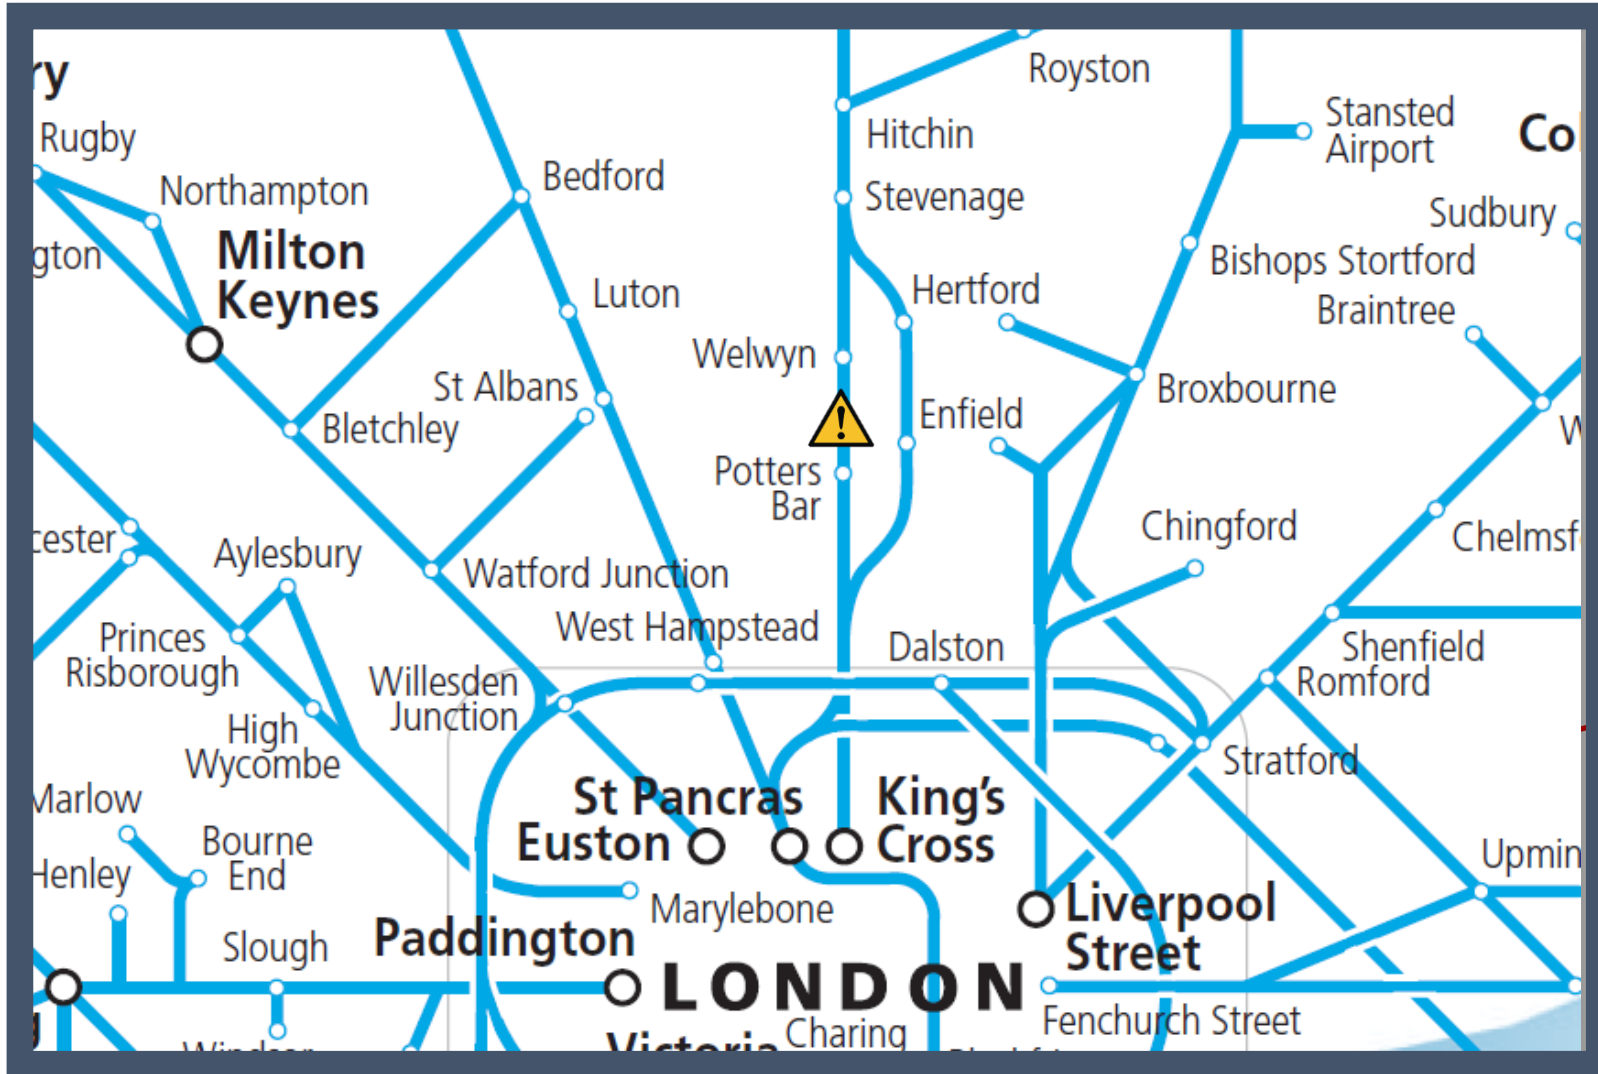

# A failure of the electrical supply between Welwyn Garden City and Alexandra Palace

TOCs affected: Great Norther; Thameslink

Key:

Disruption