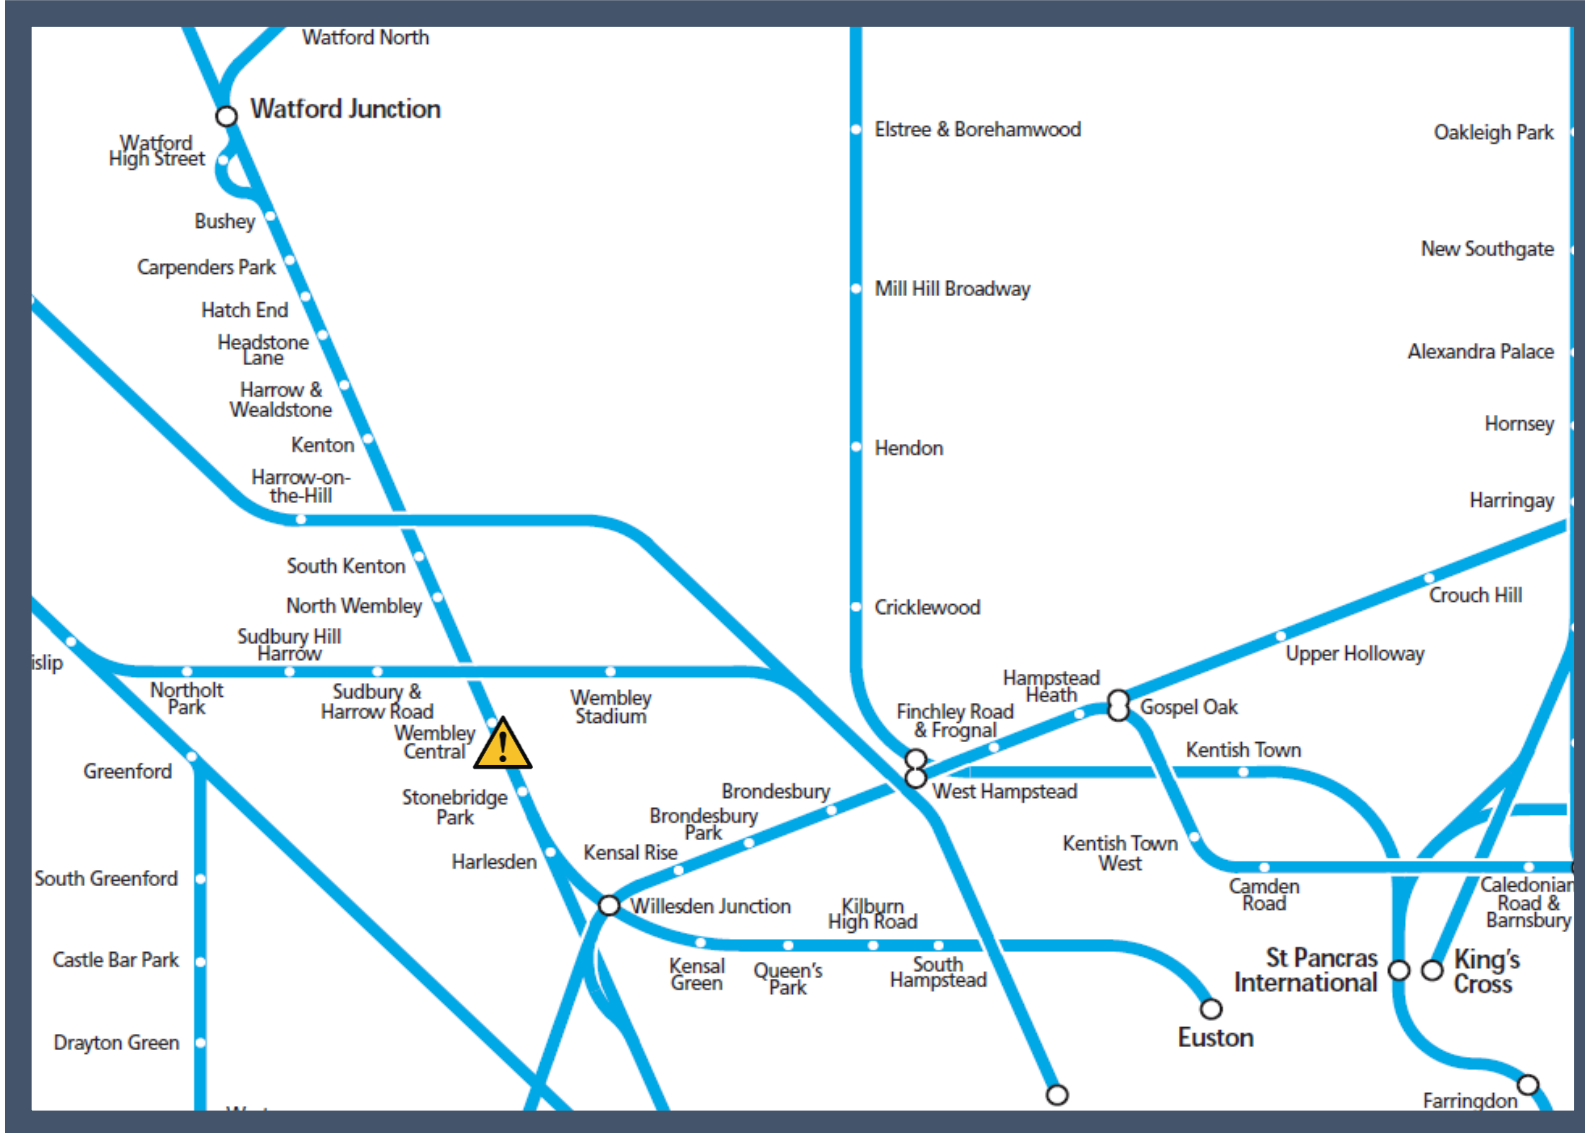

Urgent repairs to the track at Wembley Central

TOC affected: London Overground

Key:

Disruption