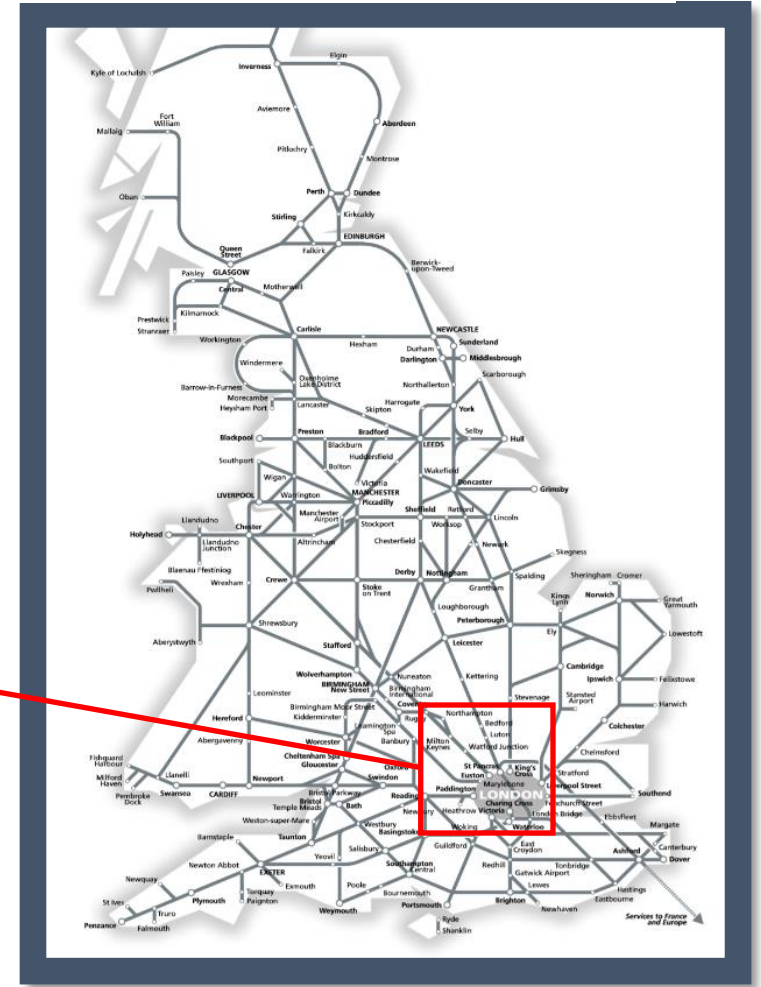

Emergency services dealing with an incident between Wembley Central and Watford Junction

TOCs affected: London Northwestern Railway, London Overground, Southern

Key:

	Disruption
---	------------