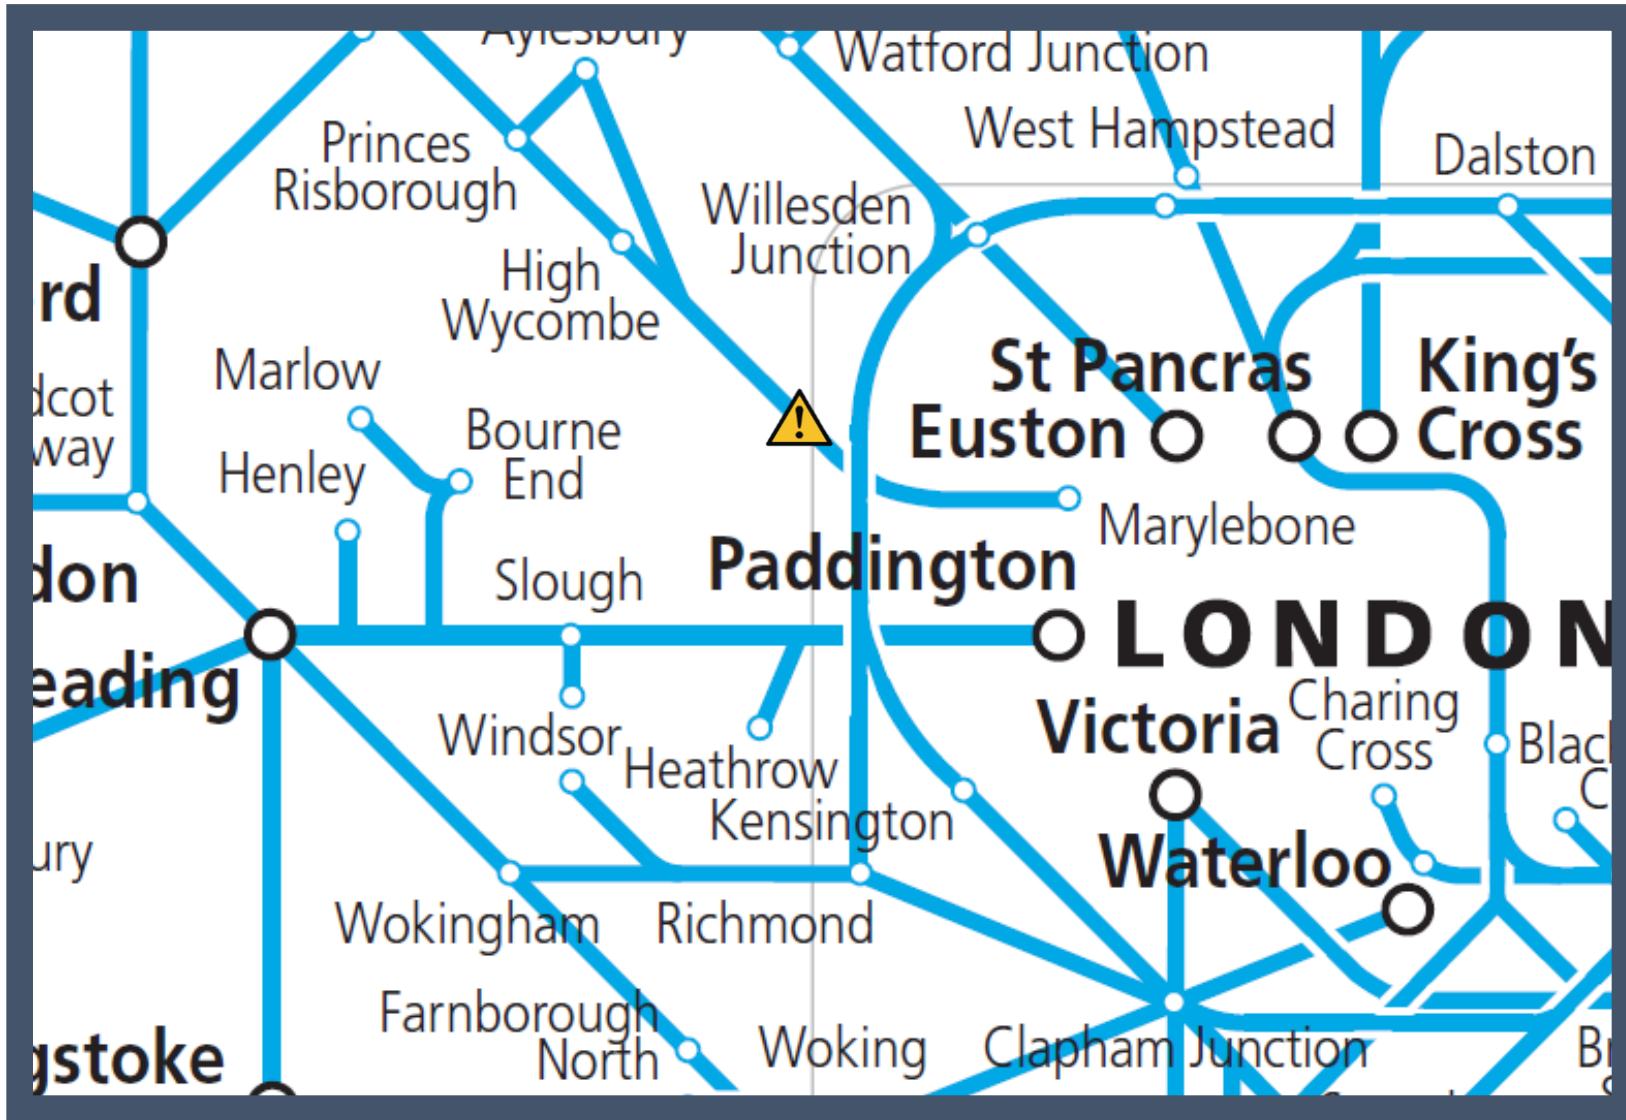

Emergency services dealing with an incident between Wembley Central and Watford Junction

TOCs affected: London Northwestern Railway, London Overground, Southern

Key:

	Disruption
---	------------